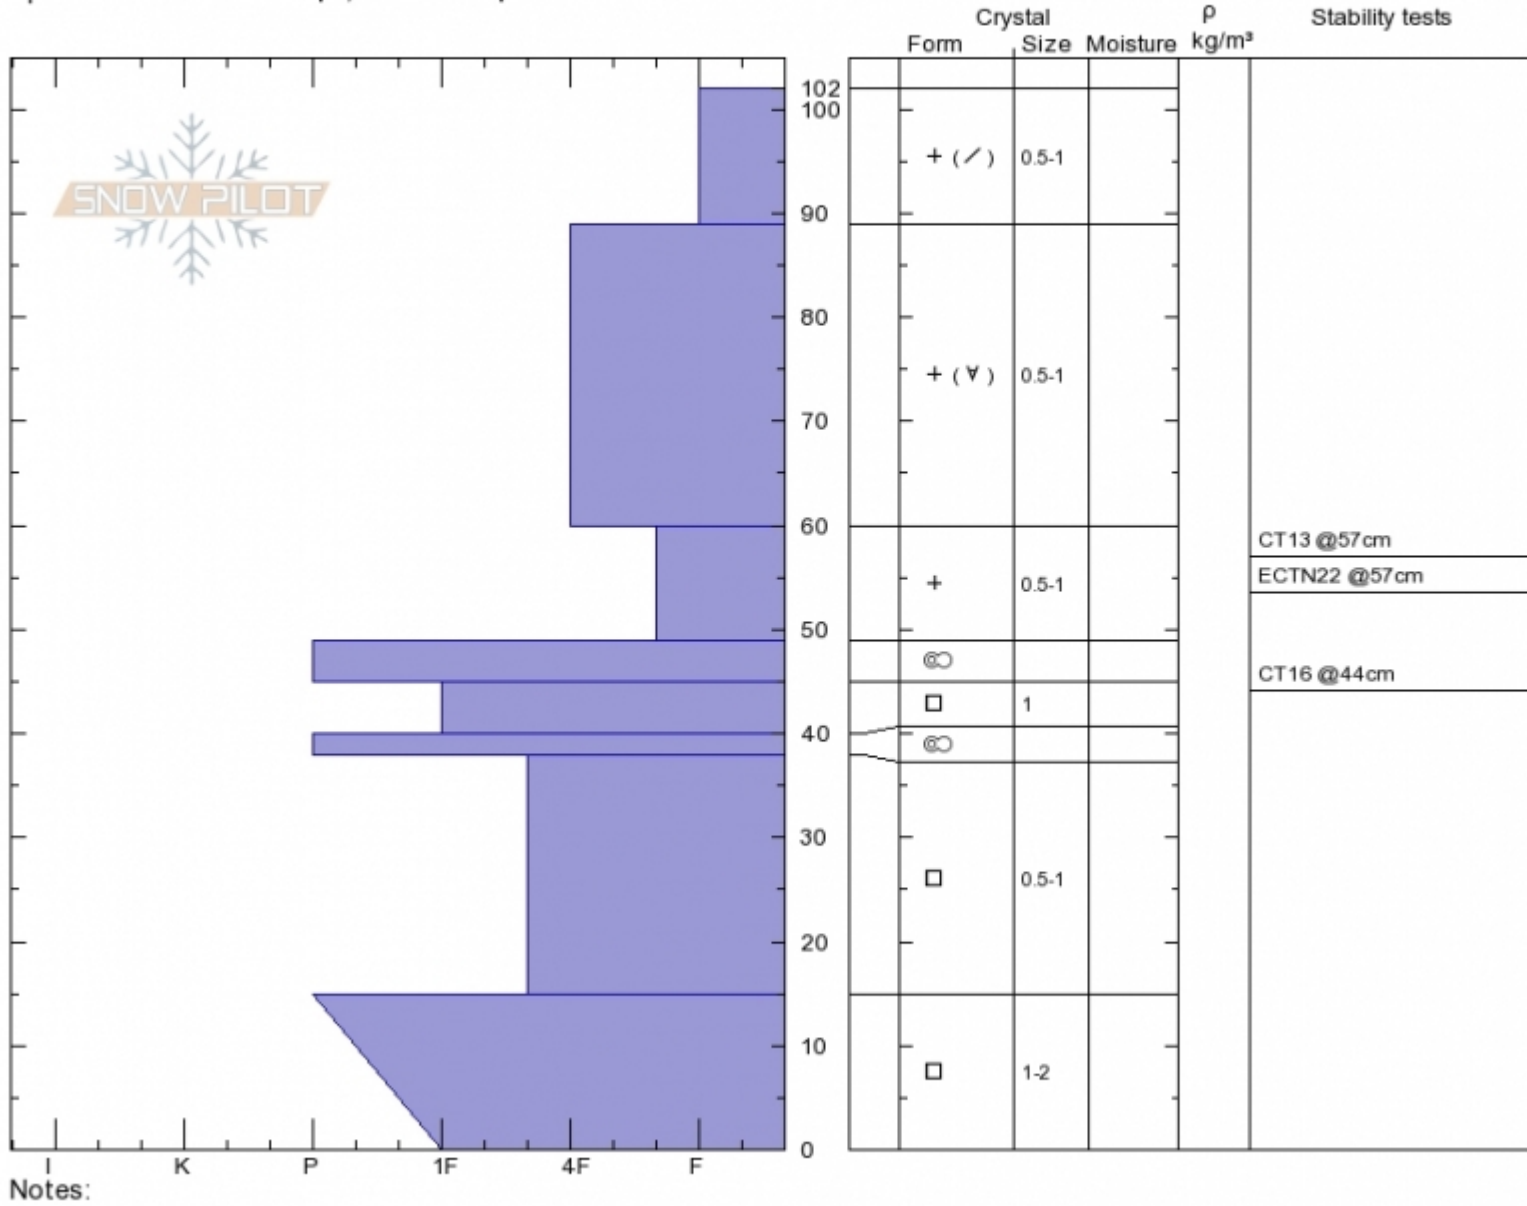

BB Apron
Bridger Range
MT
 Elevation: **7800 ft**
 Aspect: **38°**
 Specifics: **Ski tracks on slope; We skied slope**

Chris Bilbrey
Thu Nov 2 11:20 2017
 Co-ord: **45.82457N, -110.92605W**
 Slope Angle: **34°**
 Wind Loading: **no**

Stability: **Very Good**
 Air Temperature: **-5°C**
 Sky Cover: **OVC**
 Precipitation: **NO**
 Wind: **SW Calm**

HS102
Stability Test Notes
57: Fx Char = SC
44: Fx Char = B

Layer No

Advisory Region
 Bridger Range