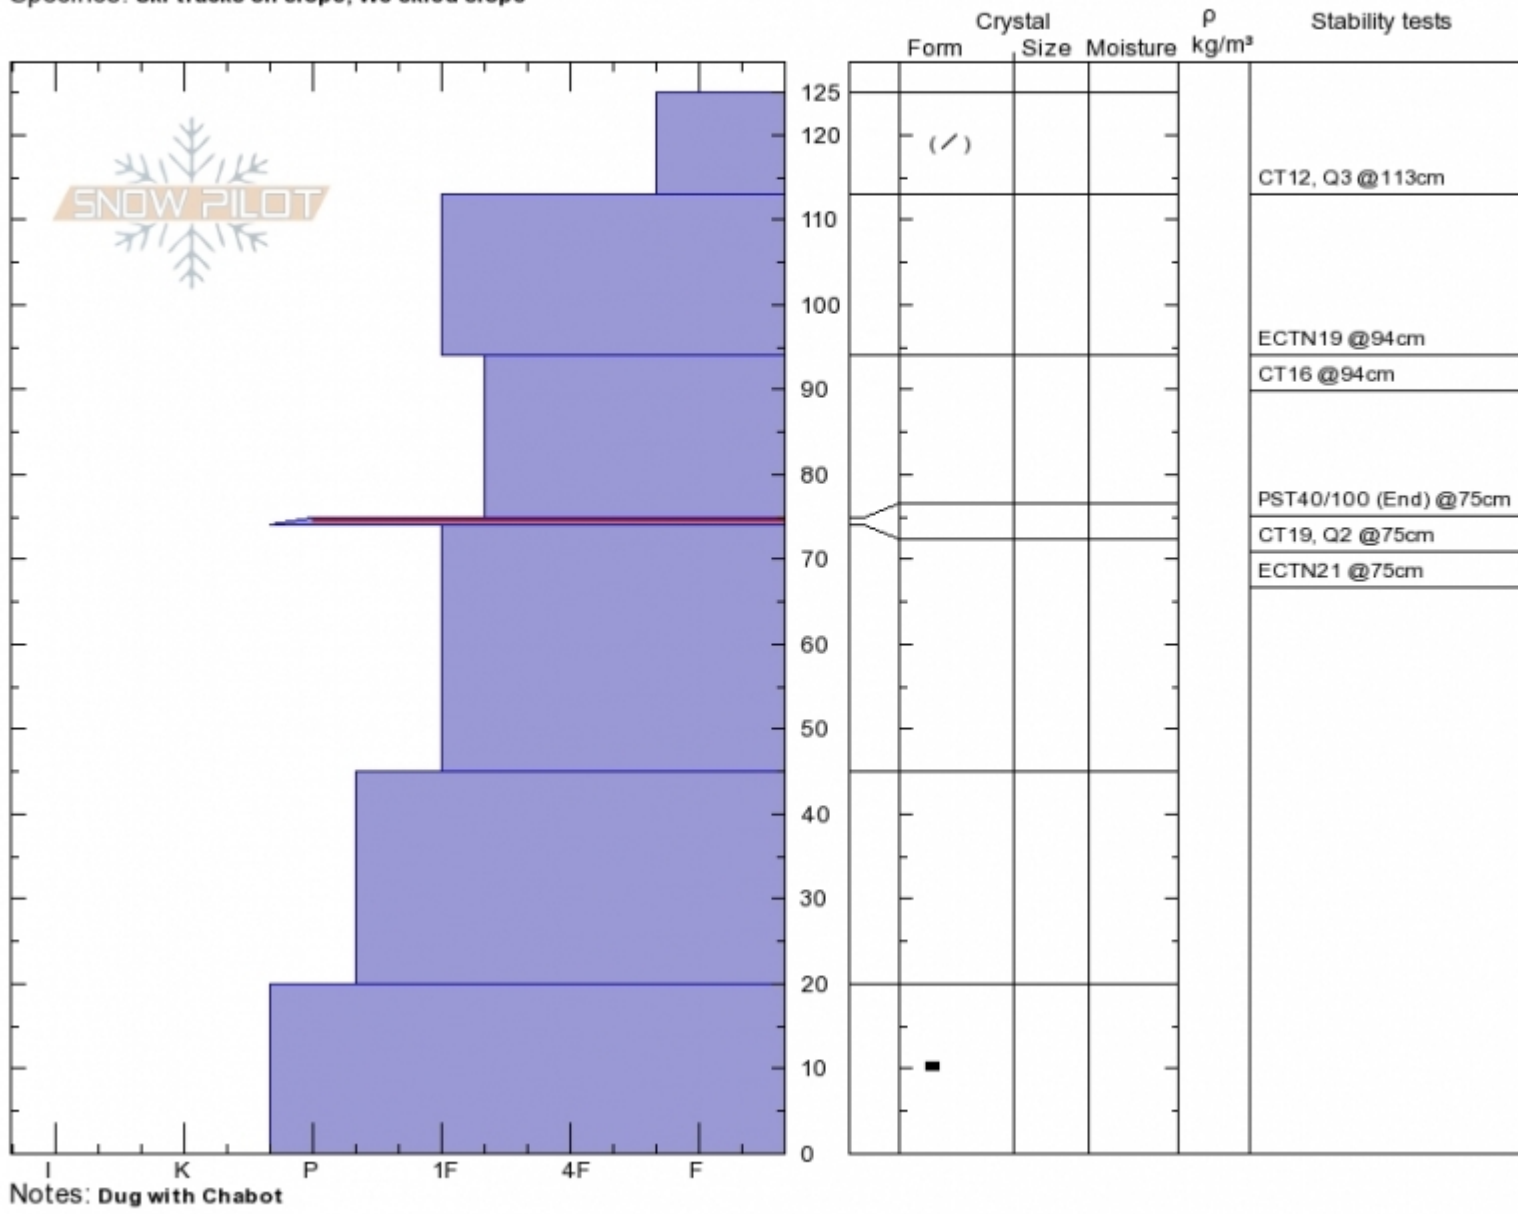

Divide
Gallatin Range-N
MT
 Elevation: **9400 ft**
 Aspect: **100°**
 Specifics: **Ski tracks on slope; We skied slope**

Gabrielle Antonioli
Mon Dec 11 11:36 2017
 Co-ord: **45.40189N, -110.96856W**
 Slope Angle: **27°**
 Wind Loading: **no**

Stability: **Very Good**
 Air Temperature: **32°C**
 Sky Cover: **CLR**
 Precipitation: **NO**
 Wind: **W Calm**

HS125
Stability Test Notes
Layer No
74-75: Pr

Advisory Region
 Northern Gallatin
 Longitude
 -110.97W
 Latitude
 45.40N