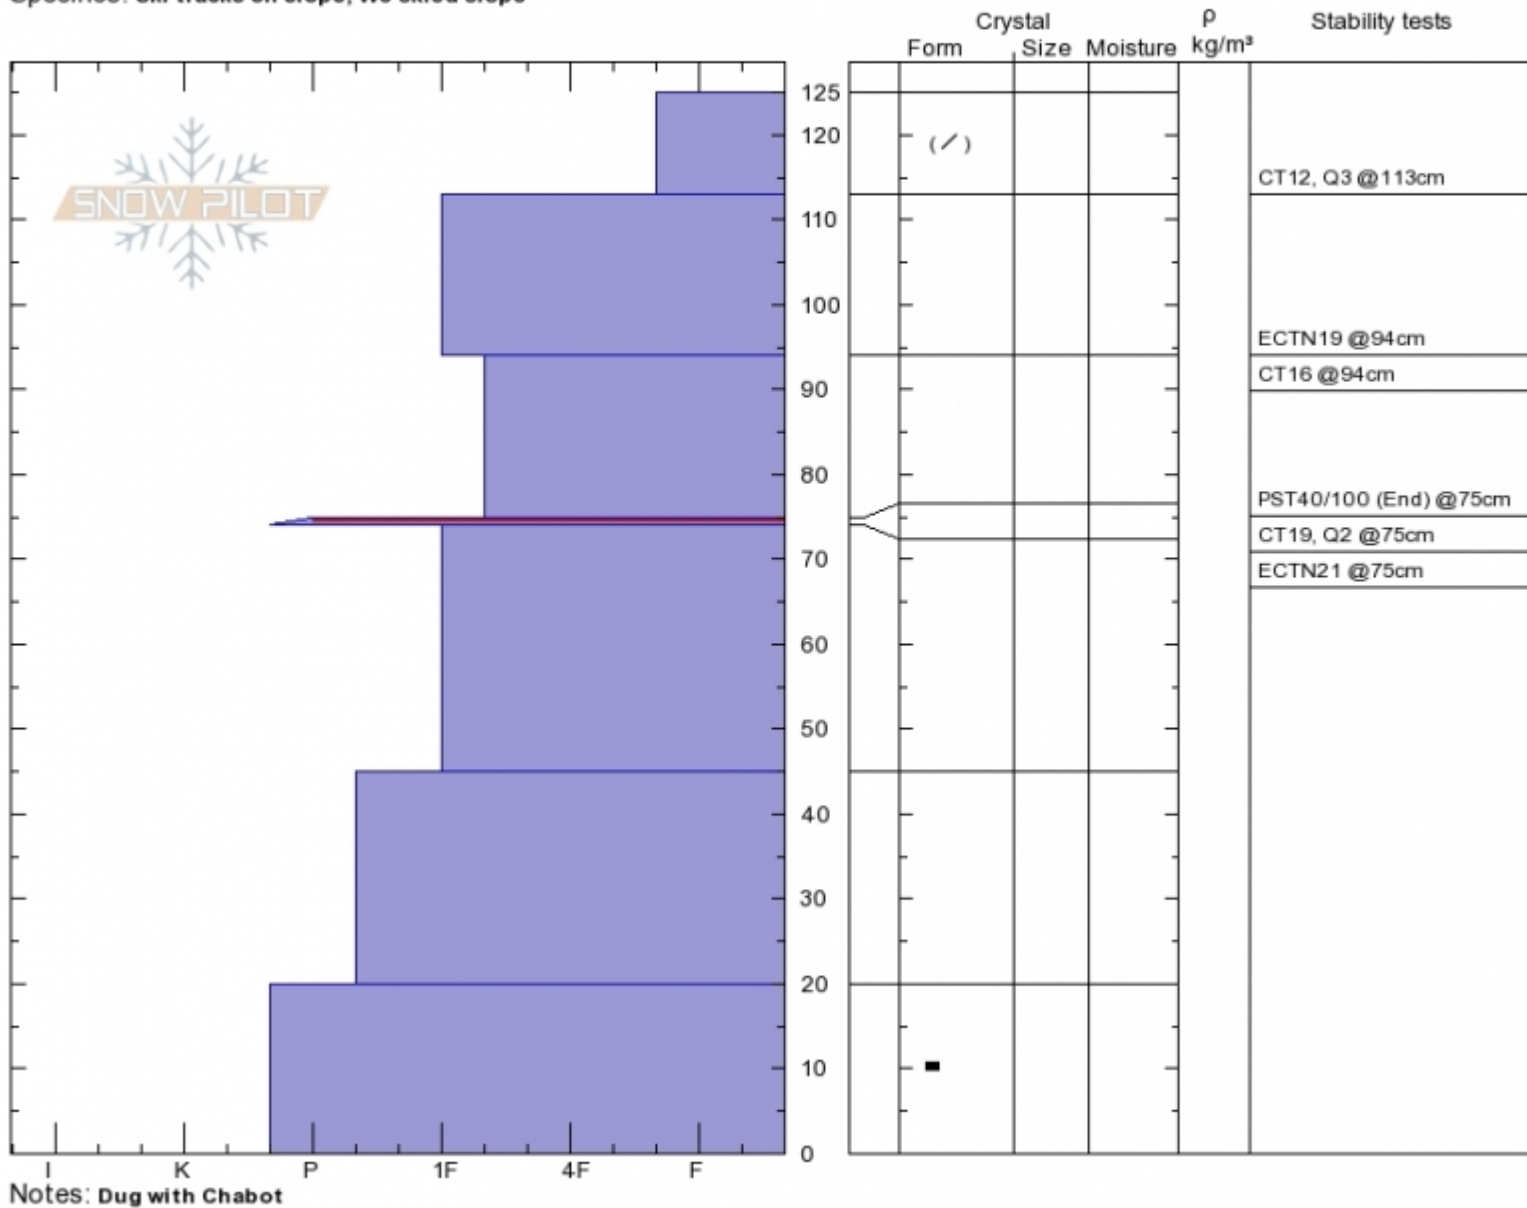

Divide  
**Gallatin Range-N  
 MT**  
 Elevation: **9400 ft**  
 Aspect: **100°**  
 Specifics: **Ski tracks on slope; We skied slope**

**Gabrielle Antonioli**  
**Mon Dec 11 11:36 2017**  
 Co-ord: **45.40189N, -110.96856W**  
 Slope Angle: **27°**  
 Wind Loading: **no**

Stability: **Very Good**  
 Air Temperature: **32°C**  
 Sky Cover: **CLR**  
 Precipitation: **NO**  
 Wind: **W Calm**

HS125  
 Stability Test Notes

Layer No  
 74-75: Pr

Advisory Region  
 Northern Gallatin  
 Longitude  
 -110.97W  
 Latitude  
 45.40N

**Forecast link:** [GNFAC Avalanche Advisory for Tue Dec 12, 2017](#) [GNFAC Avalanche Advisory for Wed Dec 13, 2017](#)

Northern Gallatin, 2017-12-11