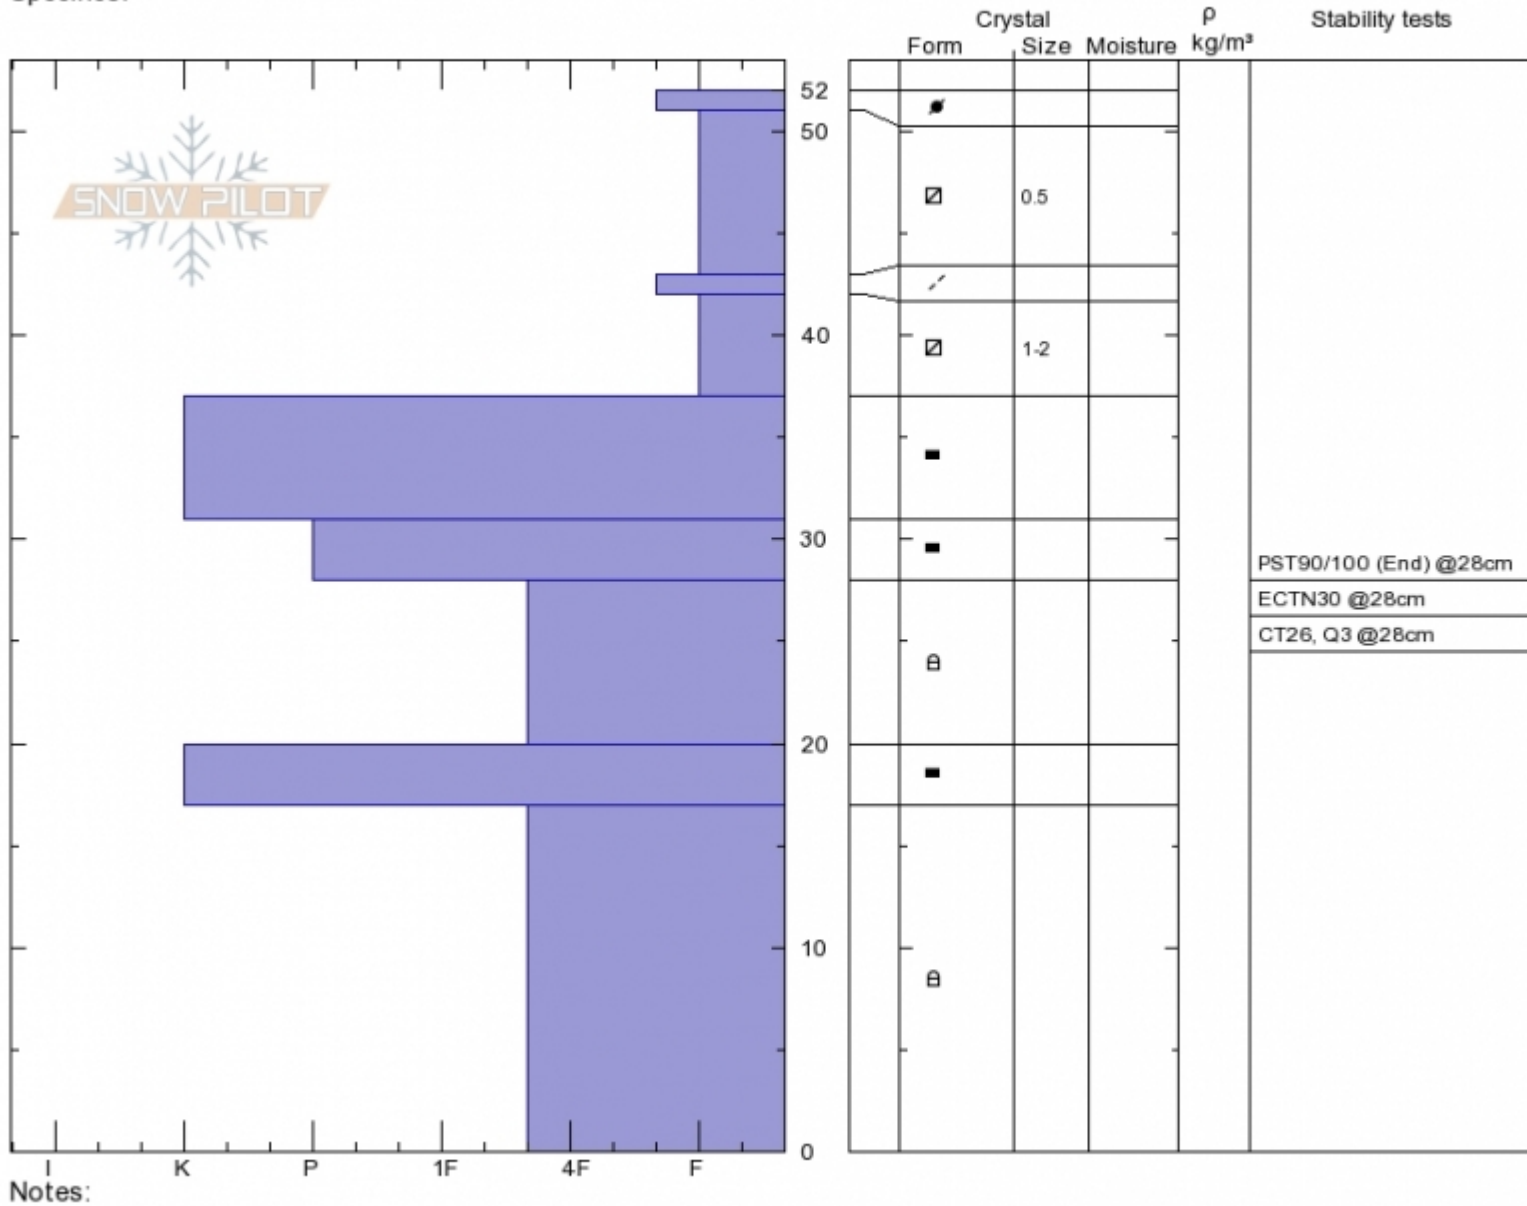

**Ski Hill**  
**Lionhead Range**  
**MT**  
 Elevation: **8500 ft**  
 Aspect: **50°**  
 Specifics:

**Eric Knoff**  
**Fri Dec 15 11:00 2017**  
 Co-ord:  
 Slope Angle: **15°**  
 Wind Loading: **no**

Stability: **Good**  
 Air Temperature: **-5°C**  
 Sky Cover: **OVC**  
 Precipitation: **NO**  
 Wind: **W Moderate**

**HS52**  
 Stability Test Notes

Layer No  
**37-42: Pr**

Advisory Region  
 Lionhead Range  
 Longitude  
 -111.29W  
 Latitude  
 44.70N

**Forecast link:** [GNFAC Avalanche Forecast for Tue Dec 19, 2017](#)  
 Lionhead Range, 2017-12-16