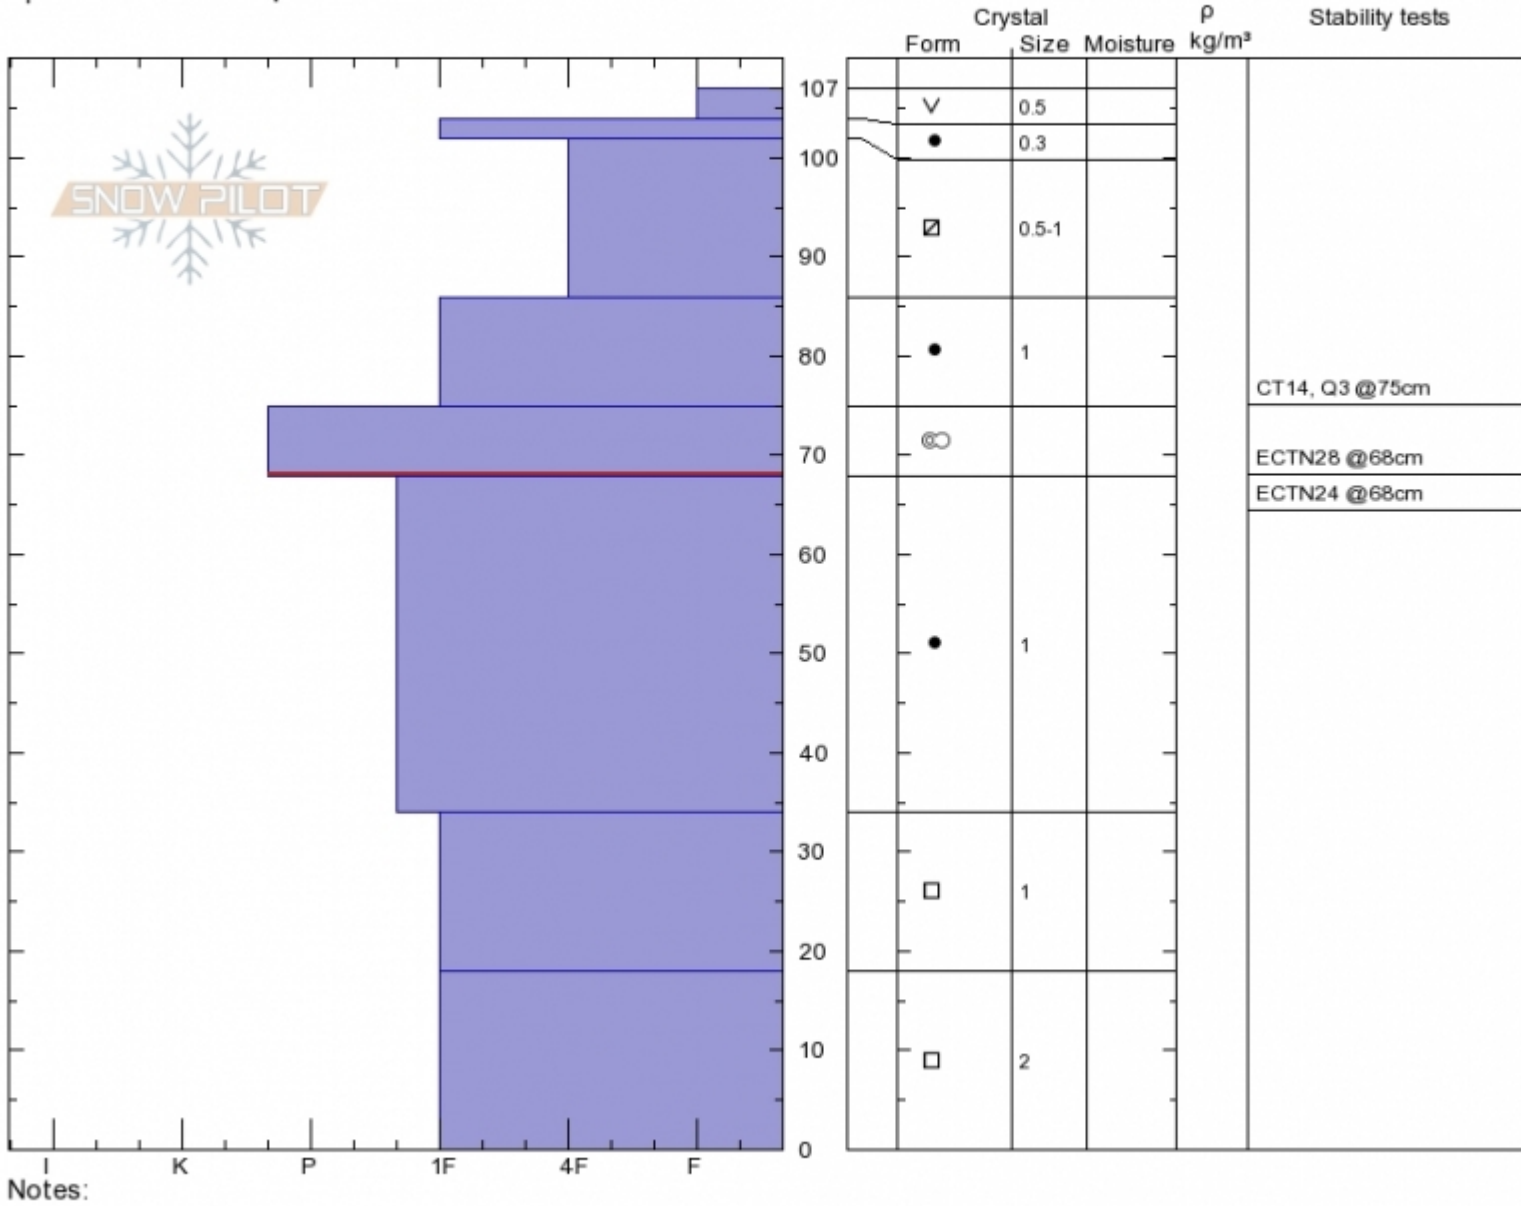

South of Buck Ridge
 Madison Range-N
 MT
 Elevation: 9400 ft
 Aspect: 45°
 Specifics: We skied slope

Dave Zinn
 Fri Dec 15 14:00 2017
 Co-ord: 45.15278N, -111.38626W
 Slope Angle: 30°
 Wind Loading: no

Stability: **Good**
 Air Temperature:
 Sky Cover: **BKN**
 Precipitation: **NO**
 Wind: **Calm**

HS107 PF30
 Stability Test Notes
 68:

Layer No
 68-75: Pr

Advisory Region
 Northern Madison
 Northern Madison, 2017-12-17