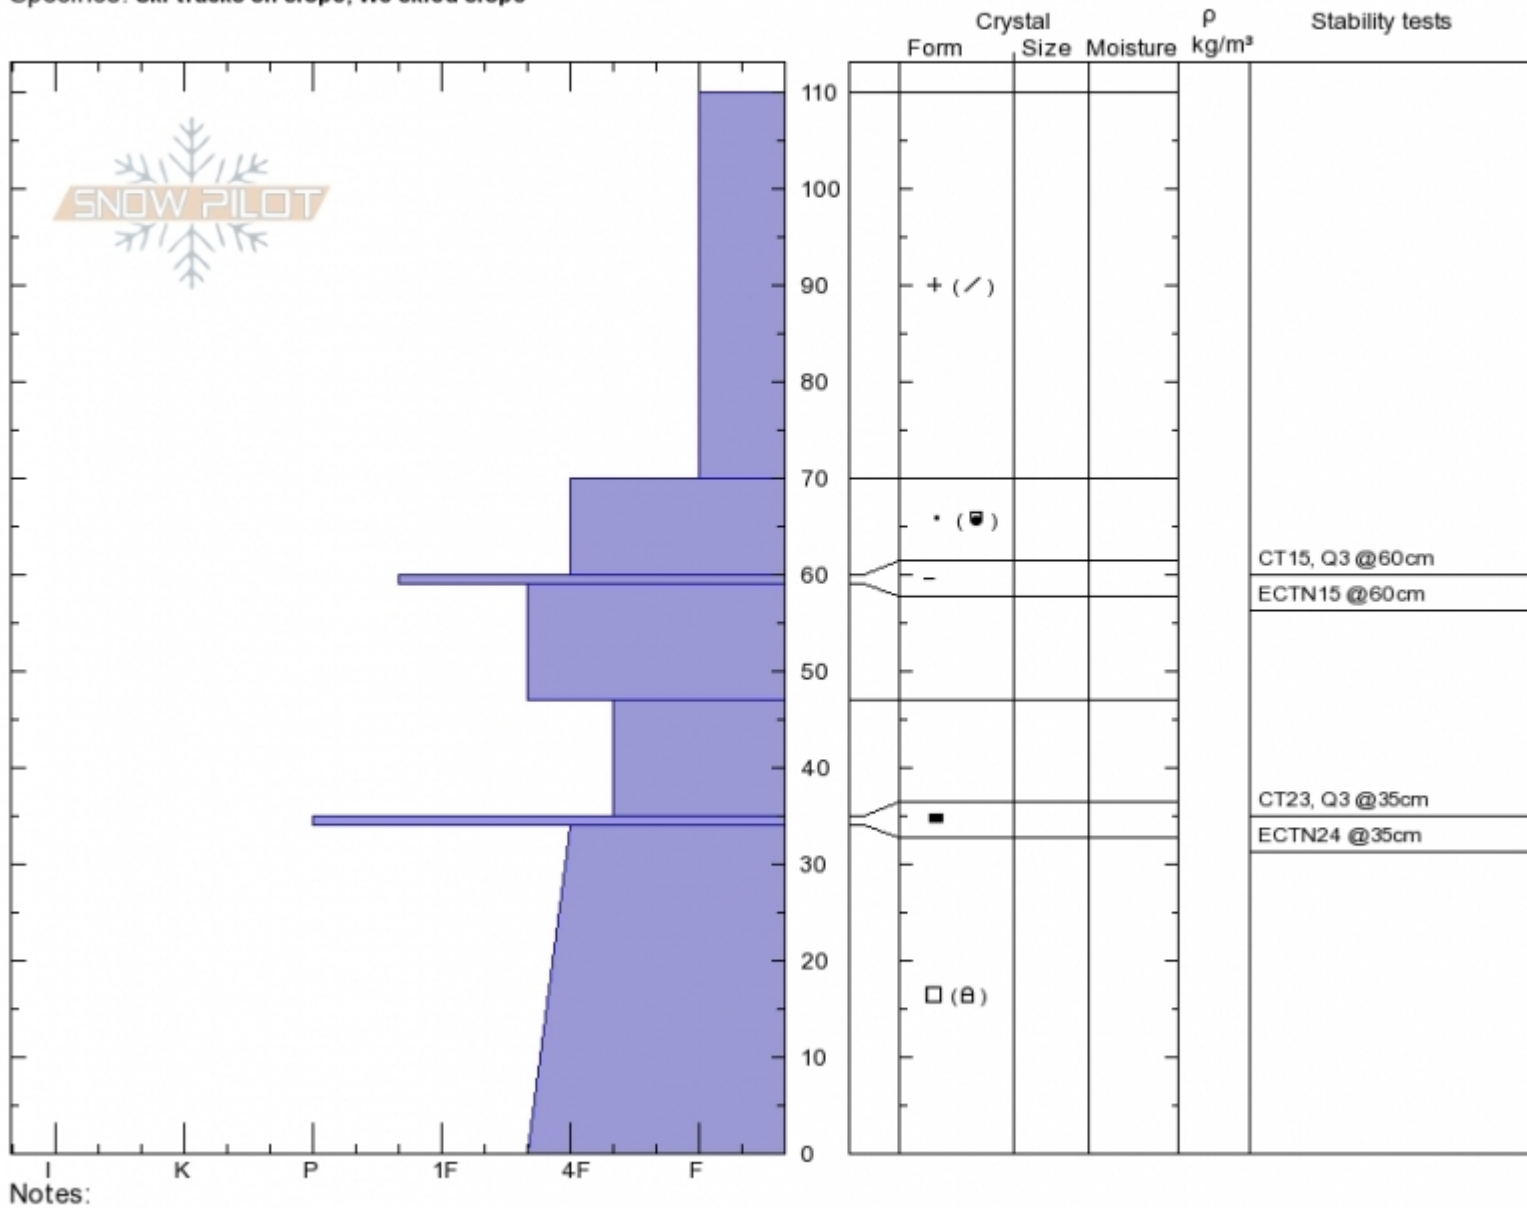

E. Ridge Blackmore
Gallatin Range-N
MT
 Elevation: **9570 ft**
 Aspect: **90°**
 Specifics: **Ski tracks on slope; We skied slope**

Gabrielle Antonioli
Sun Dec 17 14:30 2017
 Co-ord: **45.45072N, -111.00895W**
 Slope Angle: **27°**
 Wind Loading: **yes**

Stability: **Good**
 Air Temperature:
 Sky Cover: **SCT**
 Precipitation:
 Wind: **W Moderate**

HS110
Stability Test Notes

Layer No

Advisory Region
 Northern Gallatin
 Longitude
 -111.01W
 Latitude
 45.45N
 Northern Gallatin, 2017-12-17