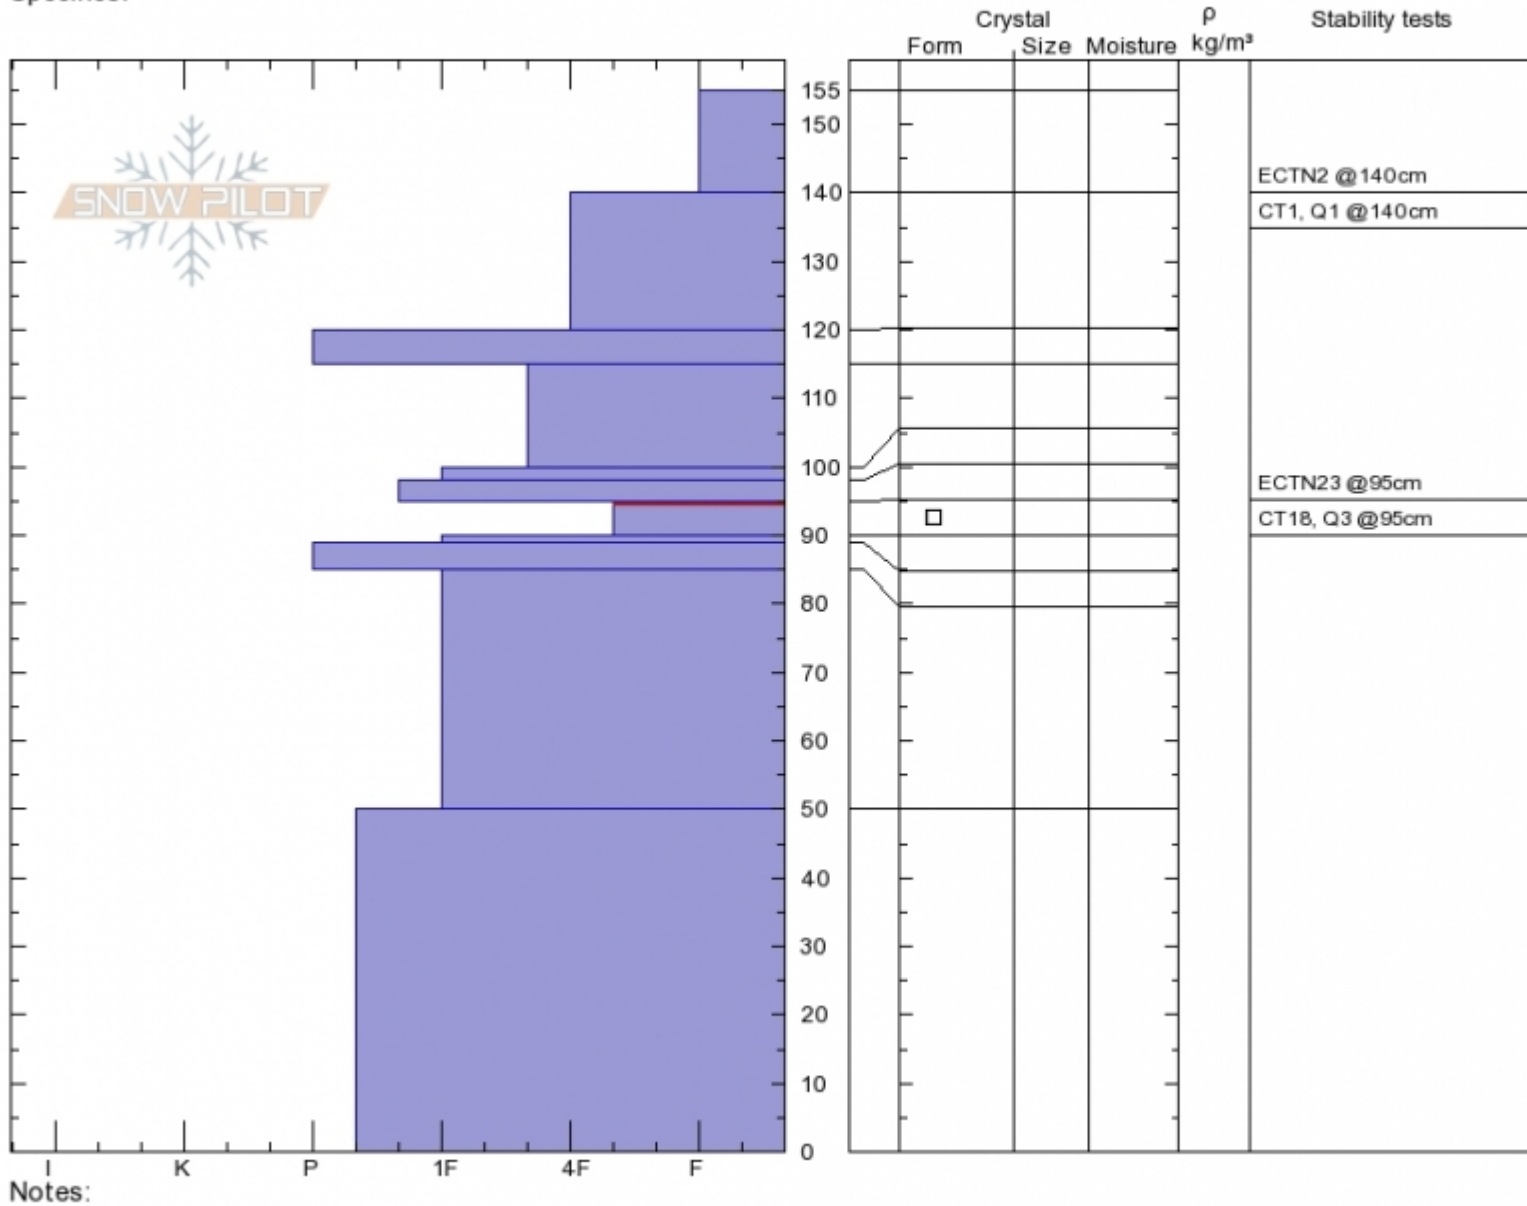

SE Scotch Bonnet  
 Cooke City  
 MT  
 Elevation: 9800 ft  
 Aspect: 160°  
 Specifics:

Alex Marienthal  
 Fri Dec 22 15:00 2017  
 Co-ord: 45.07253N, -109.94006W  
 Slope Angle: 37°  
 Wind Loading: previous

Stability: **Good**  
 Air Temperature:  
 Sky Cover: **OVC**  
 Precipitation: **S1**  
 Wind: **SW Moderate**

HS155  
 Stability Test Notes

Layer No  
 90-95: Pro

Advisory Region  
 Cooke City  
 Cooke City, 2017-12-25