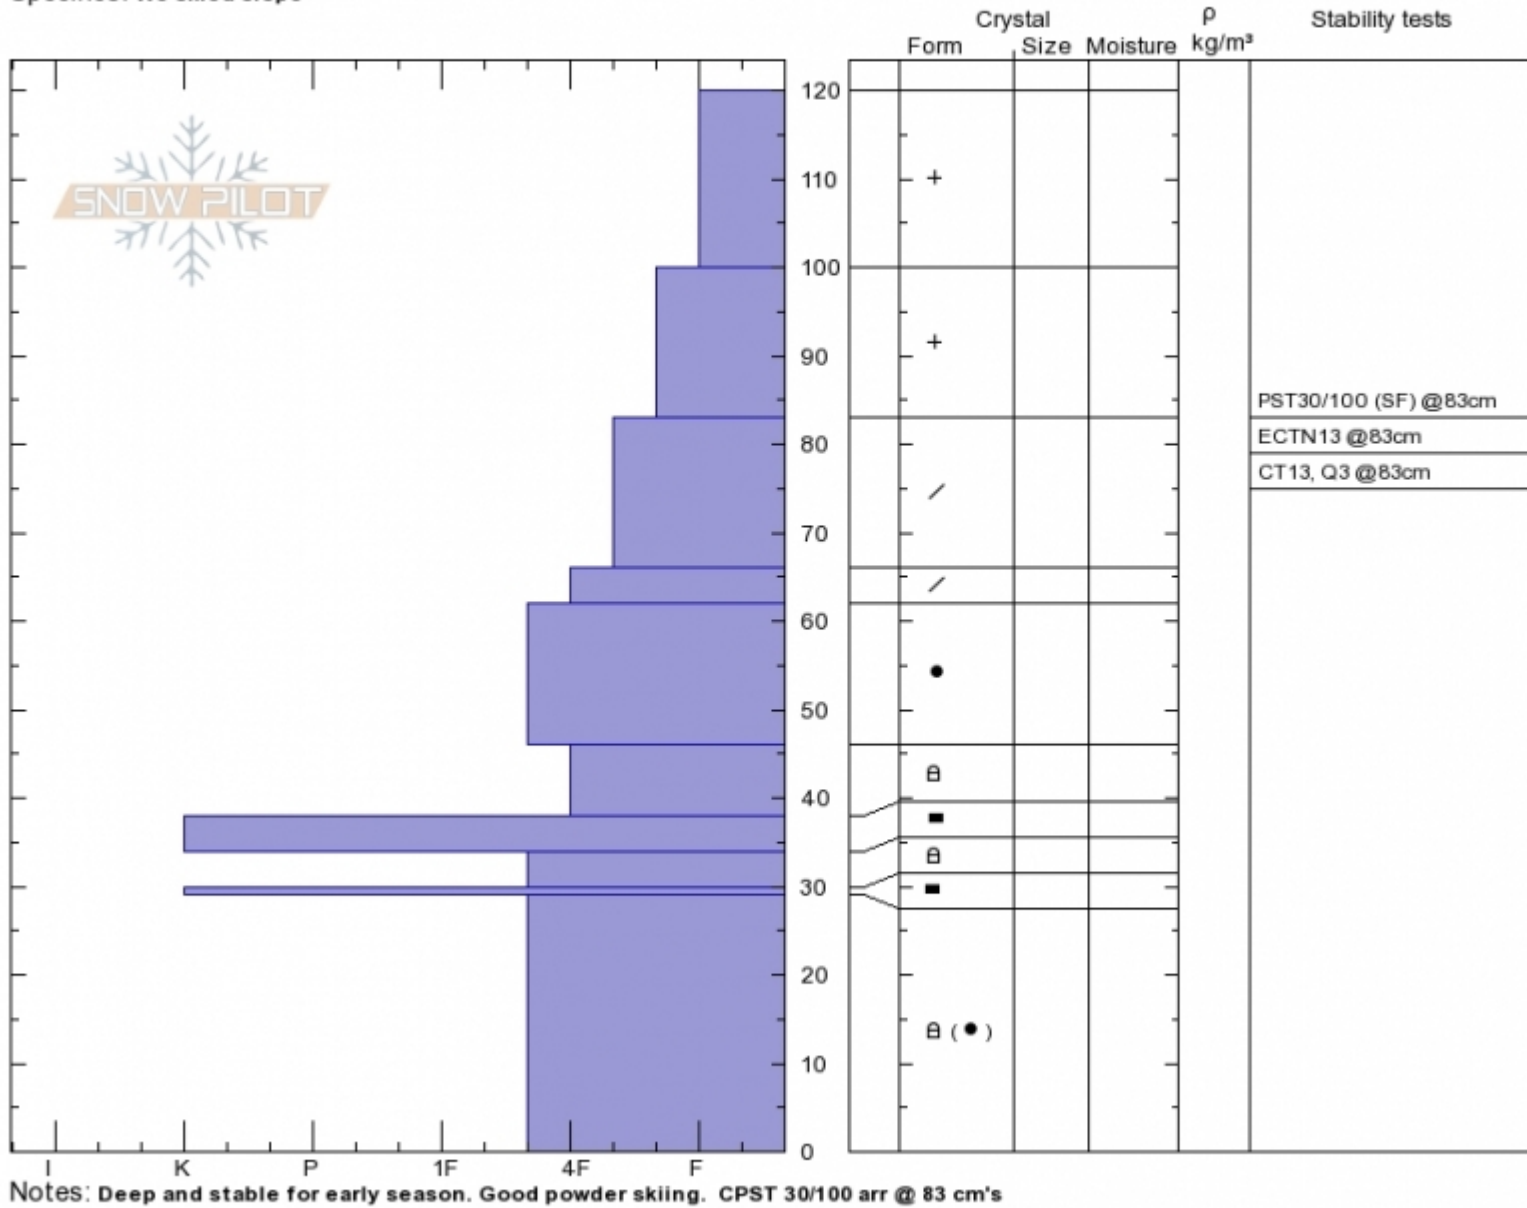

Mt Ellis - 12/23/17
Gallatin Range-N
MT
 Elevation: **8200 ft**
 Aspect: **50°**
 Specifics: **We skied slope**

Eric Knoff
Sat Dec 23 12:00 2017
 Co-ord:
 Slope Angle: **30°**
 Wind Loading: **no**

Stability: **Good**
 Air Temperature: **-15°C**
 Sky Cover: **FEW**
 Precipitation: **NO**
 Wind: **NW Light Breeze**

HS120
Stability Test Notes

Layer No
38-46: Pr

Advisory Region
 Northern Gallatin
 Northern Gallatin, 2017-12-27