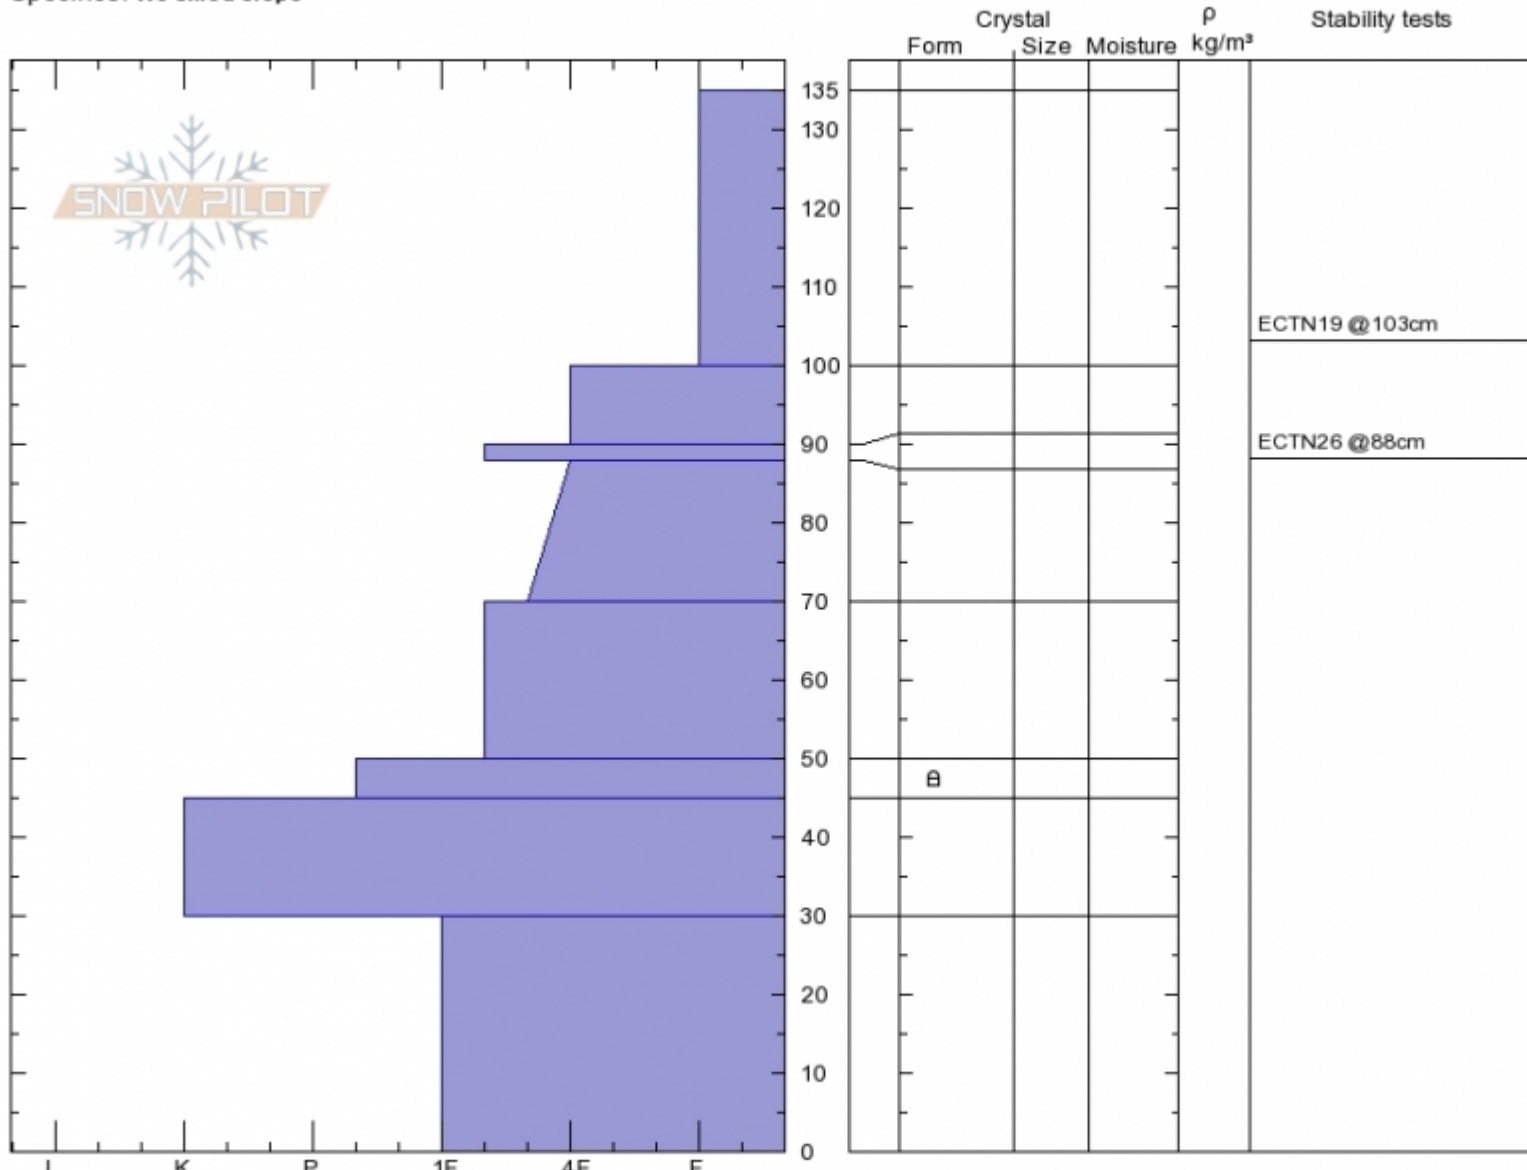

lower east Mt Republic  
 Absaroka Range  
 MT  
 Elevation: 8600 ft  
 Aspect: 75°  
 Specifics: We skied slope

Beau Fredlund  
 Wed Dec 27 14:00 2017  
 Co-ord: 44.99891N, -109.94081E  
 Slope Angle: 25°  
 Wind Loading:

Stability:  
 Air Temperature:  
 Sky Cover: OVC  
 Precipitation: S-1  
 Wind:

HS135  
 Stability Test Notes

Layer No  
 88-90: Pro

Notes: Snowpit location doesn't see a lot of direct sun this time of year, despite being in an open meadow, and east facing.