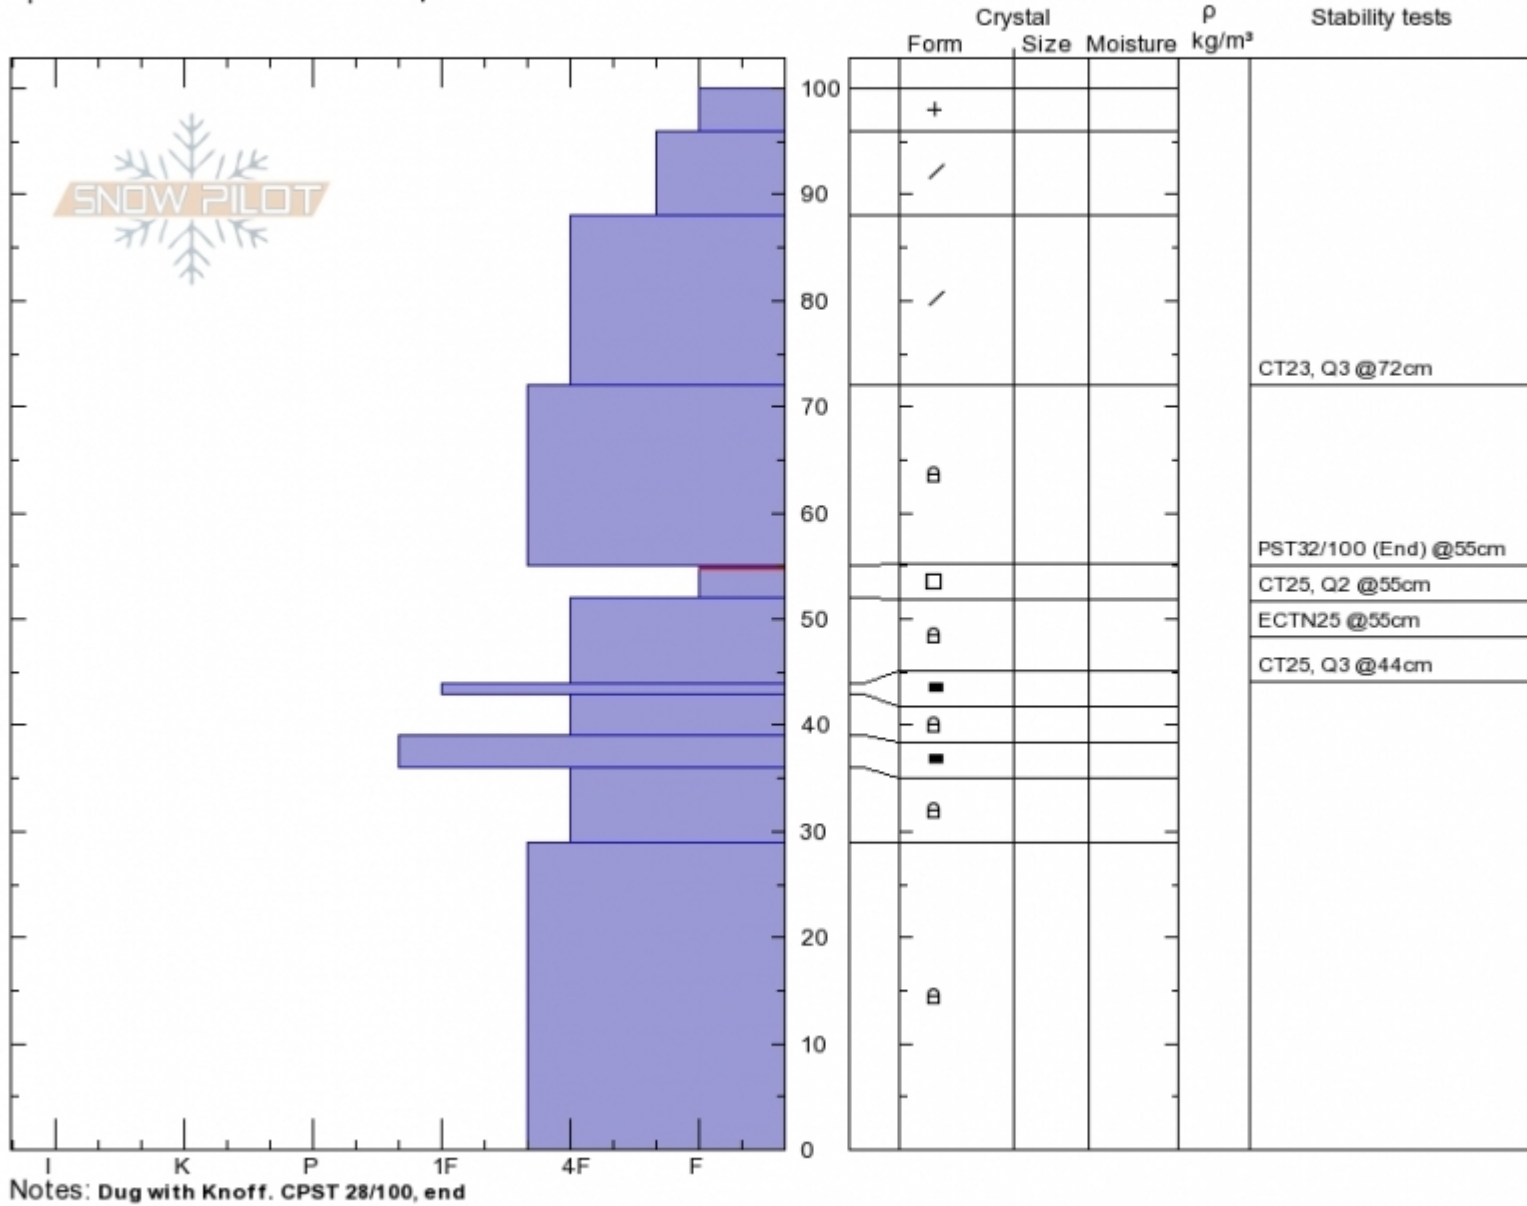

LH Wx Station
 Henry Mtns
 MT
 Elevation: 8740 ft
 Aspect: 300°
 Specifics: Snowmobile tracks on slope

Doug Chabot-Admin
 Tue Jan 9 11:00 2018
 Co-ord: 44.71007N, -111.32465W
 Slope Angle: 22°
 Wind Loading: no

Stability: Fair
 Air Temperature: -3°C
 Sky Cover: OVC
 Precipitation: S1
 Wind: SW Light Breeze

HS100
 Stability Test Notes

Layer No
 52-55: Pro
 43-44: de

Advisory Region
 Lionhead Range
 Lionhead Range, 2018-01-10