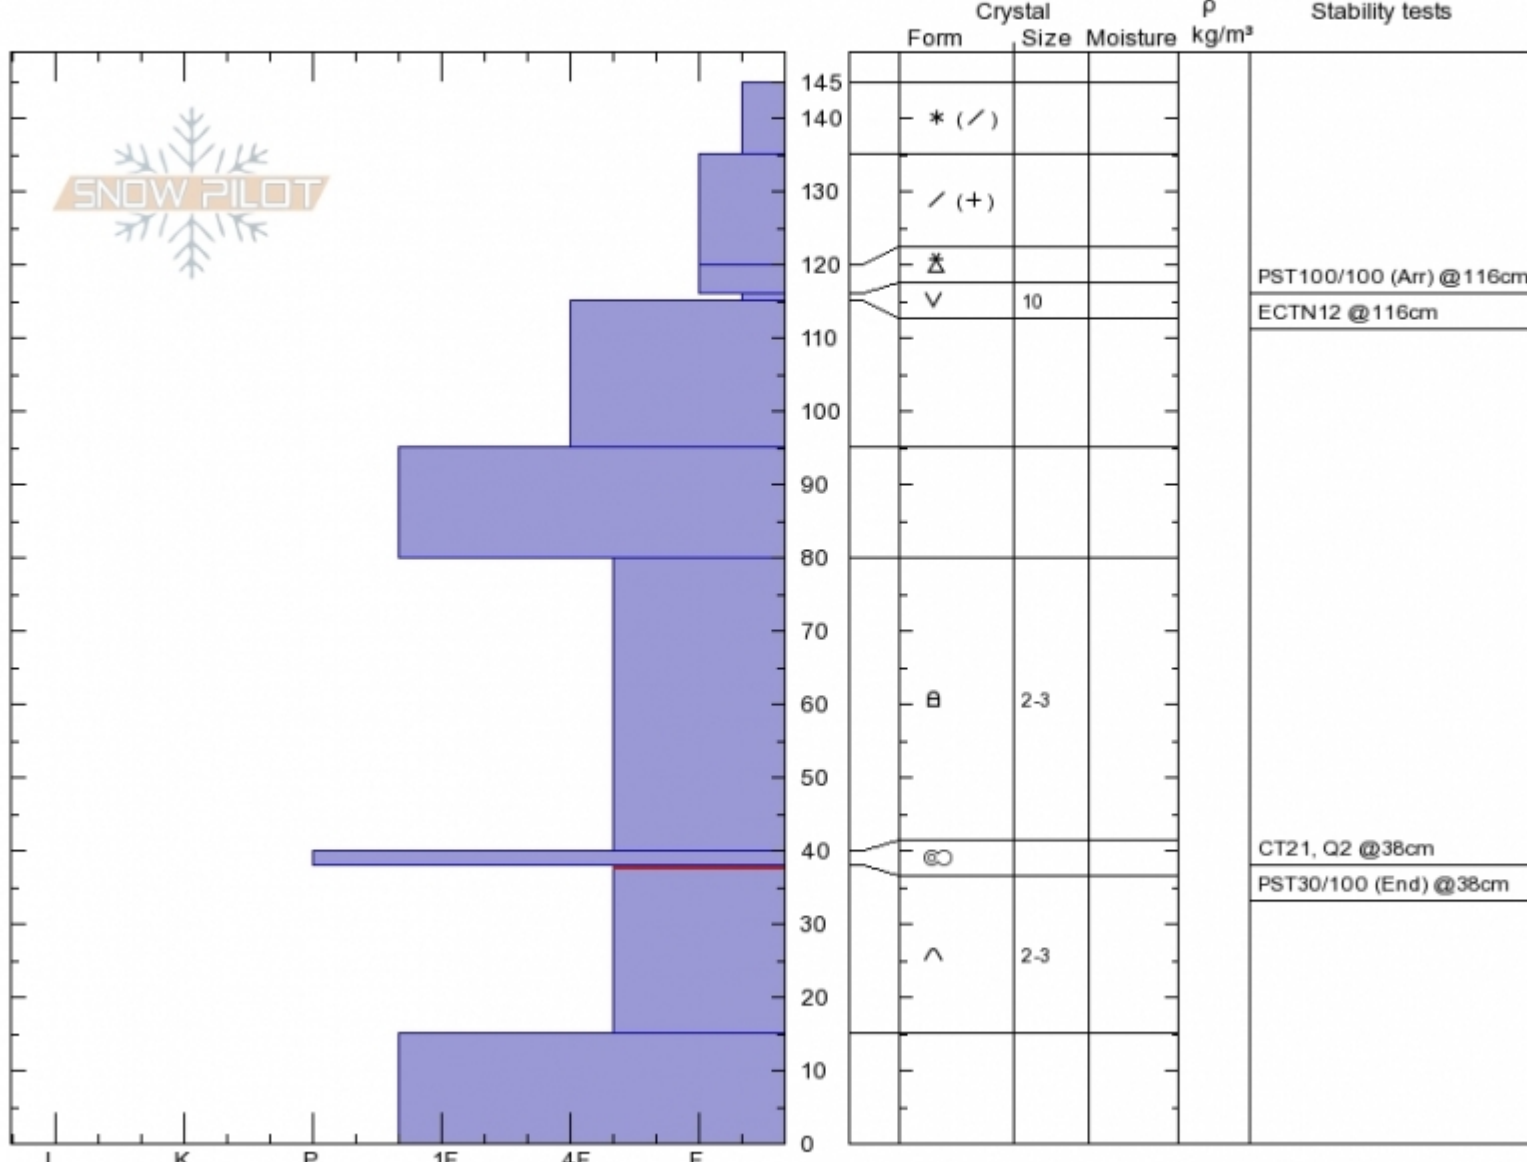

Lionhead ridge ski hil
 Lionhead Range
 MT
 Elevation: 8040 ft
 Aspect: 40°

Alex Marienthal
 Sat Jan 20 12:05 2018
 Co-ord: 44.70267N, -111.29602W
 Slope Angle: 28°
 Wind Loading: previous

Stability: **Poor**
 Air Temperature:
 Sky Cover: **SCT**
 Precipitation: **S-1**
 Wind: **Calm**

HS145
 Stability Test Notes

Layer No
 15-38: Pr

Specifics: Collapsing, widespread; Cracking; Recent activity on similar slopes; Recent activity on different slopes

Notes: Dug above (20-30 feet) previous avalanche crown from 12-14 days ago, which was mostly filled in. When first person left the pit u descended on, the entire slope collapsed 100'+ wide. Failed on facets below crust. Big collapse. Deep.

Advisory Region
 Lionhead Range
 Longitude
 -111.30W
 Latitude
 44.70N
 Lionhead Range, 2018-01-21