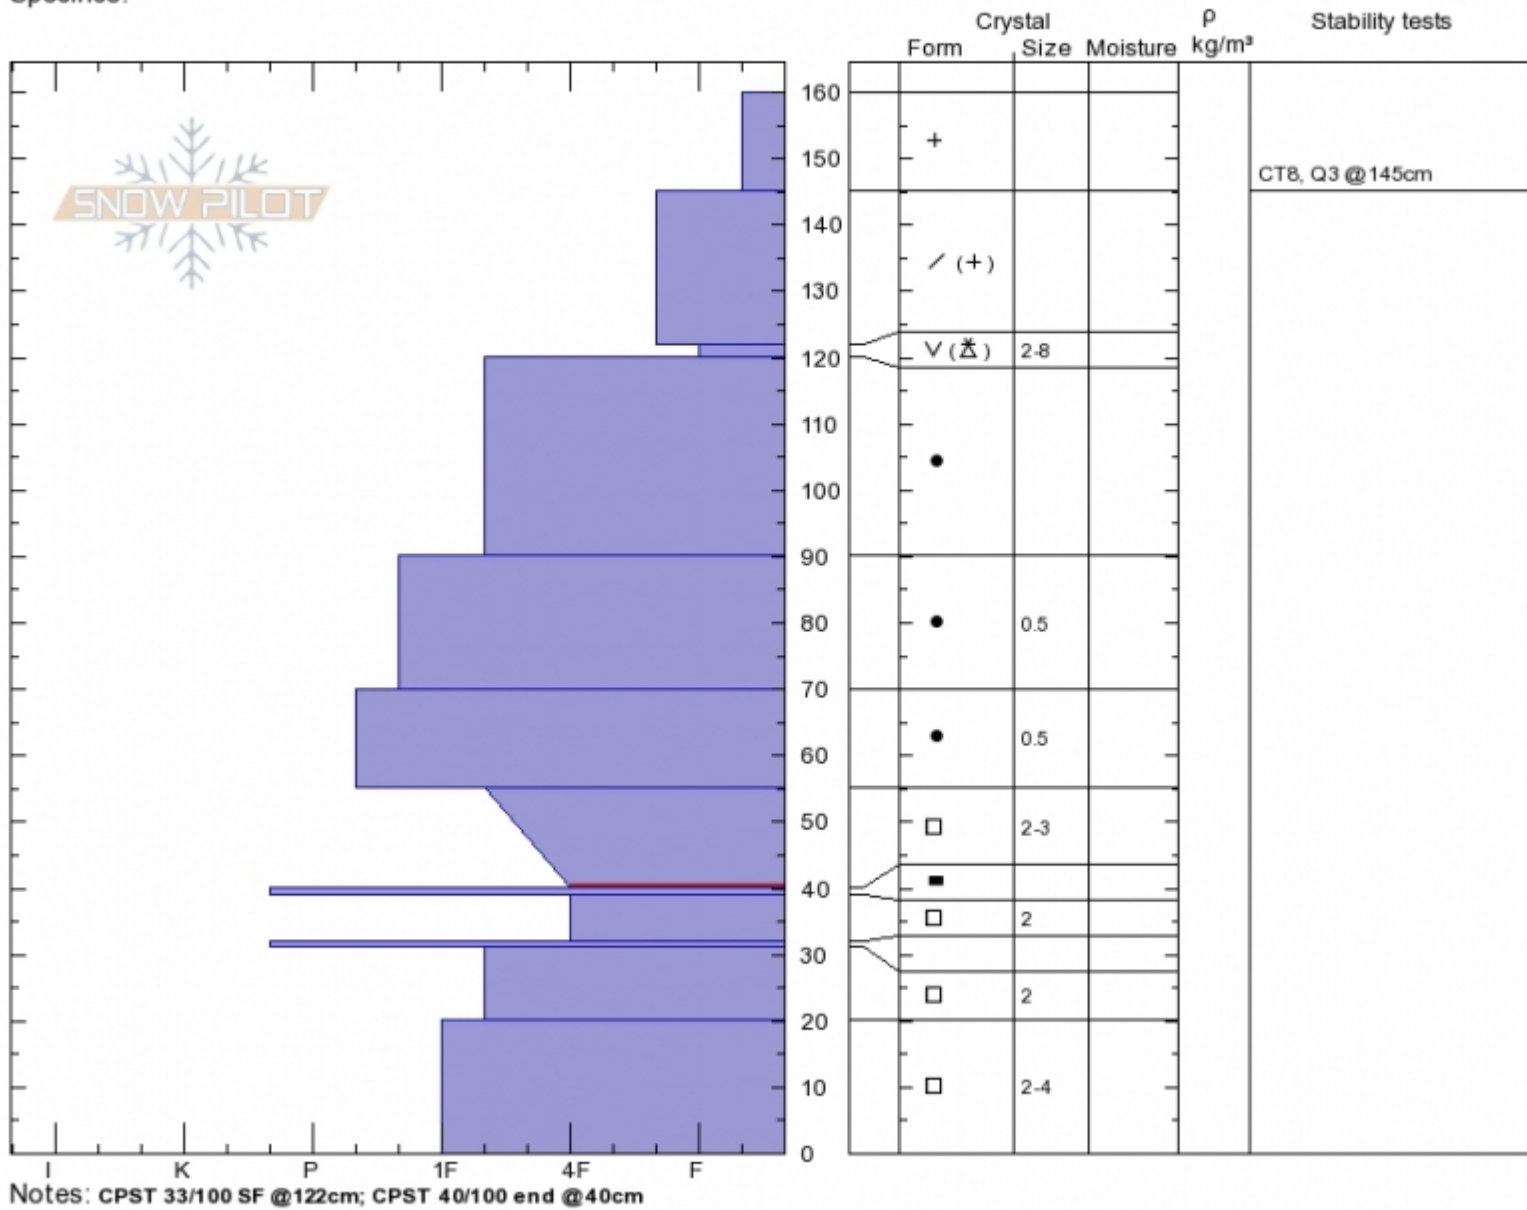

Ski Hill
Lionhead Range
MT
 Elevation: **8130 ft**
 Aspect: **70°**
 Specifics:

Doug Chabot-Admin
Tue Jan 23 12:30 2018
 Co-ord: **44.70228N, -111.29568W**
 Slope Angle: **24°**
 Wind Loading: **previous**

Stability: **Good**
 Air Temperature: **-7°C**
 Sky Cover: **BKN**
 Precipitation: **NO**
 Wind: **SW Light Breeze**

HS160
 Stability Test Notes

Layer No
 120-122: s
 40-55: Pr

Advisory Region
 Lionhead Range

Forecast link: [GNFAC Avalanche Advisory for Thu Jan 25, 2018](#)
[GNFAC Avalanche Advisory for Fri Jan 26, 2018](#)

Lionhead Range, 2018-01-24