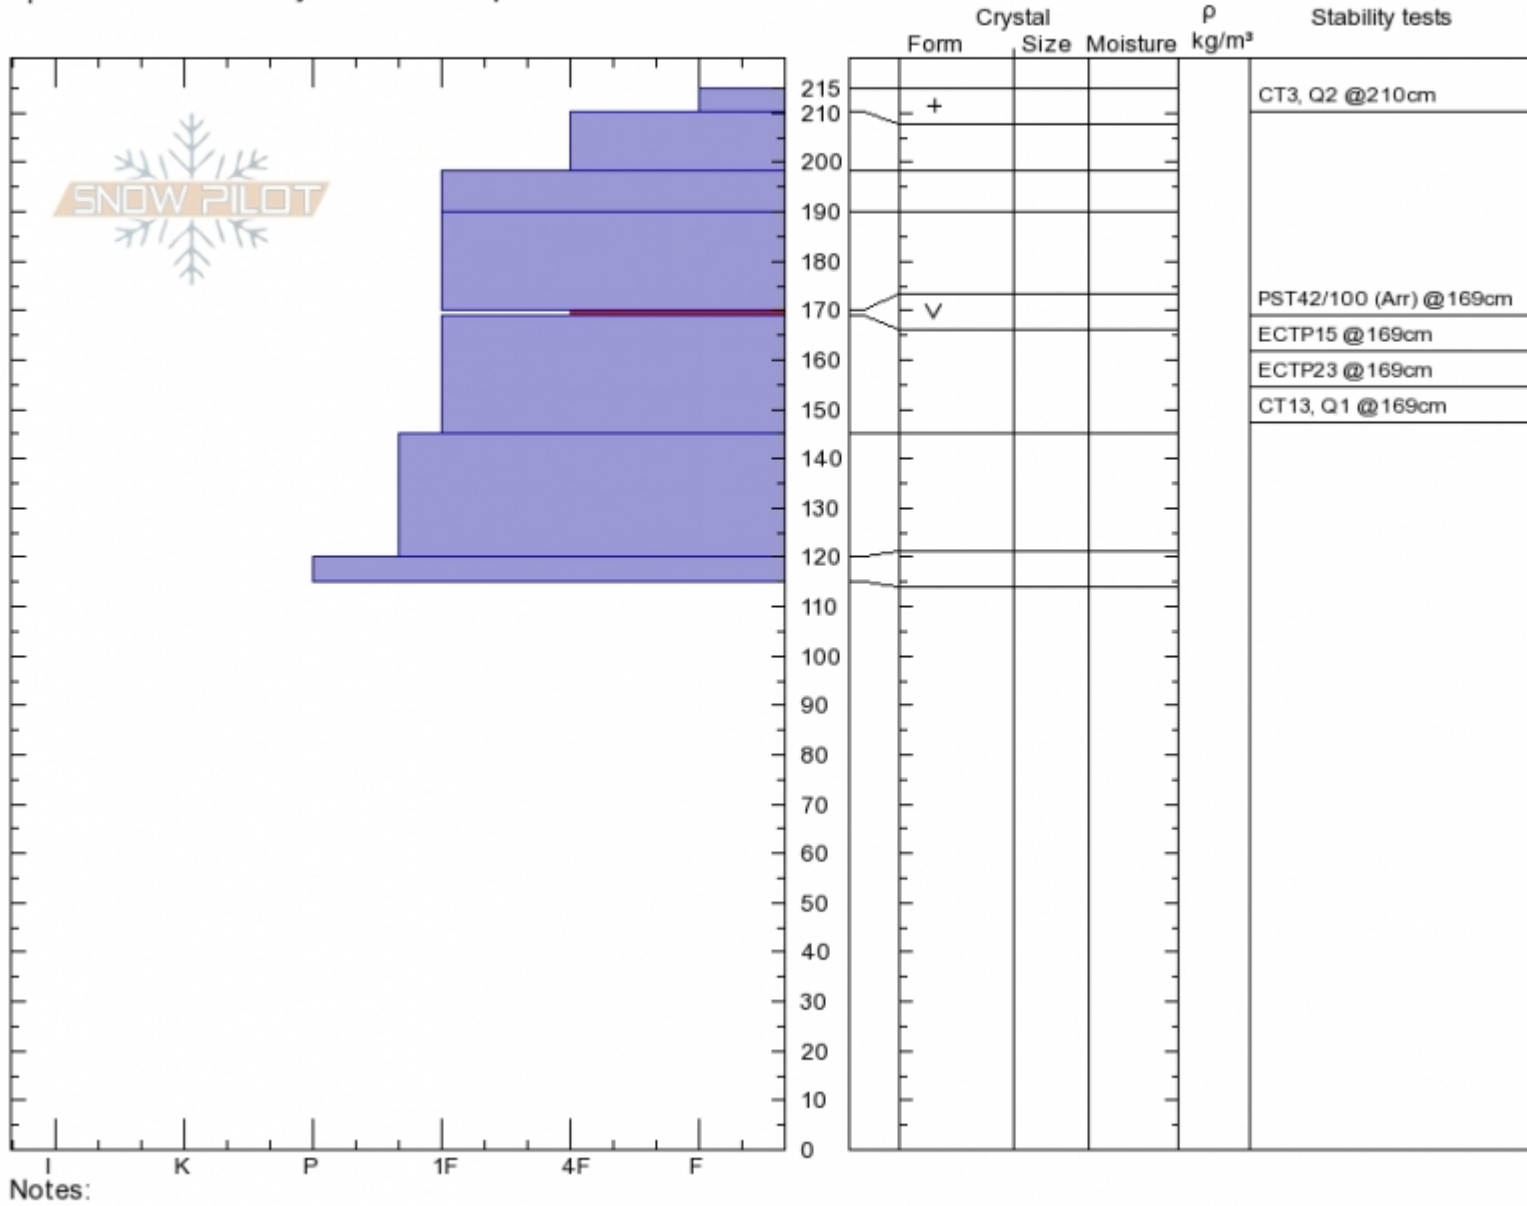

Mt. Abundance  
Cooke City  
MT  
Elevation: 9000 ft  
Aspect: 123°  
Specifics: Recent activity on different slopes

Alex Marienthal  
Thu Feb 1 12:32 2018  
Co-ord: 45.06263N, -110.01007W  
Slope Angle: 24°  
Wind Loading:

Stability:  
Air Temperature:  
Sky Cover: SCT  
Precipitation: NO  
Wind: SW Calm

HS215 SP20  
Stability Test Notes

Layer No  
169-170: 1

Advisory Region  
Cooke City  
Cooke City, 2018-02-03