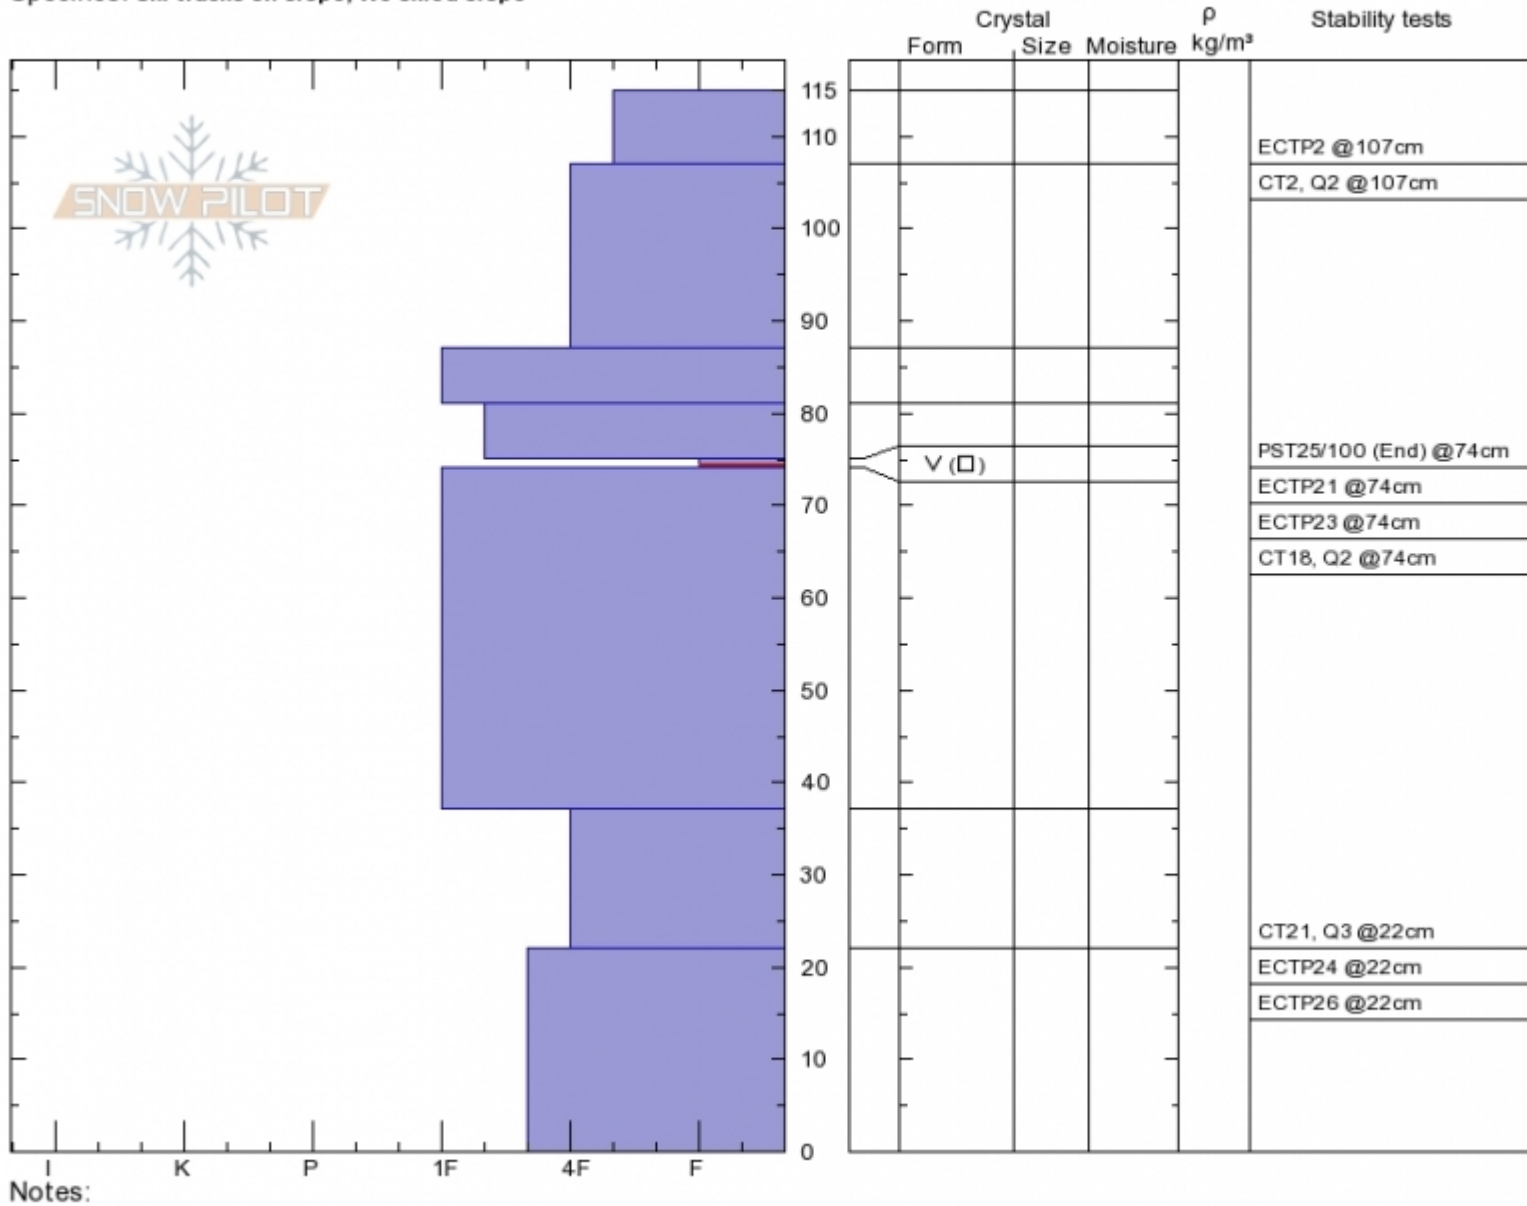

**Hebgen/Trapper Crk.**  
**Lionhead Range**  
**MT**  
 Elevation: **8900 ft**  
 Aspect: **118°**  
 Specifics: **Ski tracks on slope; We skied slope**

**Alex Marienthal**  
**Sun Feb 4 11:45 2018**  
 Co-ord: **44.83890N, -111.34277W**  
 Slope Angle: **21°**  
 Wind Loading:

Stability: **Fair**  
 Air Temperature:  
 Sky Cover: **OVC**  
 Precipitation: **S-1**  
 Wind: **Calm**

**HS115**  
**Stability Test Notes**

Layer No  
**74-75: Pr**

Advisory Region  
 Lionhead Range  
 Lionhead Range, 2018-02-05