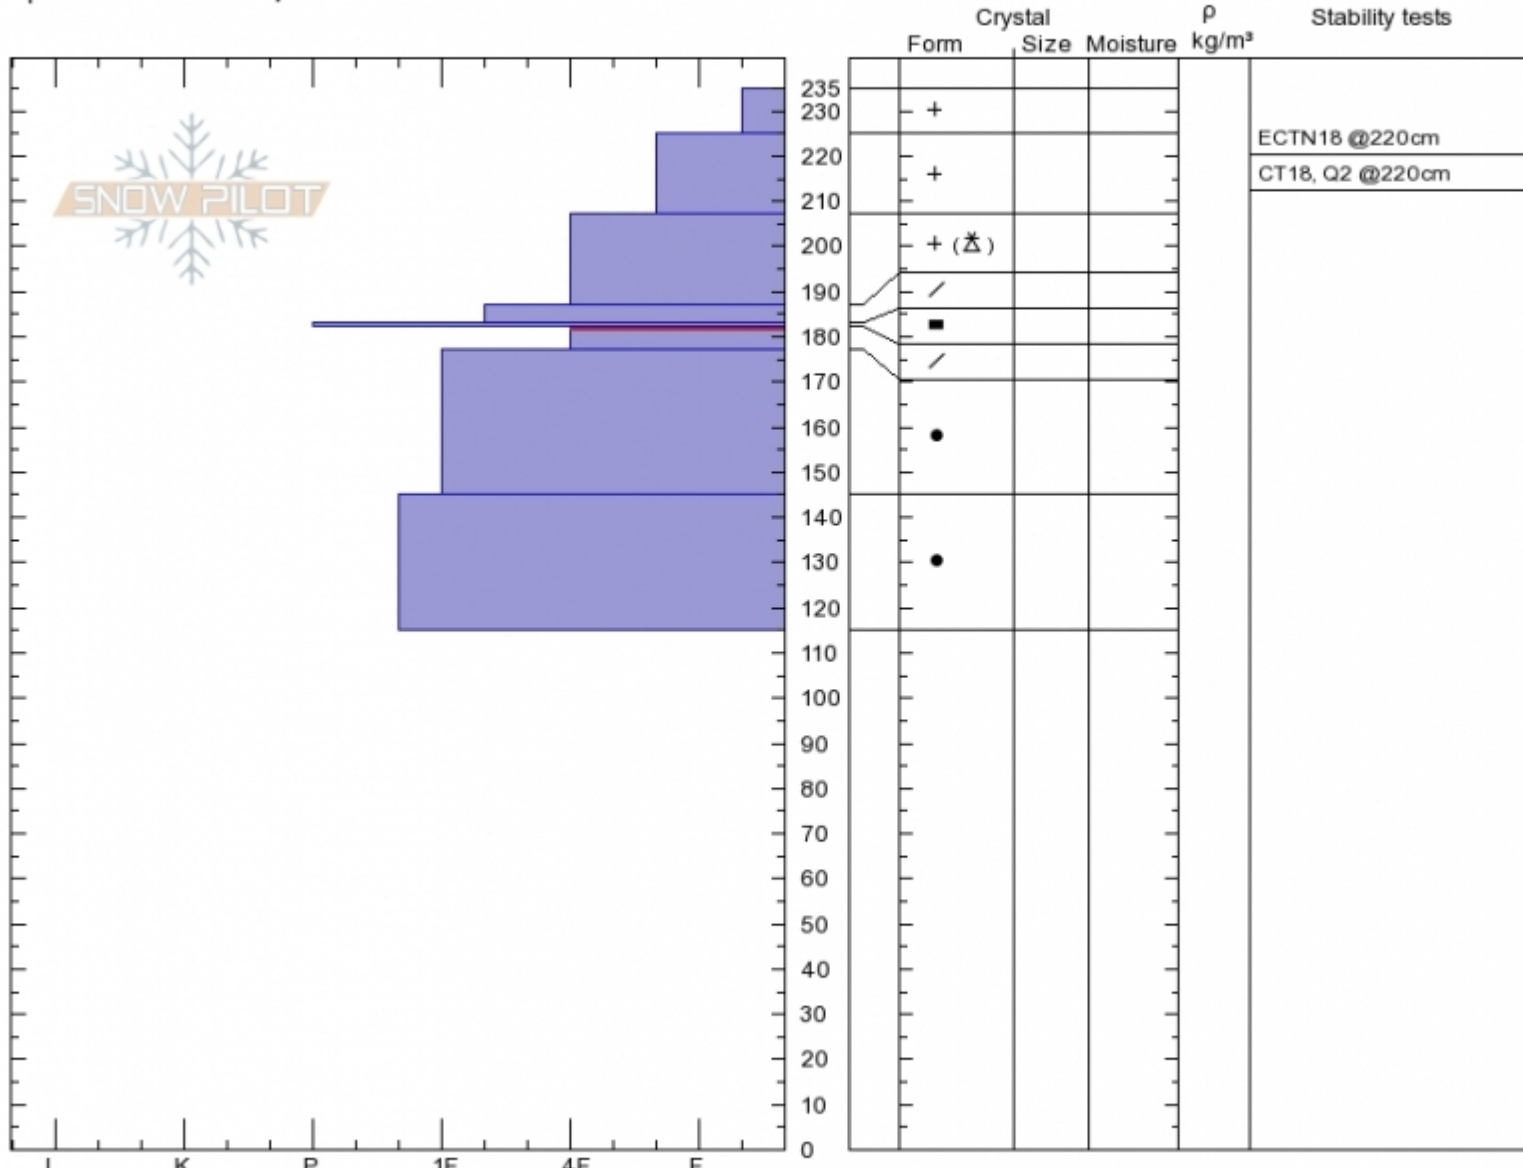

N Bridgers, Throne
Bridger Range
MT
 Elevation: **8000 ft**
 Aspect: **70°**
 Specifics: **We skied slope**

Eric Knoff
Fri Feb 9 12:00 2018
 Co-ord: **45.88336N, -110.94998W**
 Slope Angle: **33°**
 Wind Loading:

Stability:
 Air Temperature: **-10°C**
 Sky Cover: **BKN**
 Precipitation: **S-1**
 Wind: **N Moderate**

HS235
Stability Test Notes

Layer No
177-182:

Notes: Deep and stable snowpack despite 3" of SWE the previous 5 days.