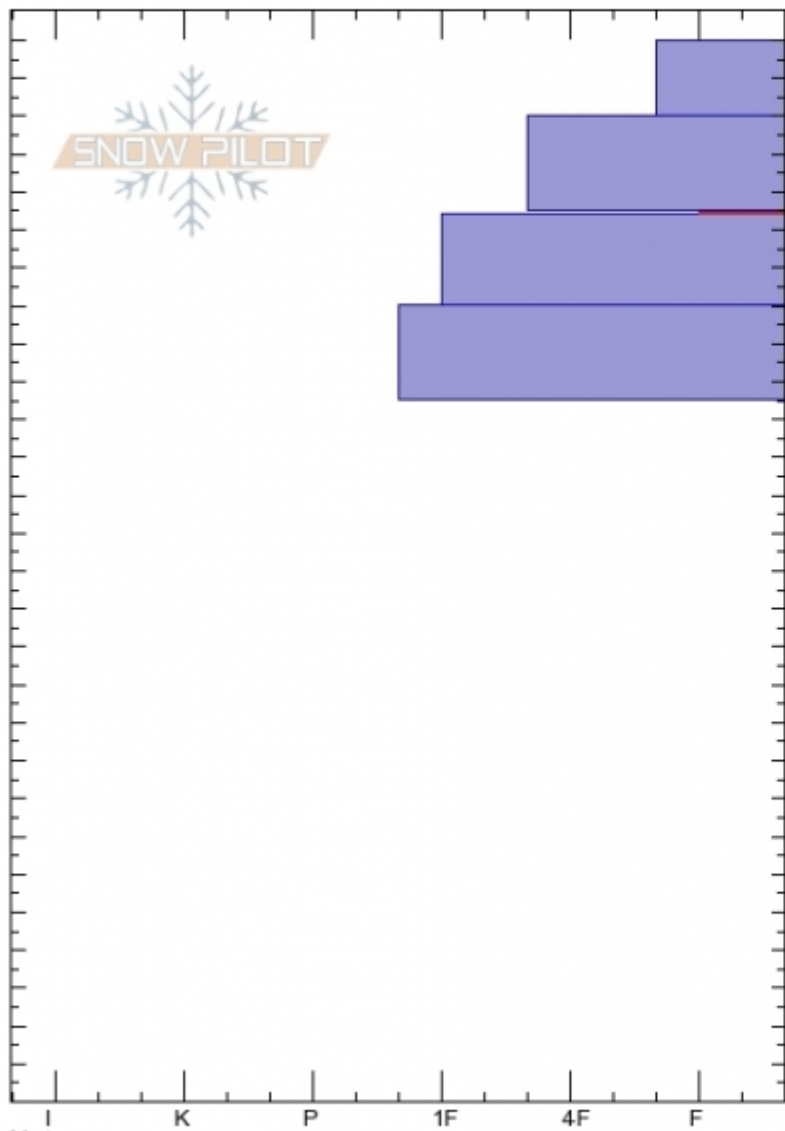

Mt Abundance SE
Cooke City
MT
 Elevation: **10500 ft**
 Aspect: **170°**
 Specifics:

Eric Knoff
Tue Feb 20 13:00 2018
 Co-ord: **45.06768N, -110.01230W**
 Slope Angle: **25°**
 Wind Loading: **no**

Stability: **Fair**
 Air Temperature: **-20°C**
 Sky Cover: **OVC**
 Precipitation: **S-1**
 Wind: **SW Moderate**

HS280
 Stability Test Notes

Layer No
234-235: F

Elevation (ft)	Crystal Form	Crystal Size	Moisture	ρ (kg/m³)	Stability tests
280					
270					
260					
250	/				
240	☐	0.5-1			ECTP15 @235cm
230					CT11, Q1 @235cm
220	•				
210					
200	•				
190					
180					
170					
160					
150					
140					
130					
120					
110					
100					
90					
80					
70					
60					
50					
40					
30					
20					
10					
0					