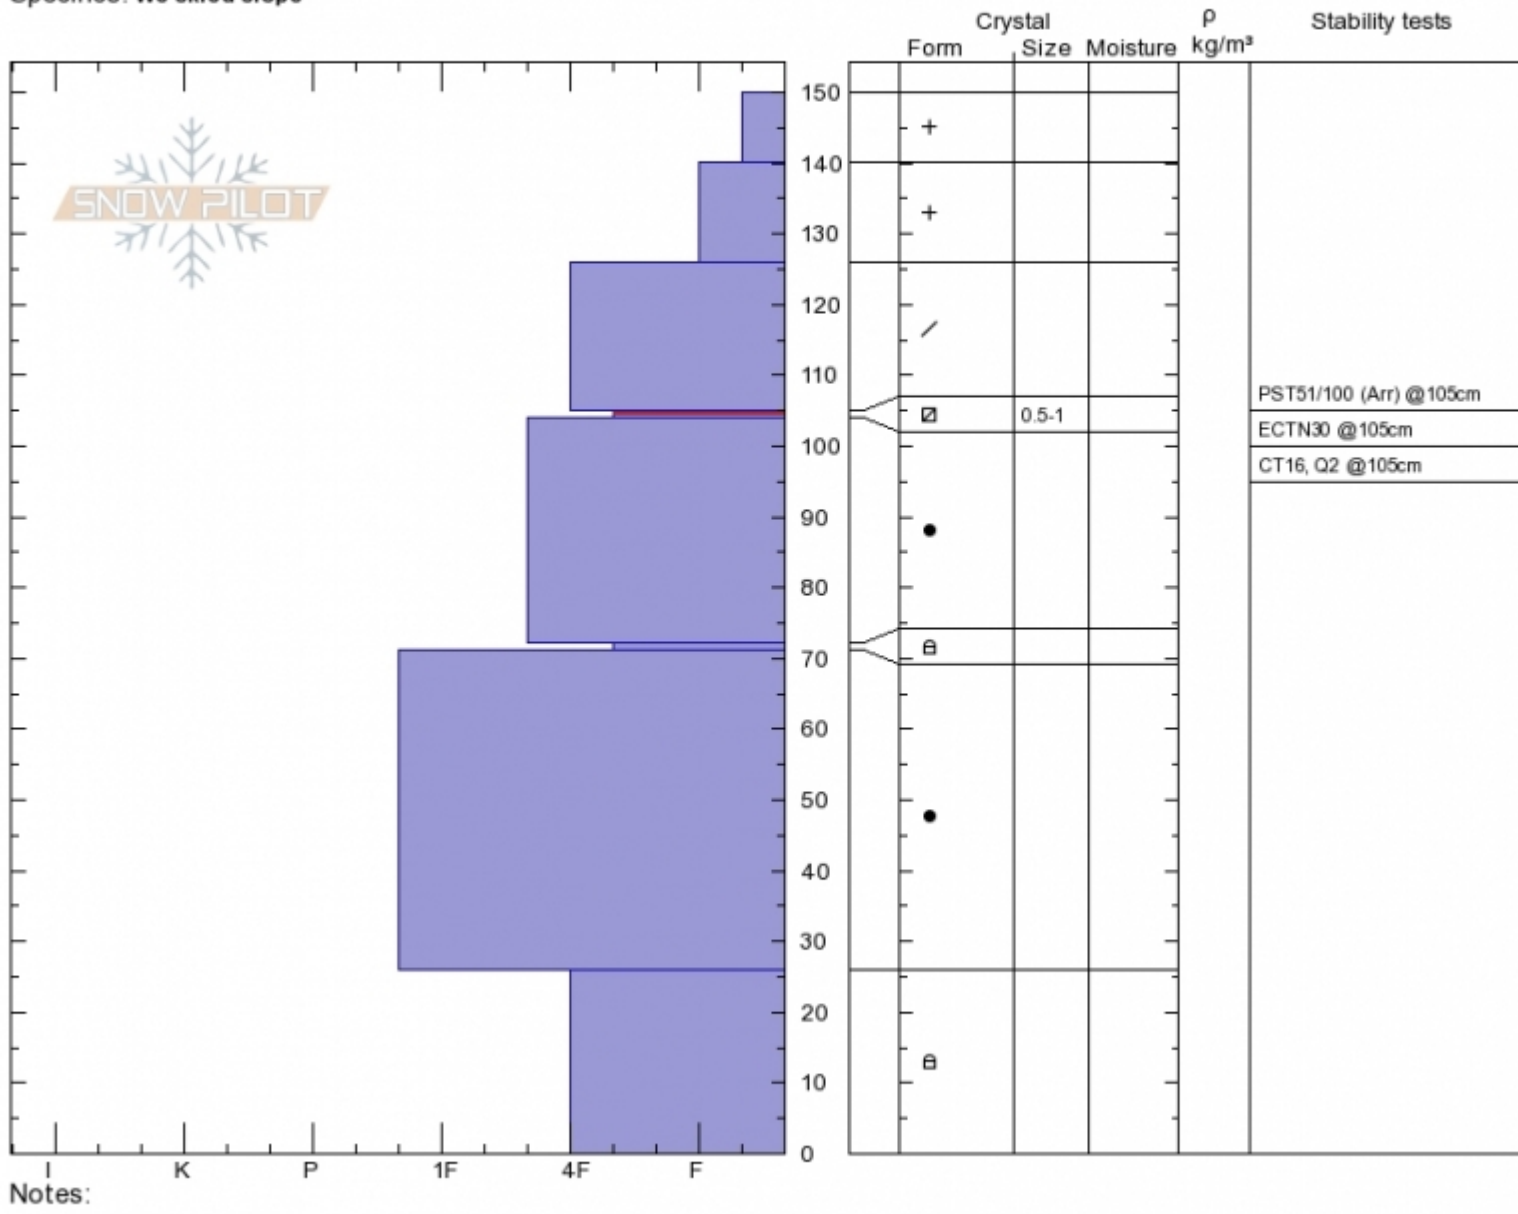

**Trapper NE**  
**Lionhead Range**  
**MT**  
 Elevation: **9000 ft**  
 Aspect: **70°**  
 Specifics: **We skied slope**

**Eric Knoff**  
**Fri Feb 23 13:00 2018**  
 Co-ord: **44.83589N, -111.34523W**  
 Slope Angle: **30°**  
 Wind Loading: **no**

Stability: **Good**  
 Air Temperature: **-20°C**  
 Sky Cover: **CLR**  
 Precipitation: **NO**  
 Wind: **Calm**

**HS150**  
**Stability Test Notes**

Layer No  
**104-105:**

Advisory Region  
 Lionhead Range  
 Lionhead Range, 2018-02-24