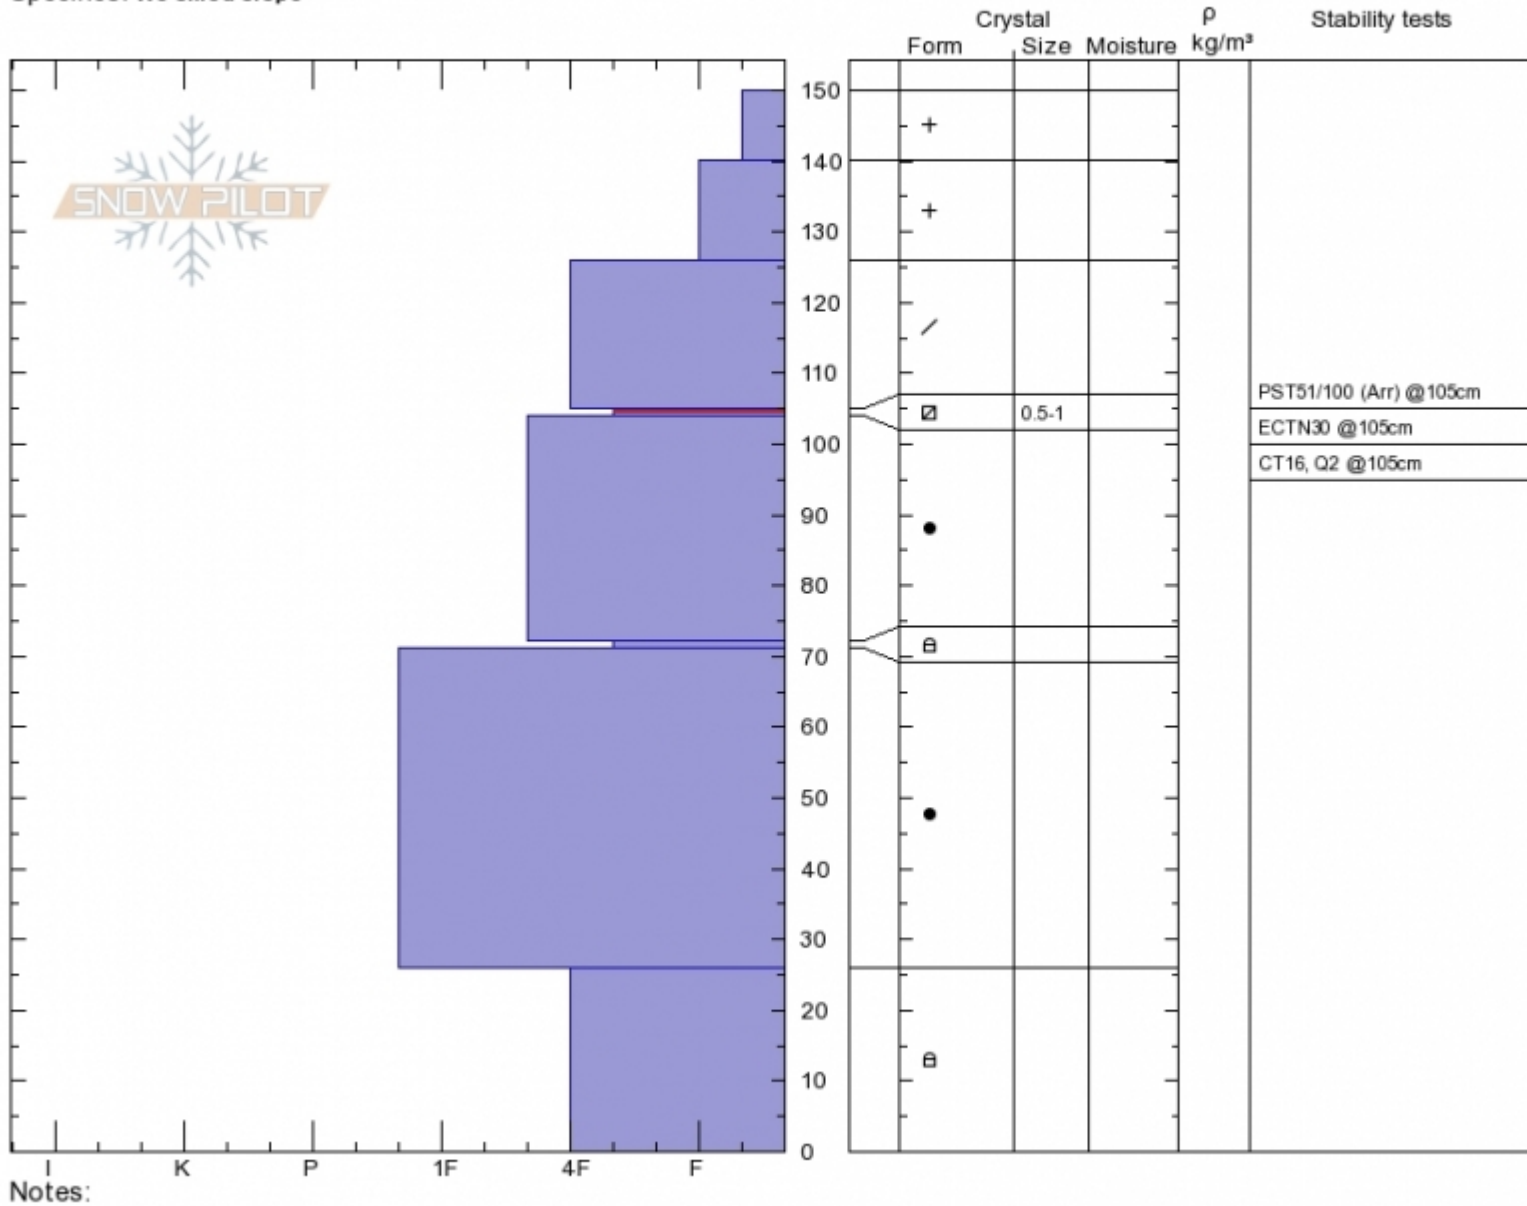

**Trapper NE**  
**Lionhead Range**  
**MT**  
 Elevation: **9000 ft**  
 Aspect: **70°**  
 Specifics: **We skied slope**

**Eric Knoff**  
**Fri Feb 23 13:00 2018**  
 Co-ord: **44.83589N, -111.34523W**  
 Slope Angle: **30°**  
 Wind Loading: **no**

Stability: **Good**  
 Air Temperature: **-20°C**  
 Sky Cover: **CLR**  
 Precipitation: **NO**  
 Wind: **Calm**

**HS150**  
**Stability Test Notes**

Layer No  
**104-105:**

Advisory Region  
 Lionhead Range  
 Lionhead Range, 2018-02-24