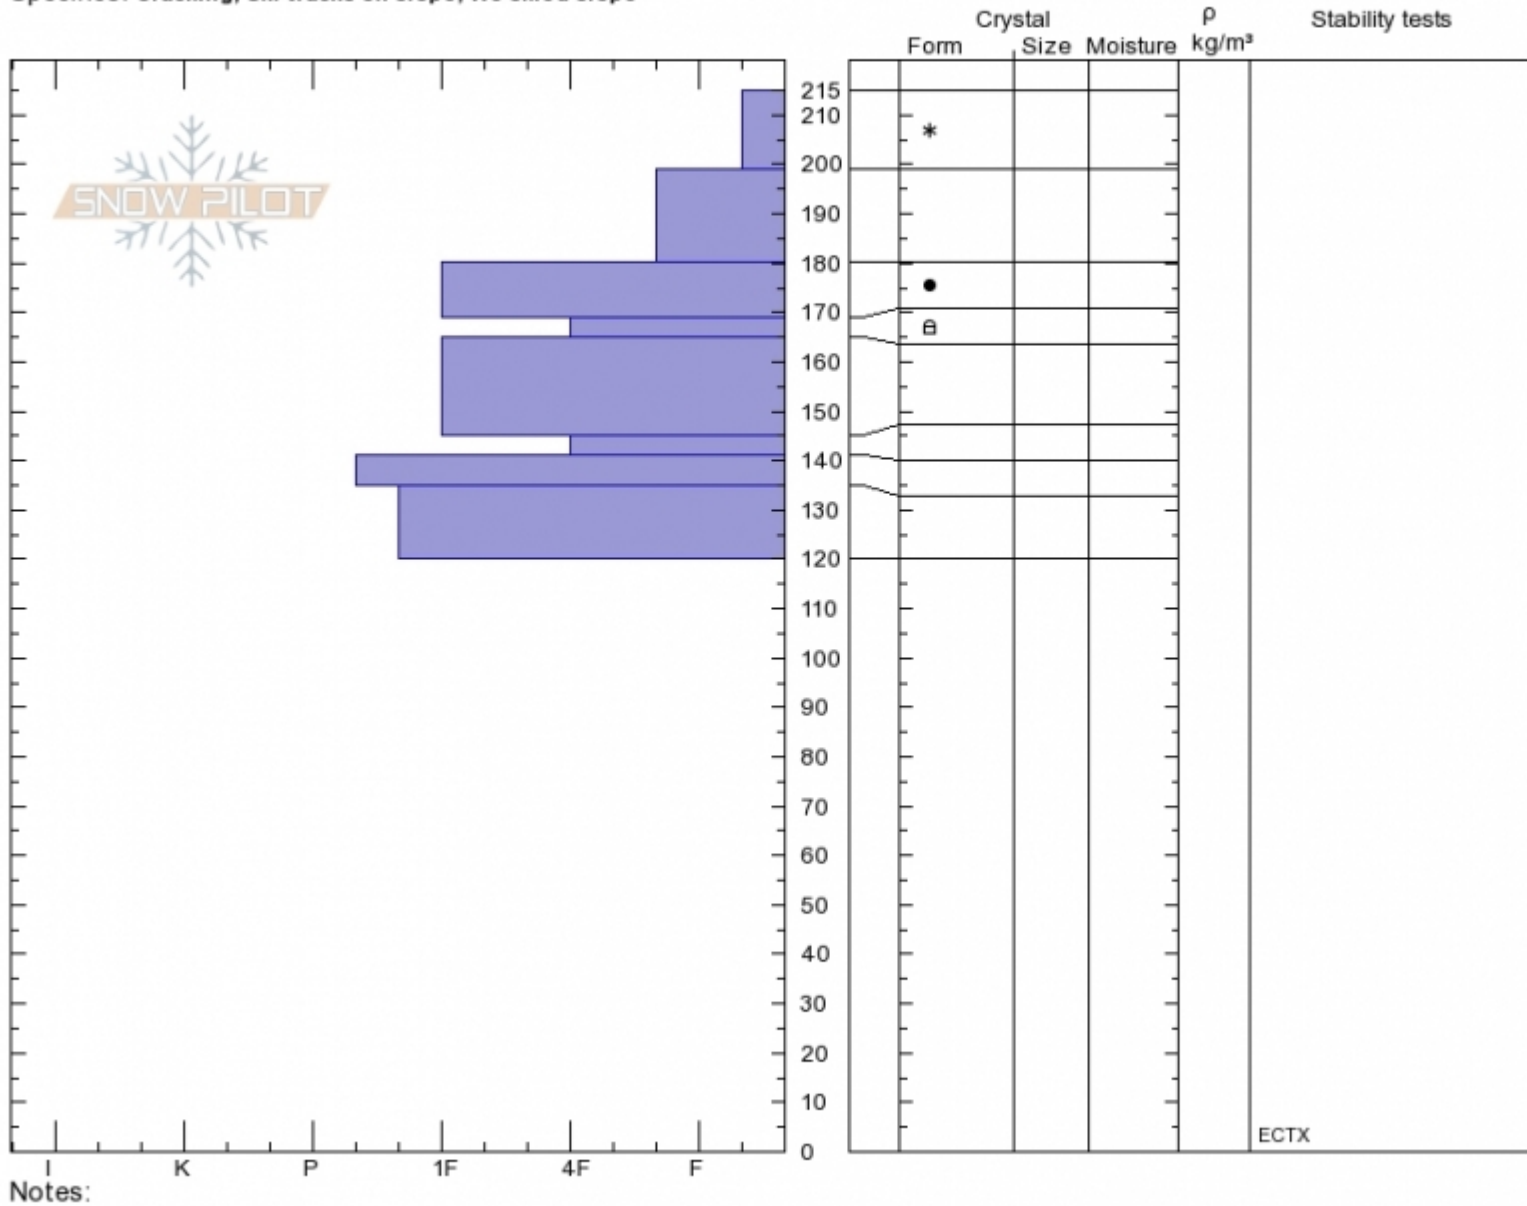

Texas Meadow
Bridger Range
MT

Elevation: 7840 ft
Aspect: 75°

Specifics: Cracking; Ski tracks on slope; We skied slope

Alex Marienthal
Sun Feb 25 11:42 2018
Co-ord: 45.84054N, -110.93448W
Slope Angle: 34°
Wind Loading: no

Stability: **Good**
Air Temperature:
Sky Cover: **BKN**
Precipitation:
Wind: **Calm**

HS215
Stability Test Notes

Layer No

Advisory Region
Bridger Range
Bridger Range, 2018-02-26