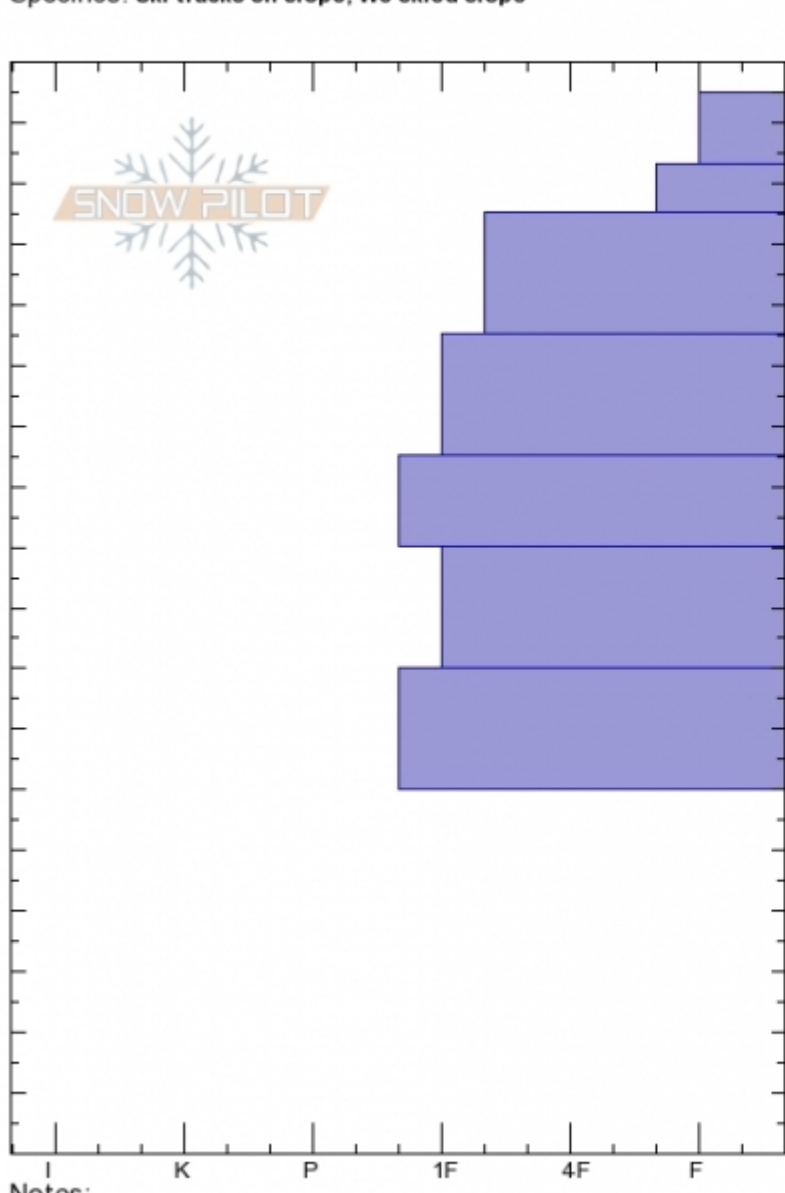

BaconRind/ErnieMiller
 Madison Range-S
 MT
 Elevation: 8840 ft
 Aspect: 100°
 Specifics: Ski tracks on slope; We skied slope

Alex Marienthal
 Sun Mar 4 11:30 2018
 Co-ord: 44.95855N, -111.09991W
 Slope Angle: 25°
 Wind Loading:

Stability: **Good**
 Air Temperature:
 Sky Cover: **OVC**
 Precipitation: **S1**
 Wind: **Calm**

HS175
 Stability Test Notes

Layer No

Crystal Form	Crystal Size	Moisture	ρ kg/m ³	Stability tests
+				CT4, Q3 @163cm
+(/)				PST21/100 (SF) @155cm
/				ECTN11 @155cm
				CT11, Q2 @155cm
				CT13, Q3 @135cm
				ECTN14 @135cm
				ECTN22 @115cm
				CT30, Q2 @80cm