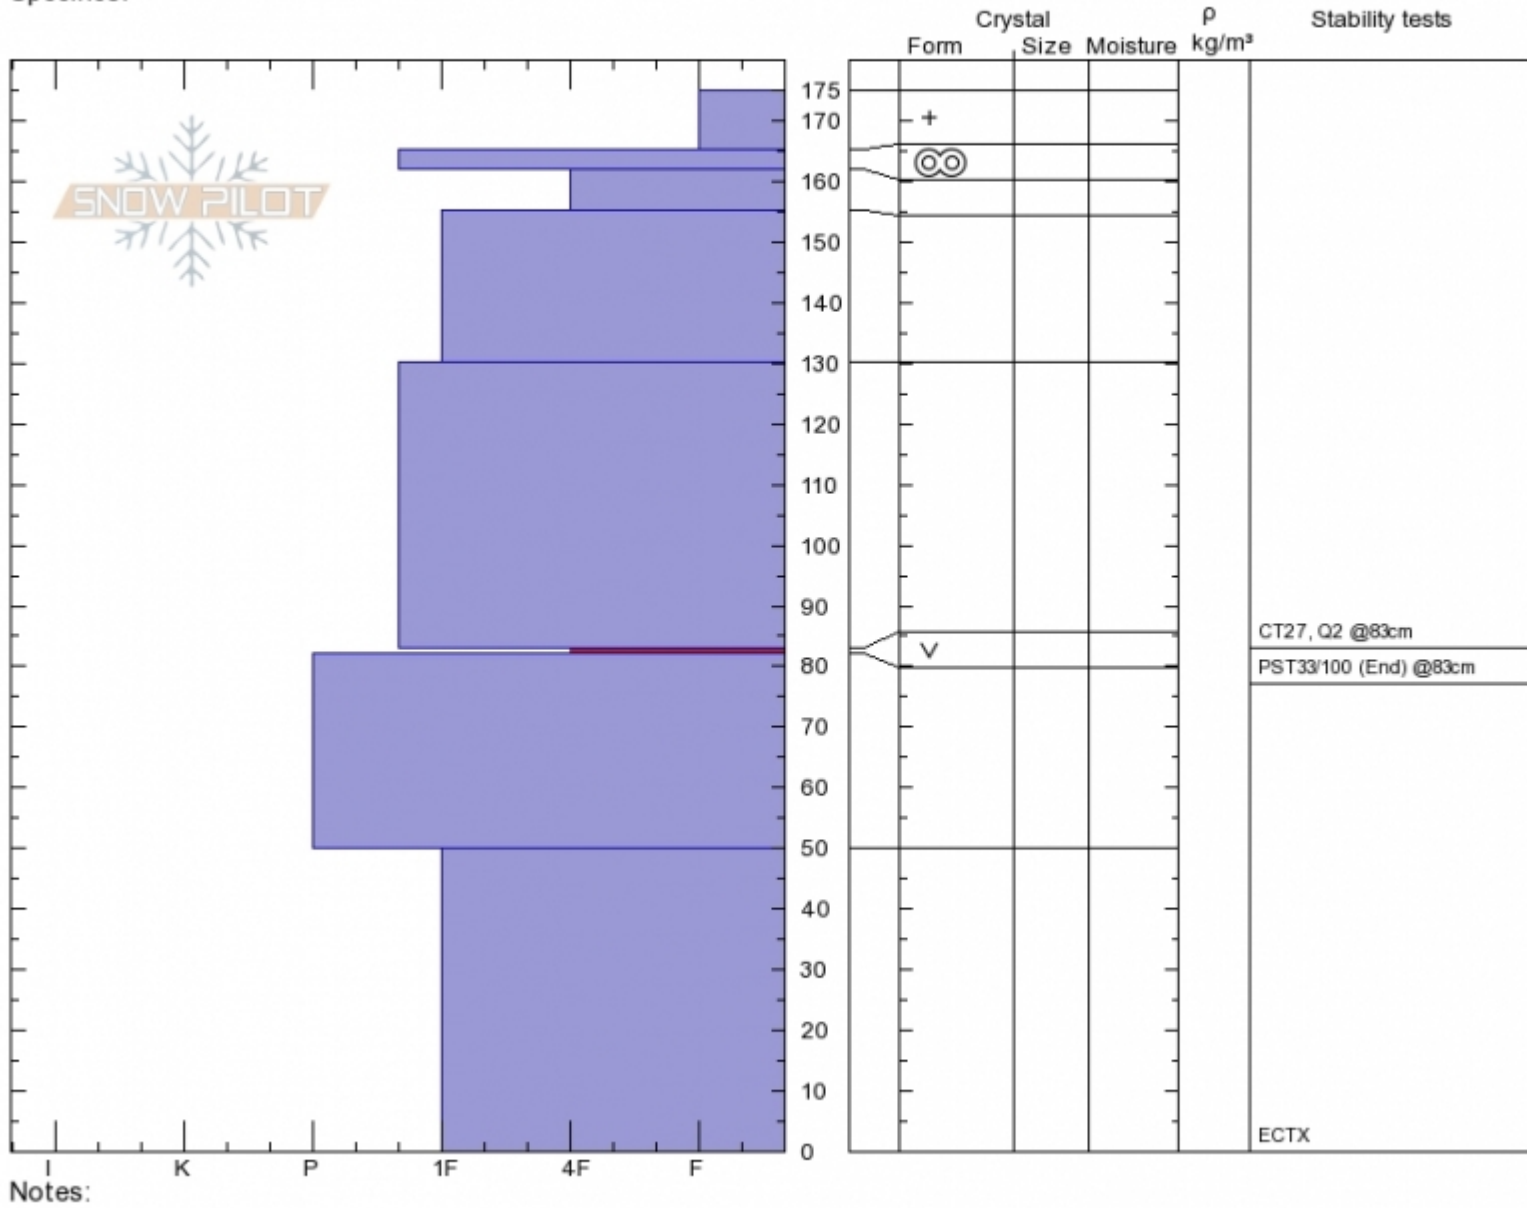

**Lionhead Ridge**  
**Lionhead Range**  
**MT**  
 Elevation: **8000 ft**  
 Aspect: **50°**  
 Specifics:

**Alex Marienthal**  
**Thu Mar 15 10:45 2018**  
 Co-ord: **44.70203N, -111.29529W**  
 Slope Angle: **20°**  
 Wind Loading: **no**

Stability: **Good**  
 Air Temperature:  
 Sky Cover: **OVC**  
 Precipitation:  
 Wind: **W Light Breeze**

**HS175**  
**Stability Test Notes**

Layer No  
**82-83: Pro**

Advisory Region  
 Lionhead Range  
 Lionhead Range, 2018-03-15