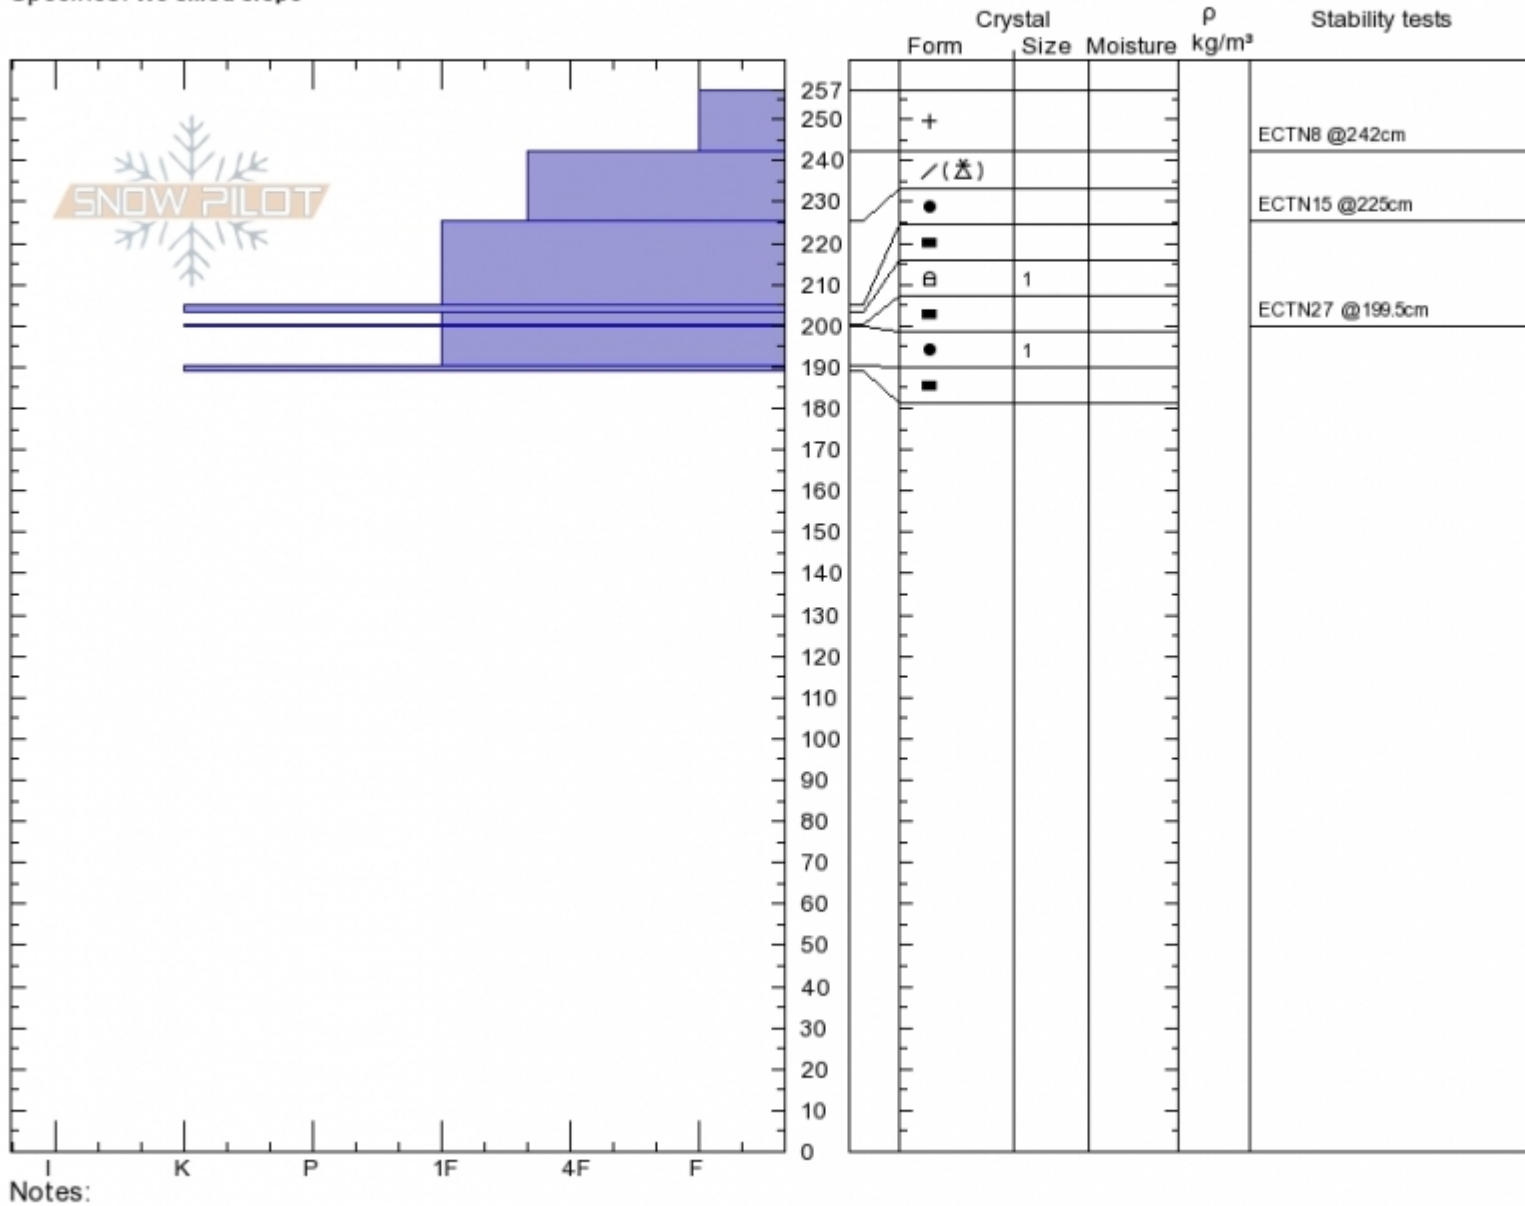

Palisades Butte
 Gallatin Range-N
 MT
 Elevation: 9650 ft
 Aspect: 160°
 Specifics: We skied slope

Doug Chabot-Admin
 Thu Mar 29 11:45 2018
 Co-ord: 45.41848N, -110.97893W
 Slope Angle: 32°
 Wind Loading: yes

Stability: **Very Good**
 Air Temperature: -7°C
 Sky Cover: CLR
 Precipitation: NO
 Wind: **W Moderate**

HS257
 Stability Test Notes

Layer No

Advisory Region
 Northern Gallatin
 Northern Gallatin, 2018-04-01