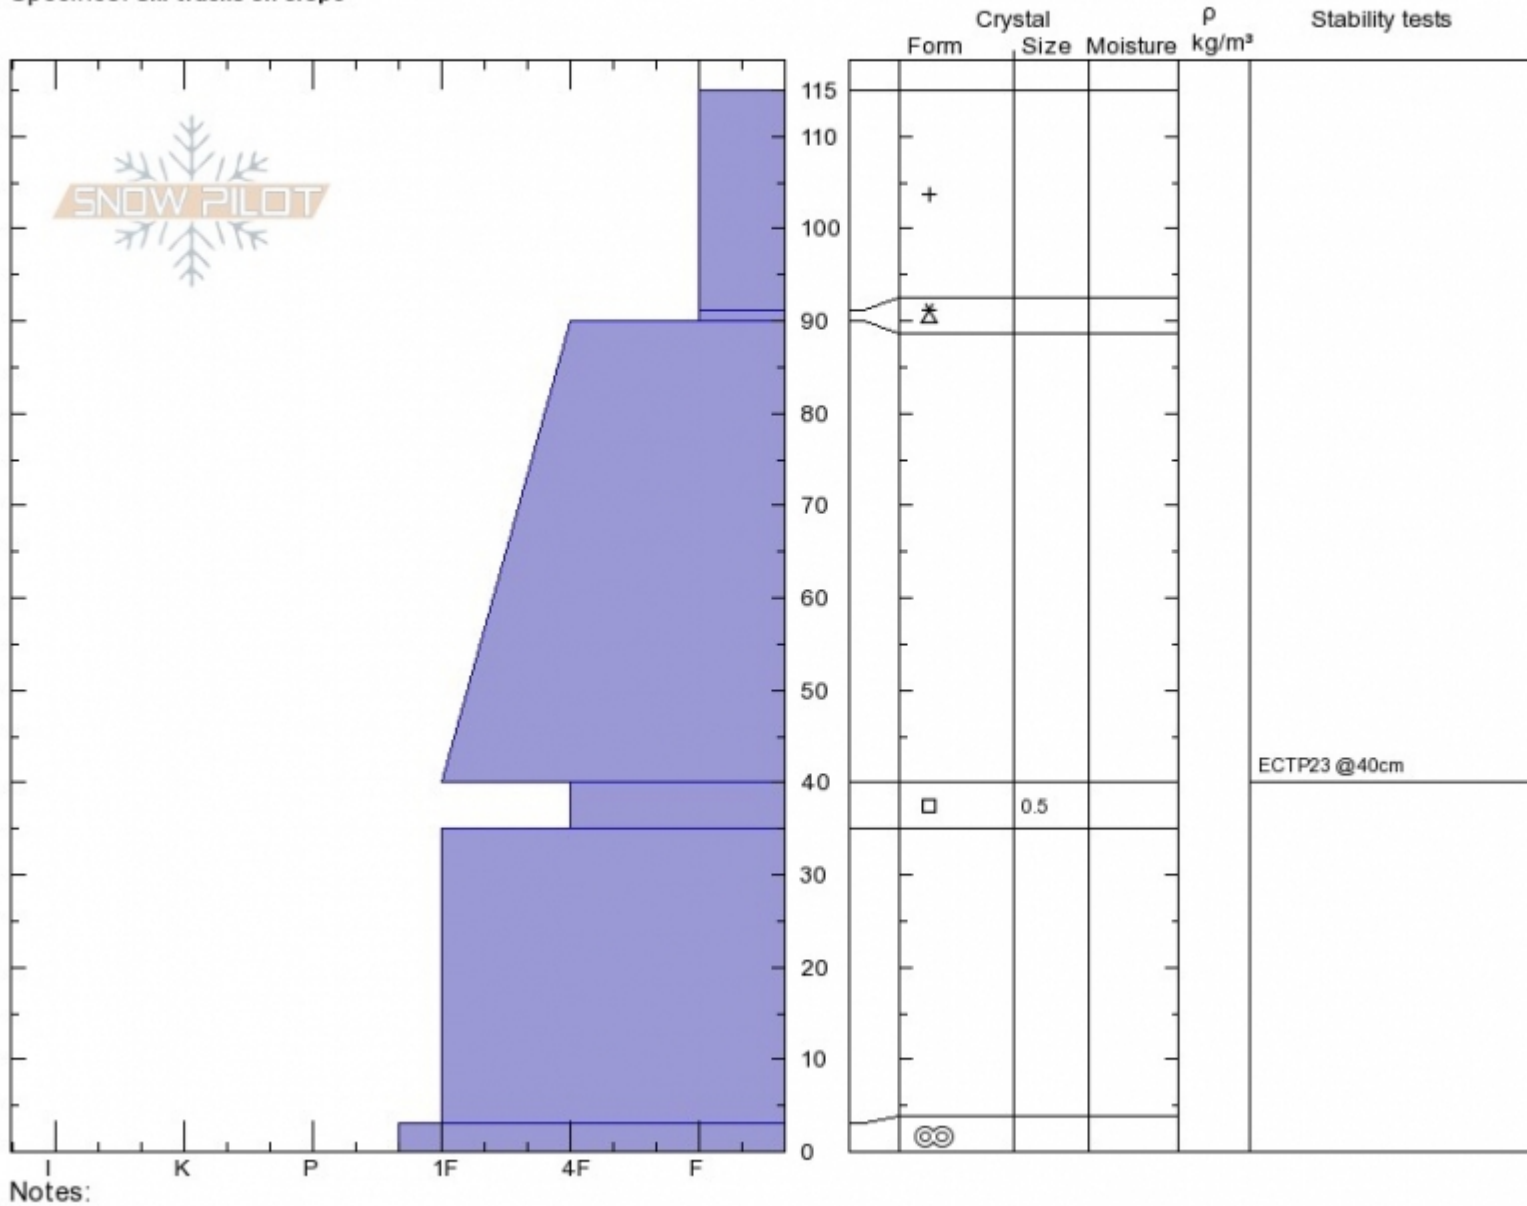

The Ramp
Bridger Range
MT
Elevation: **8100 ft**
Aspect: **20°**
Specifics: **Ski tracks on slope**

Spencer Jonas
Sat Nov 17 13:30 2018
Co-ord:
Slope Angle: **33°**
Wind Loading:

Stability:
Air Temperature:
Sky Cover: **FEW**
Precipitation: **NO**
Wind: **Calm**

HS115
Stability Test Notes

Layer No

Advisory Region
Bridger Range

Forecast link: [GNFAC Avalanche Forecast for Mon Nov 19, 2018](#)
Bridger Range, 2018-11-18