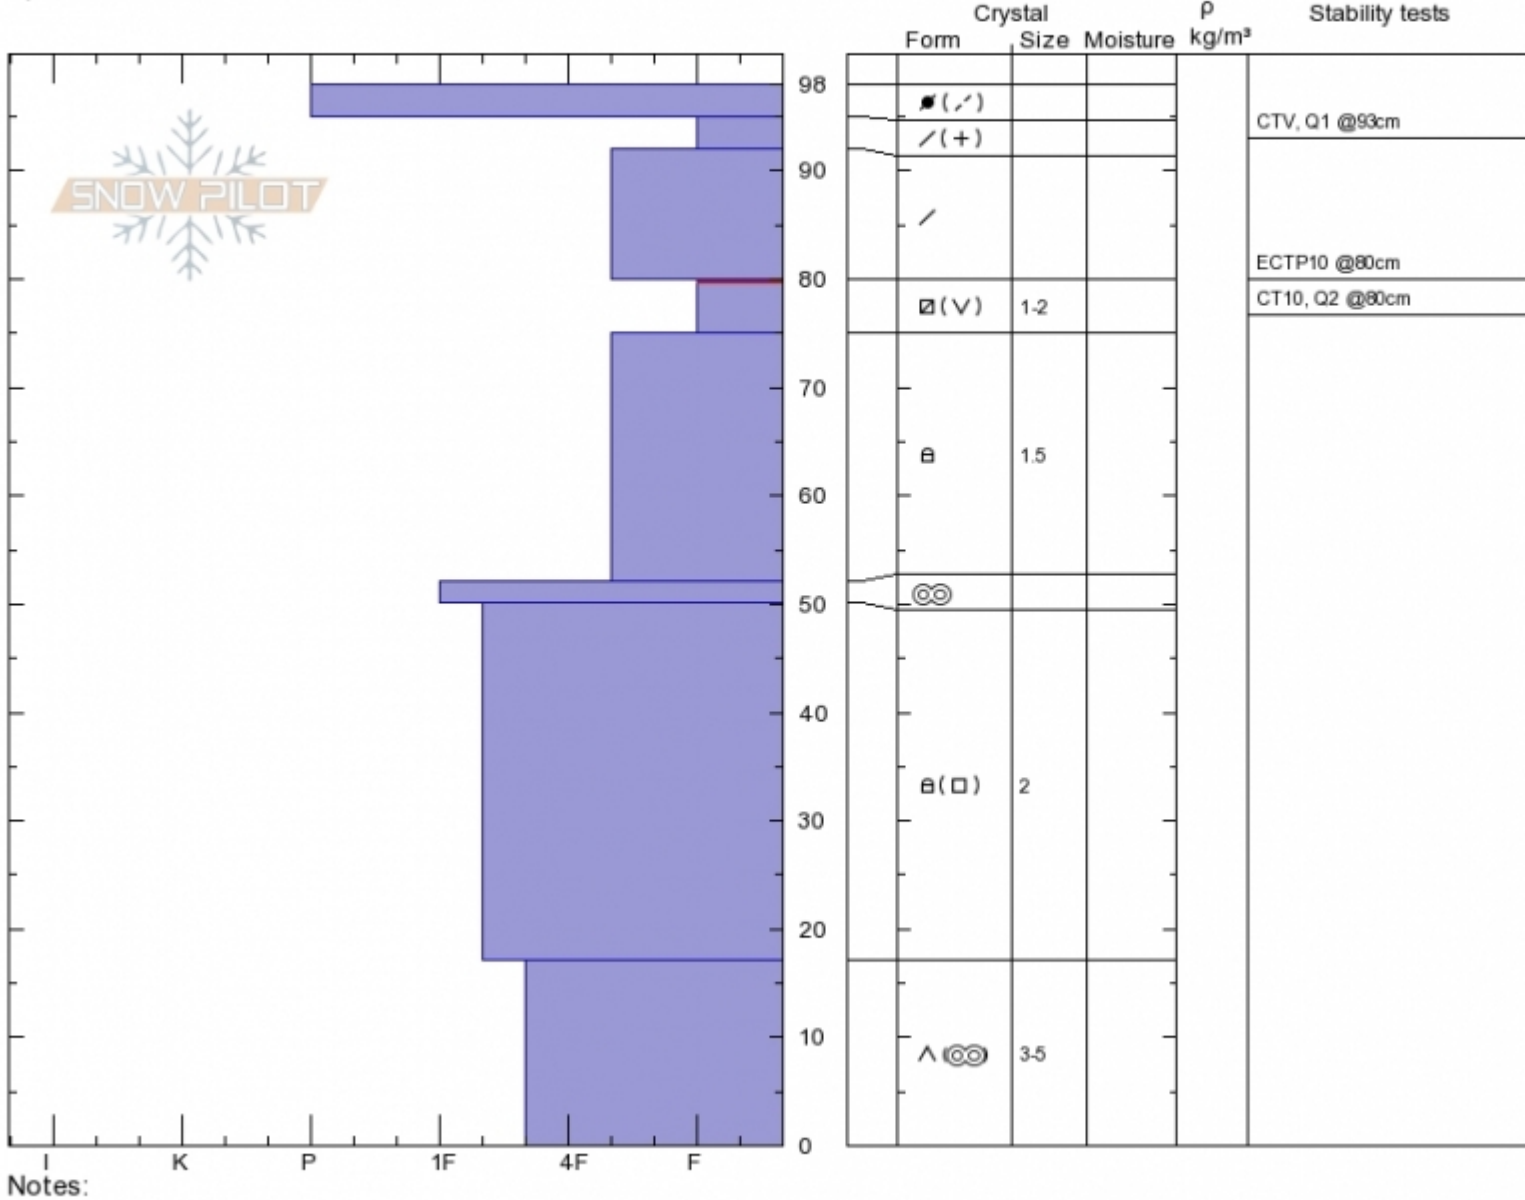

Second Yellow Mule  
Madison Range-N  
MT

Elevation: 9380 ft  
Aspect: 45°

Alex Marienthal  
Sun Dec 16 10:20 2018  
Co-ord: 45.17730N, -111.40087W  
Slope Angle: 30°  
Wind Loading: yes

Stability: **Poor**  
Air Temperature:  
Sky Cover: **SCT**  
Precipitation:  
Wind: **Calm**

HS98  
Stability Test Notes

Layer No  
75-80: Pr  
0-17: Icy r

Specifics: Cracking; Recent activity on similar slopes; Recent activity on different slopes; Snowmobile tracks on slope

Advisory Region  
Northern Madison  
**Avalanche Details:** [Snowmobiler triggered wind slab on Buck Ridge](#)  
Northern Madison, 2018-12-16