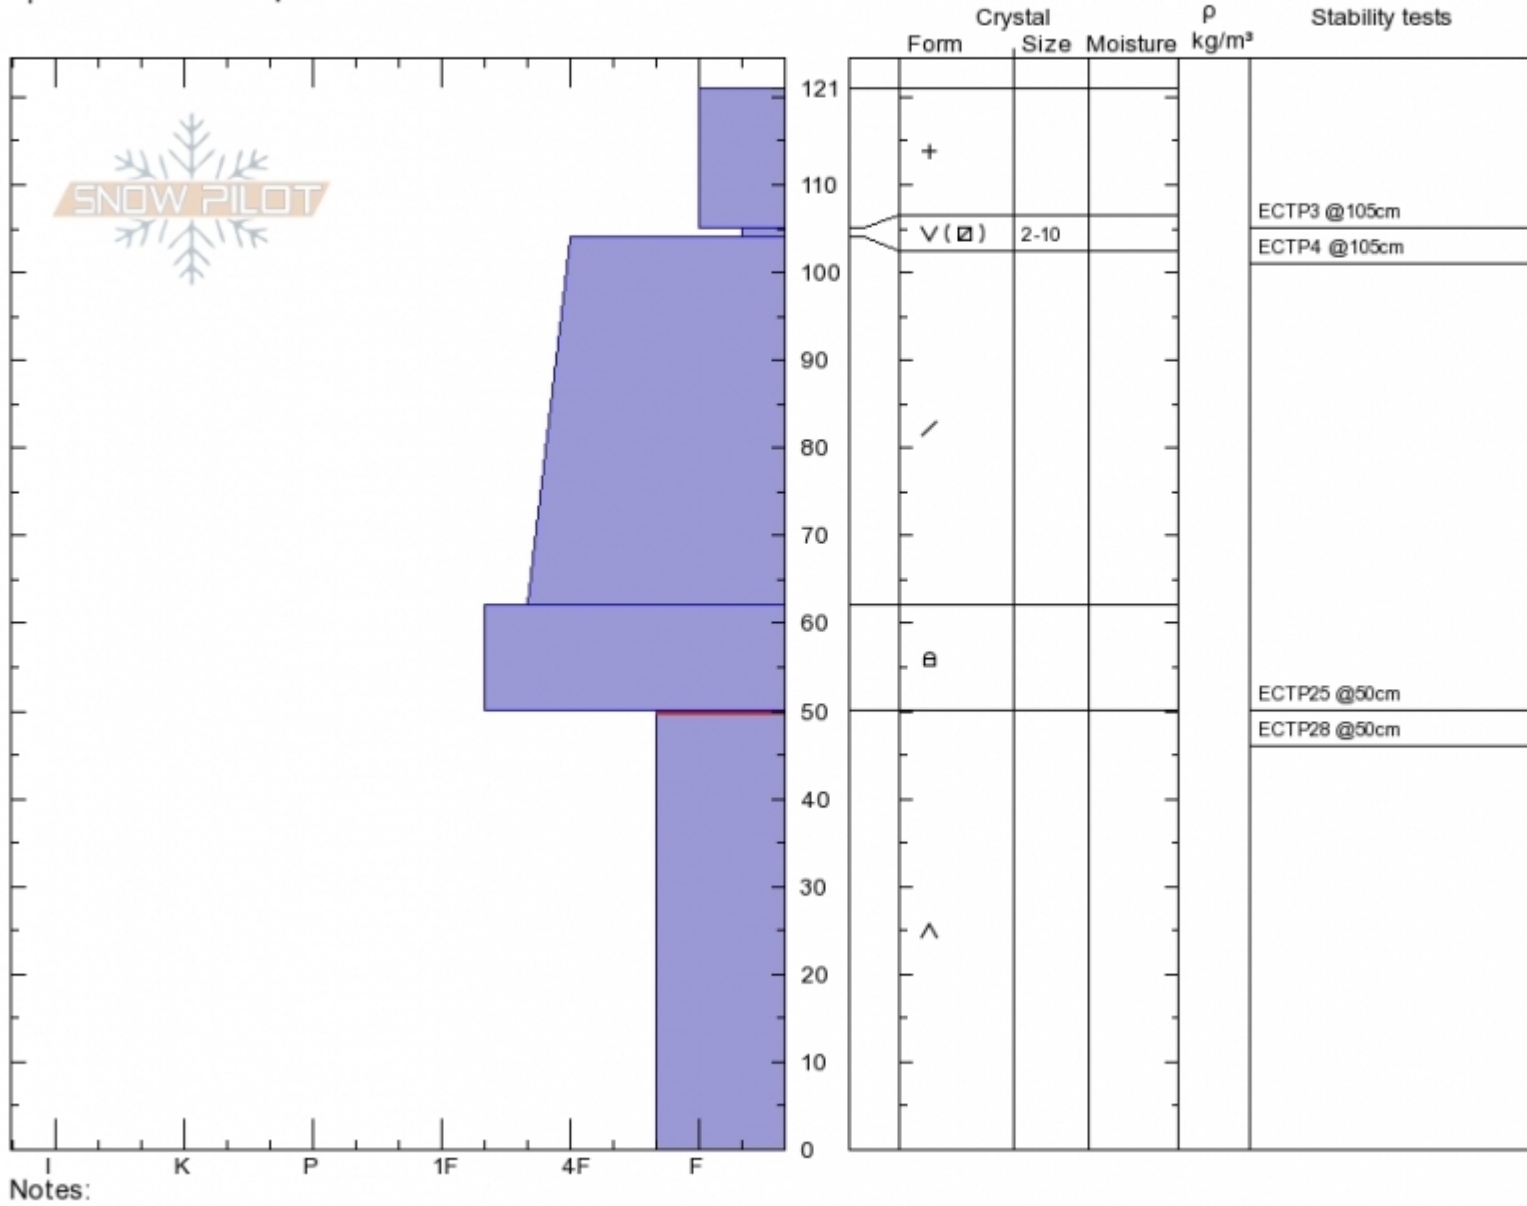

**Bacon Rind - 3 Feb**  
**Madison Range-S**  
**MT**  
 Elevation: **9000 ft**  
 Aspect: **90°**  
 Specifics: **We skied slope**

**Ian Hoyer**  
**Sun Feb 3 12:00 2019**  
 Co-ord: **44.95868N, -111.09929W**  
 Slope Angle: **30°**  
 Wind Loading: **no**

Stability: **Fair**  
 Air Temperature: **20°F**  
 Sky Cover: **OVC**  
 Precipitation: **S1**  
 Wind: **SW Moderate**

**HS121**  
 Stability Test Notes

Layer No  
 0-50: Prob

Advisory Region  
 Southern Madison  
 Southern Madison, 2019-02-03