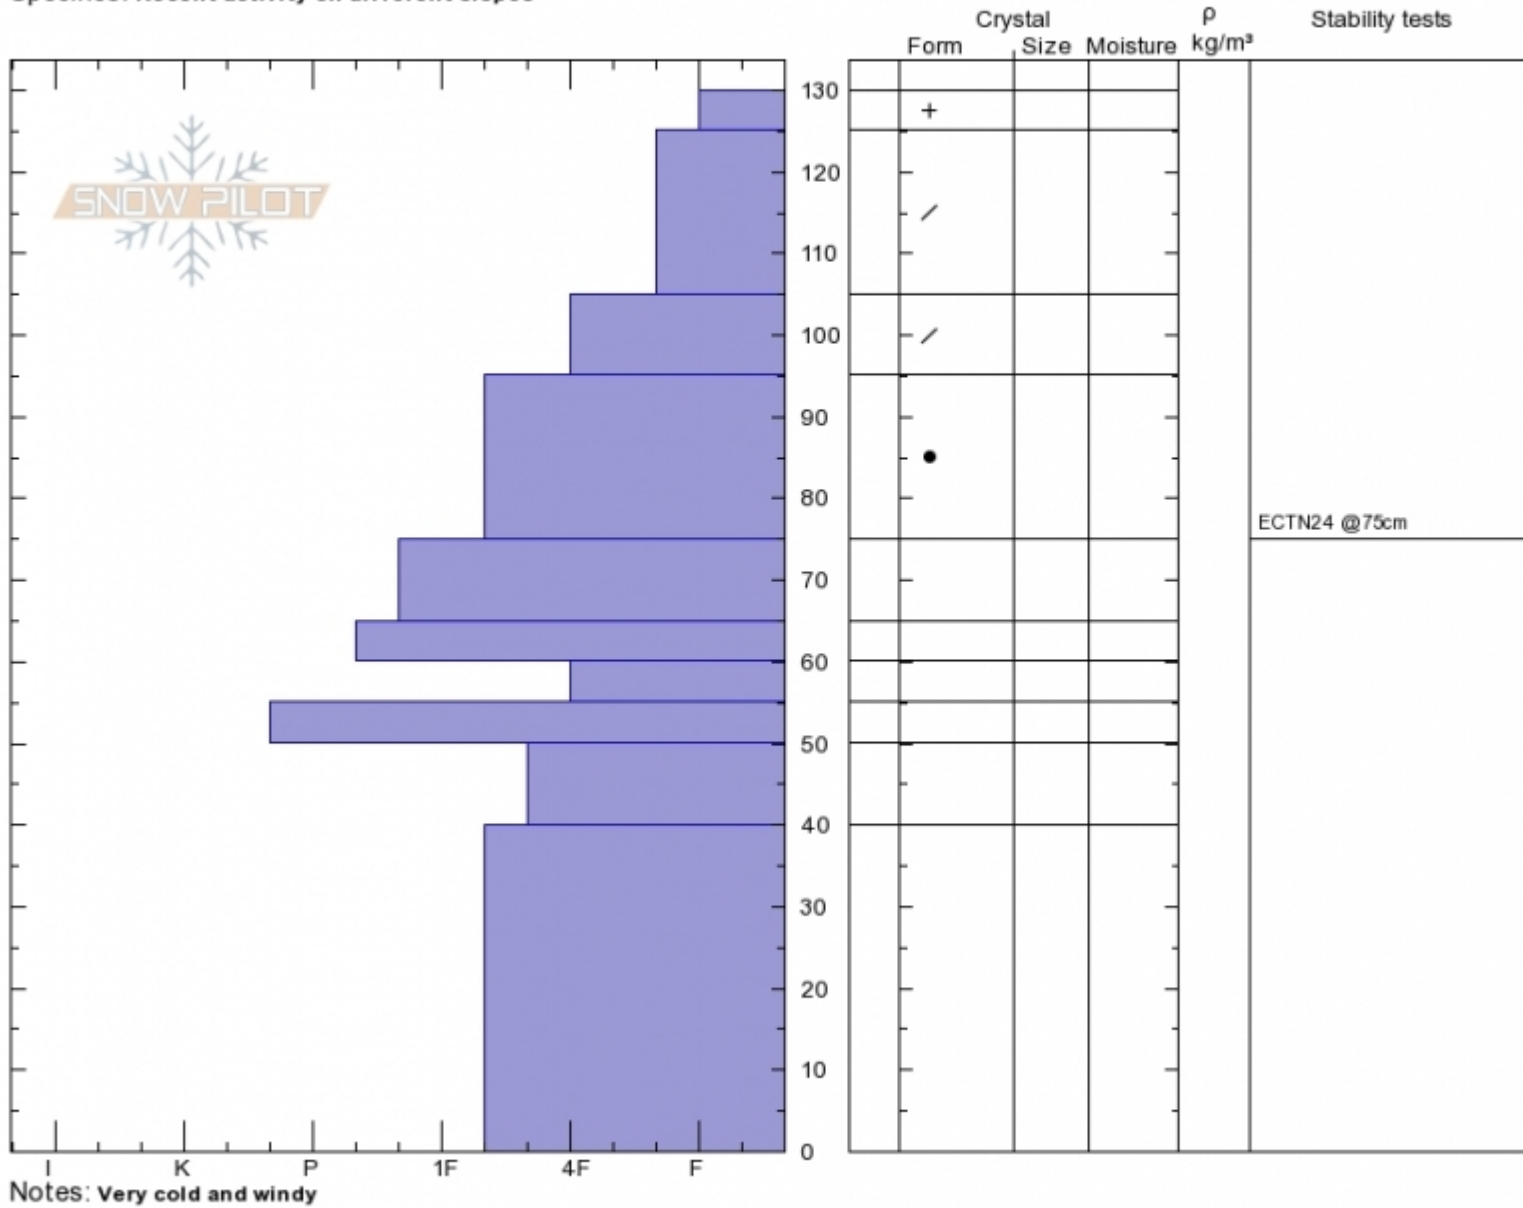

Throne, top north
 Bridger Range
 MT
 Elevation: 8320 ft
 Aspect: 350°
 Specifics: Recent activity on different slopes

Alex Marienthal
 Sun Feb 3 11:00 2019
 Co-ord: 45.88254N, -110.95274W
 Slope Angle: 25°
 Wind Loading: previous

Stability: **Good**
 Air Temperature: -8°C
 Sky Cover: **SCT**
 Precipitation: **S1**
 Wind: **S Moderate**

HS130
 Stability Test Notes

Layer No

Advisory Region
 Bridger Range
 Bridger Range, 2019-02-04