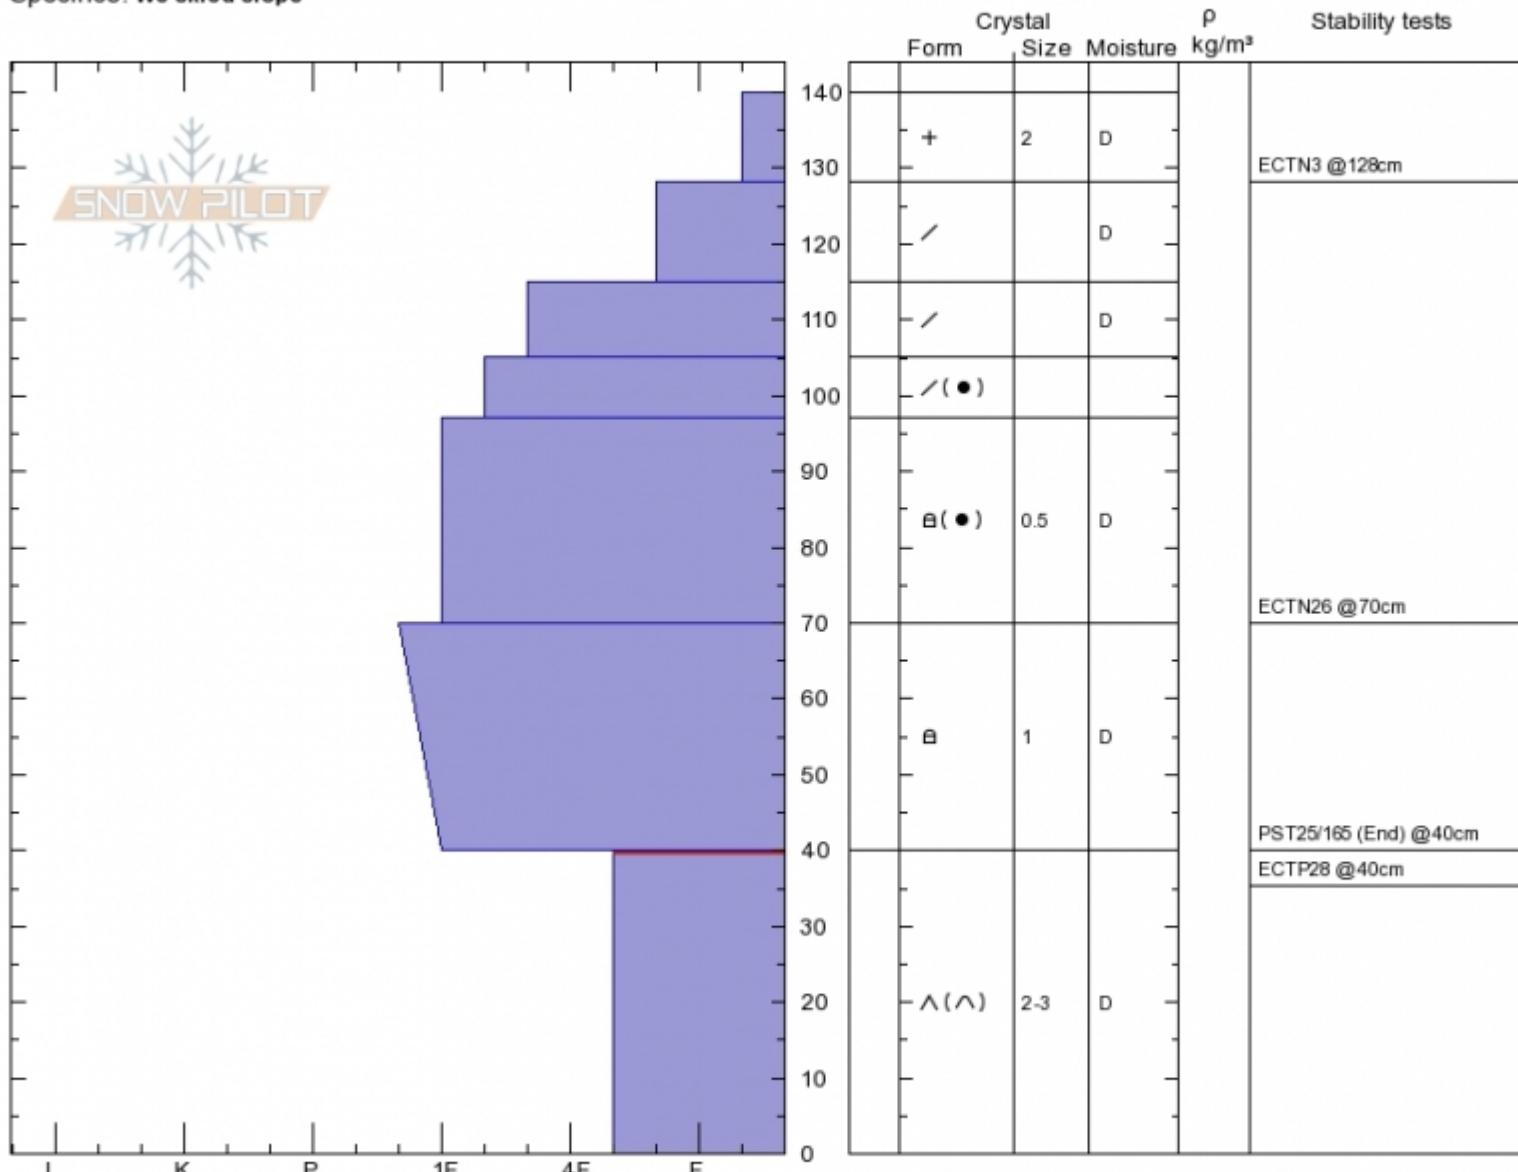

Bacon Rind Upper Meadow
Madison Range-S
MT
 Elevation: **2680 m**
 Aspect: **95°**
 Specifics: **We skied slope**

Carl Birkeland
Wed Feb 6 11:15 2019
 Co-ord: **44.96993N, -111.09560W**
 Slope Angle: **22°**
 Wind Loading: **no**

Stability: **Fair**
 Air Temperature:
 Sky Cover: **FEW**
 Precipitation: **NO**
 Wind: **Calm**

HS140
Stability Test Notes

Layer No
0-40: Pro

Notes: Was looking for SH layer but didn't find it. Most reactive layer was the DH at the bottom of the pack.