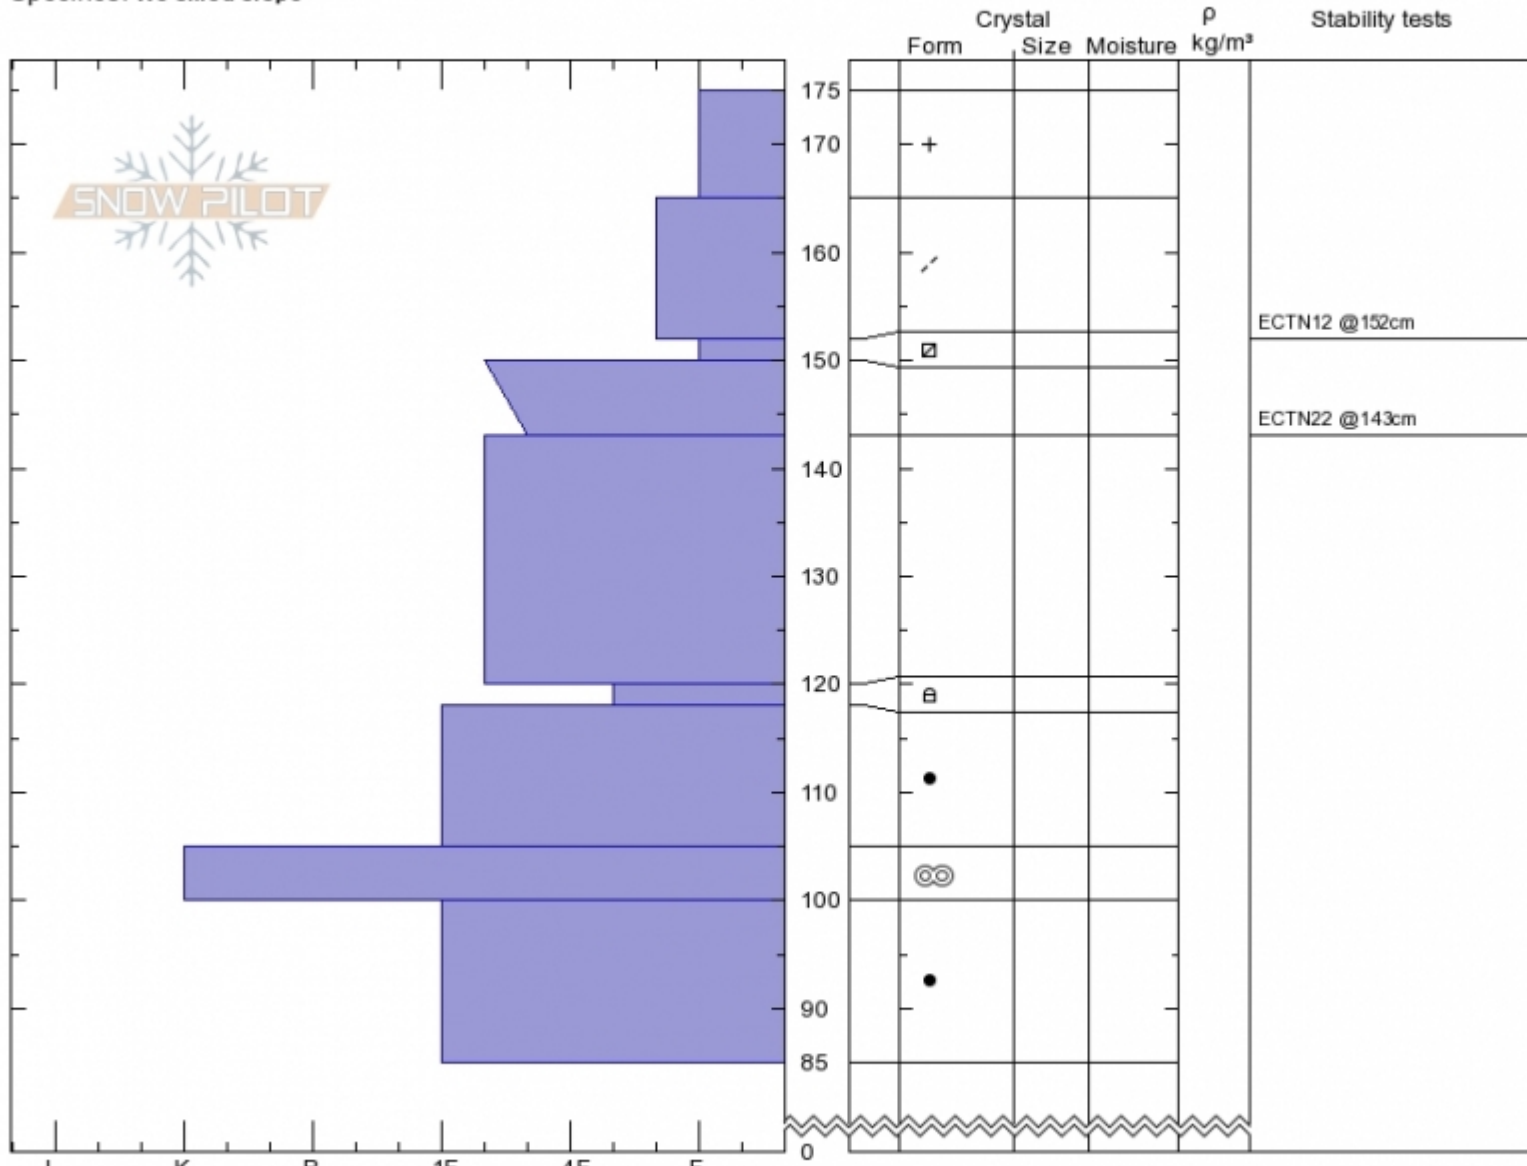

east 9595'  
 Beartooths  
 MT  
 Elevation: 9300 ft  
 Aspect: 115°  
 Specifics: We skied slope

Beau Fredlund  
 Thu Feb 7 13:00 2019  
 Co-ord: 45.01989N, -110.00917E  
 Slope Angle: 28°  
 Wind Loading:

Stability:  
 Air Temperature: -18°C  
 Sky Cover: CLR  
 Precipitation: NO  
 Wind: SW Light Breeze

HS175  
 Stability Test Notes

Layer No  
 150-152: F

Notes: One collapse experienced at about 7500' on the approach. Winds were blustery and moving snow about the upper elevation ridge. Light in the mid elevations. Also noted some small natural loose snow avalanches on steep northerly facing terrain (from the la...