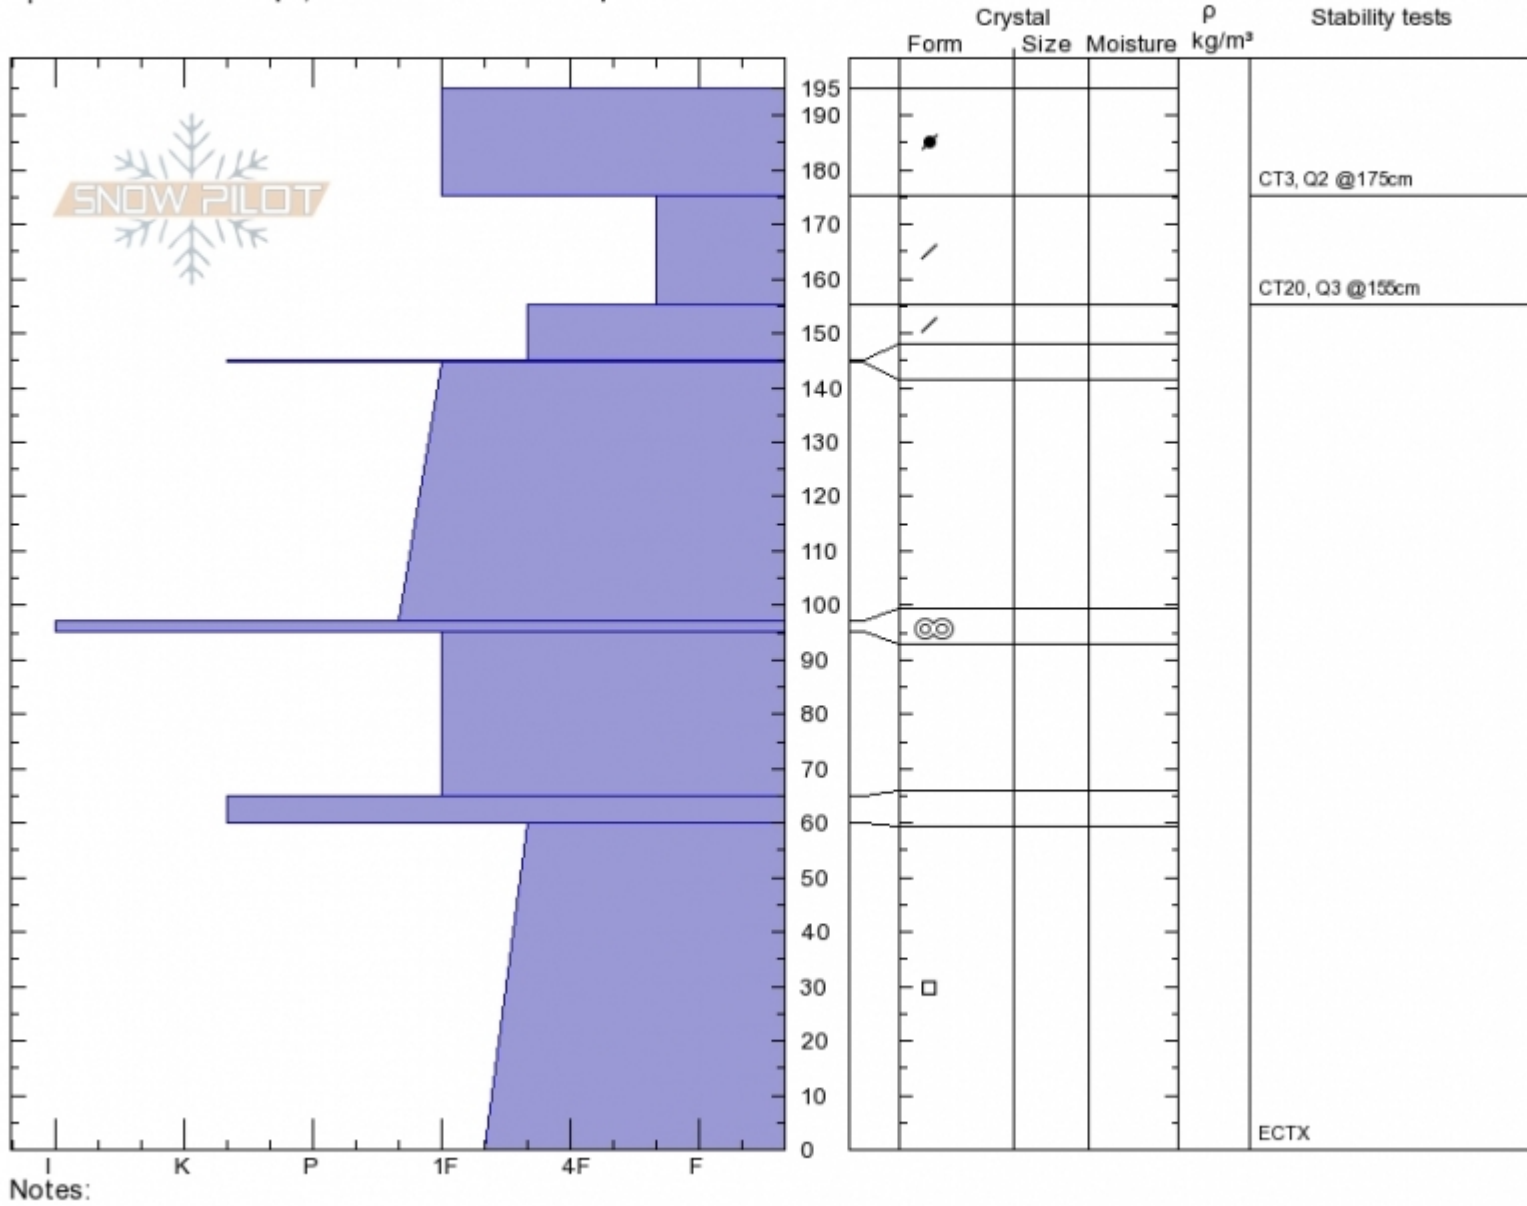

Rasta
Cooke City
MT
 Elevation: **9850 ft**
 Aspect: **200°**
 Specifics: **We skied slope; Snowmobile tracks on slope**

Doug Chabot-Admin
Mon Feb 11 12:10 2019
 Co-ord: **45.07015N, -109.94611W**
 Slope Angle: **34°**
 Wind Loading: **no**

Stability: **Good**
 Air Temperature: **-16°C**
 Sky Cover: **OVC**
 Precipitation: **S2**
 Wind: **N Moderate**

HS195
Stability Test Notes

Layer No
60-65: De

Advisory Region
 Cooke City
 Cooke City, 2019-02-13