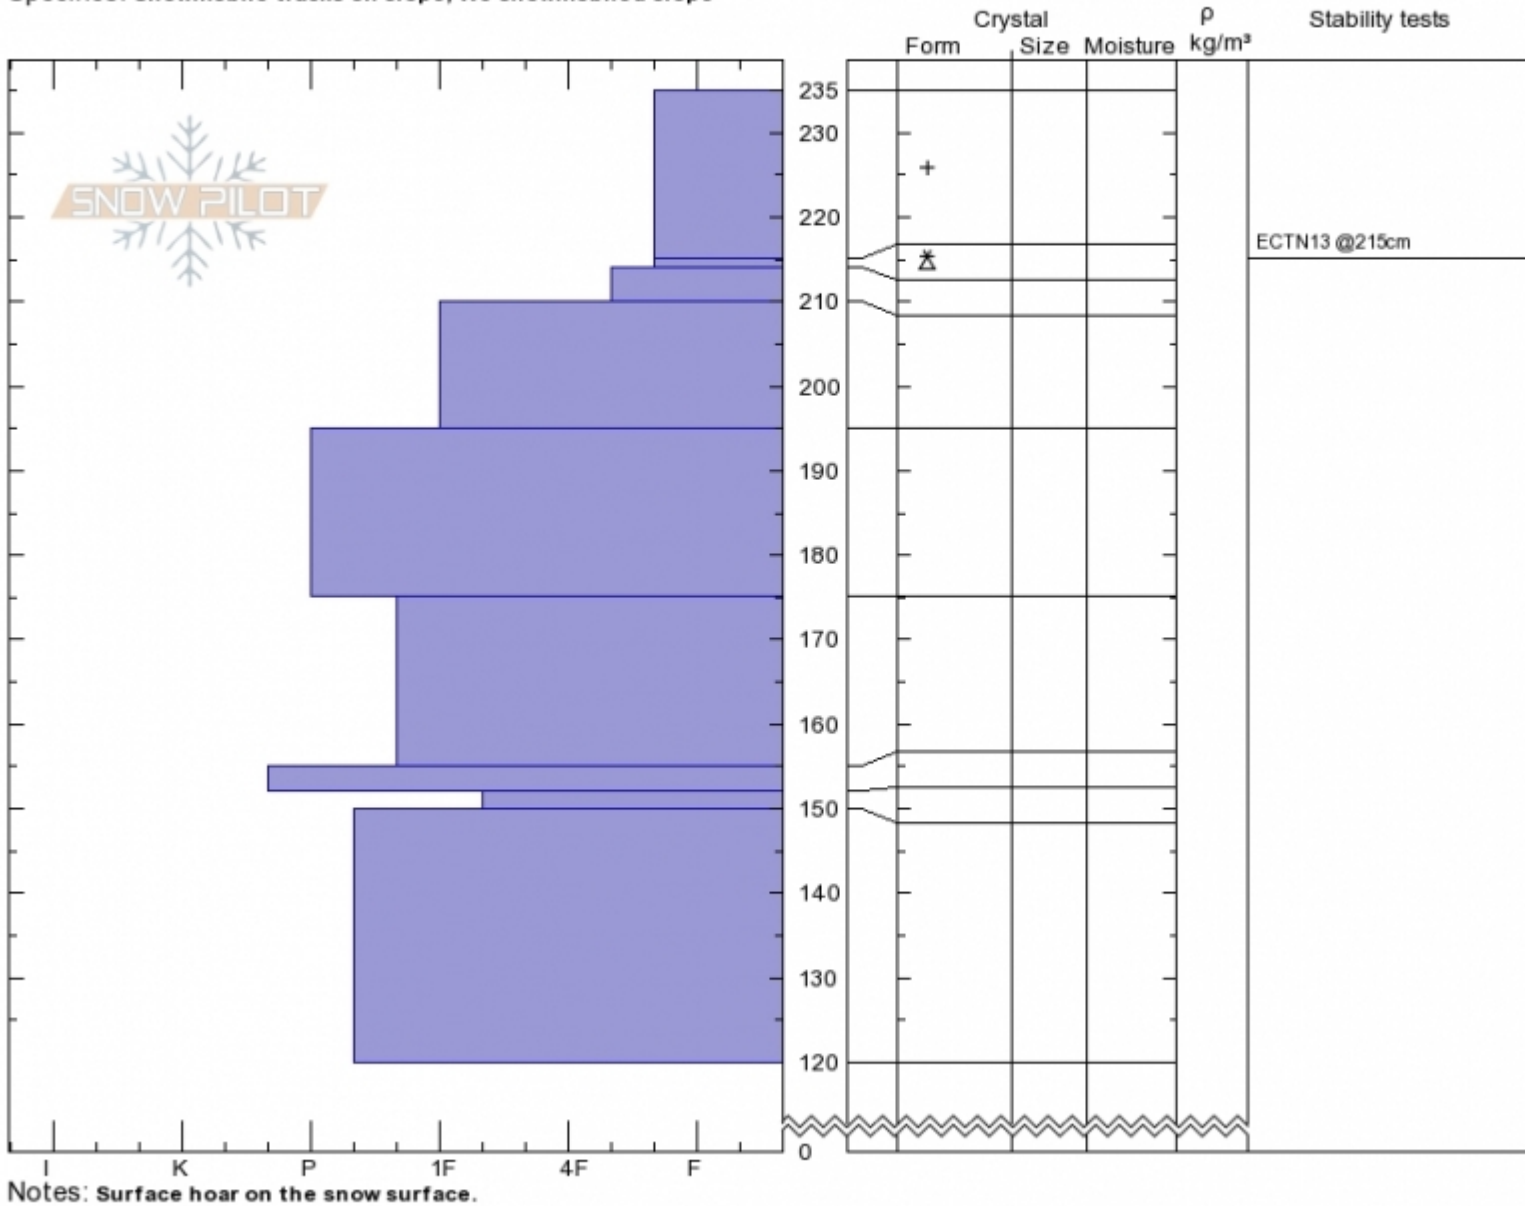

Crown Butte  
 Cooke City  
 MT  
 Elevation: 9600 ft  
 Aspect: 138°  
 Specifics: Snowmobile tracks on slope; We snowmobiled slope

Ian Hoyer  
 Mon Feb 18 09:00 2019  
 Co-ord: 45.04981N, -109.96120W  
 Slope Angle: 15°  
 Wind Loading: previous

Stability: **Good**  
 Air Temperature:  
 Sky Cover: **CLR**  
 Precipitation: **NO**  
 Wind: **Calm**

HS235 PF30  
 Stability Test Notes

Layer No  
 214-215: F

Advisory Region  
 Cooke City  
 Longitude  
 -109.96W  
 Latitude  
 45.05N  
 Cooke City, 2019-02-18