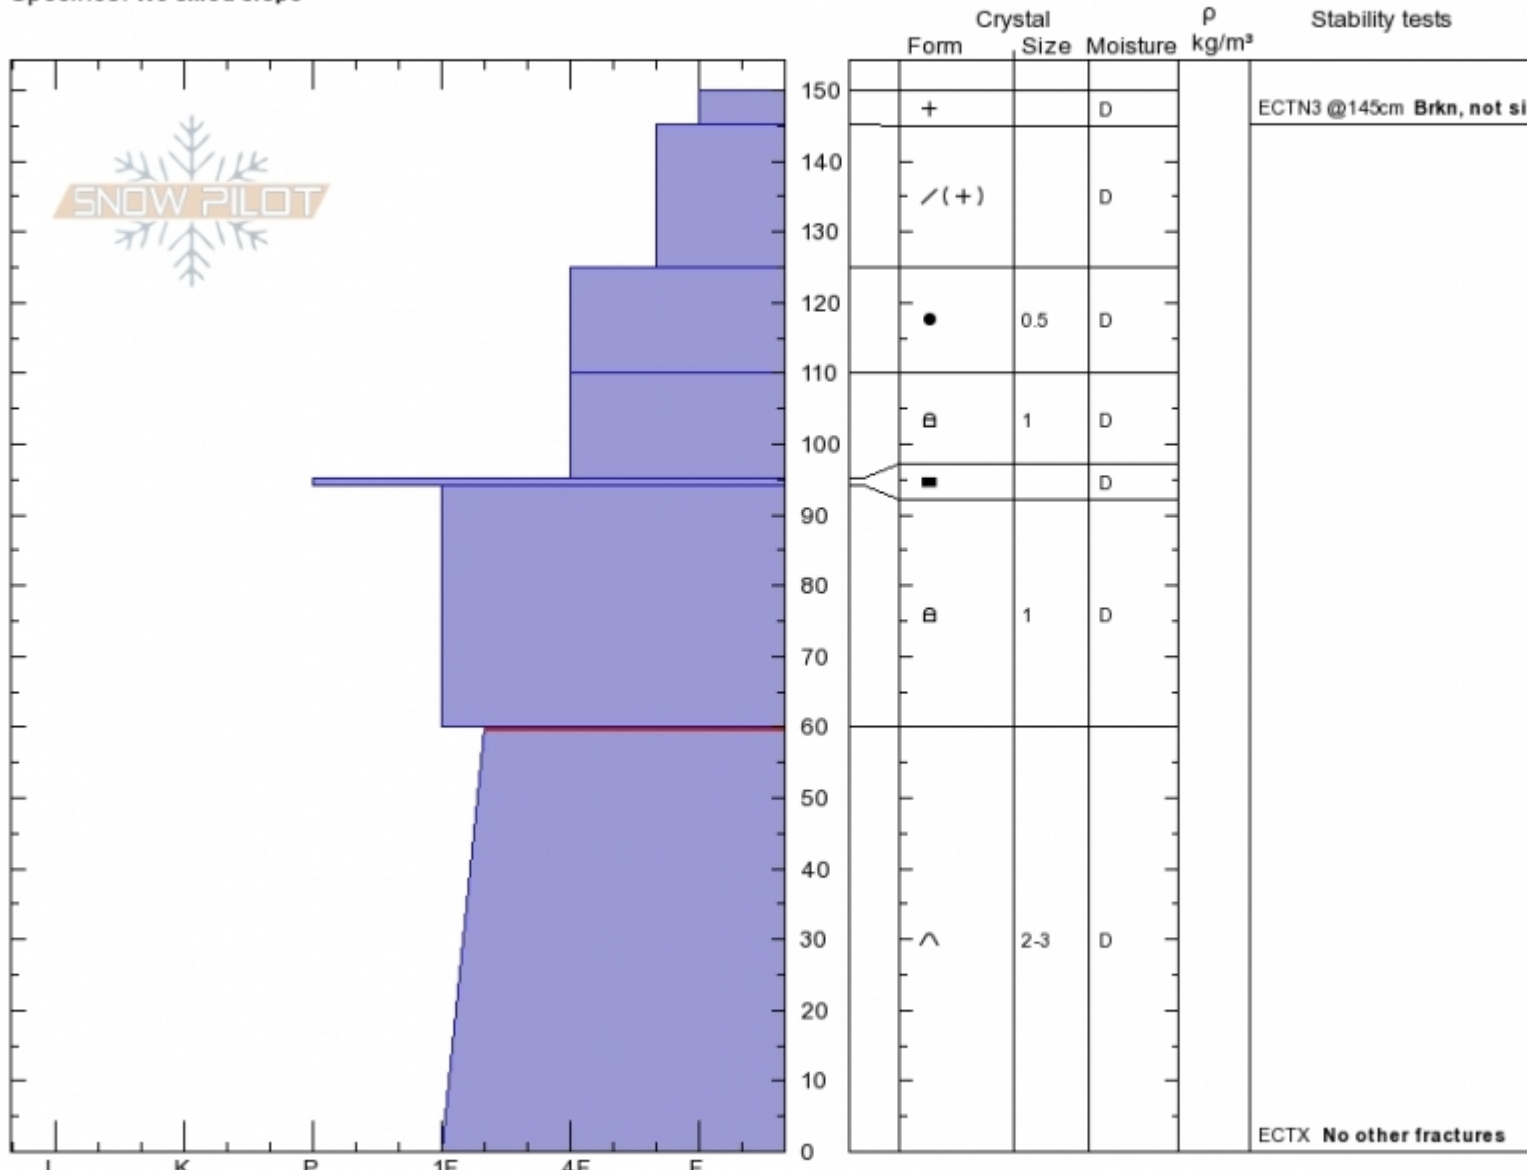

Mt Ellis Burn
Gallatin Range-N
MT
 Elevation: **2490 m**
 Aspect: **90°**
 Specifics: **We skied slope**

Karl Birkeland
Fri Mar 1 11:00 2019
 Co-ord: **45.57834N, -110.95410W**
 Slope Angle: **28°**
 Wind Loading: **no**

Stability: **Very Good**
 Air Temperature:
 Sky Cover: **SCT**
 Precipitation: **NO**
 Wind: **W Light Breeze**

HS150
 Stability Test Notes
145: Brkn, not significant
0: No other fractures

Layer No
 0-60: Prob

Notes: Much less new snow (just 25 cm) than other nearby areas like the Bridgers or down near Big Sky.

Advisory Region
 Northern Gallatin
 Longitude
 -110.95W
 Latitude
 45.58N
 Northern Gallatin, 2019-03-01