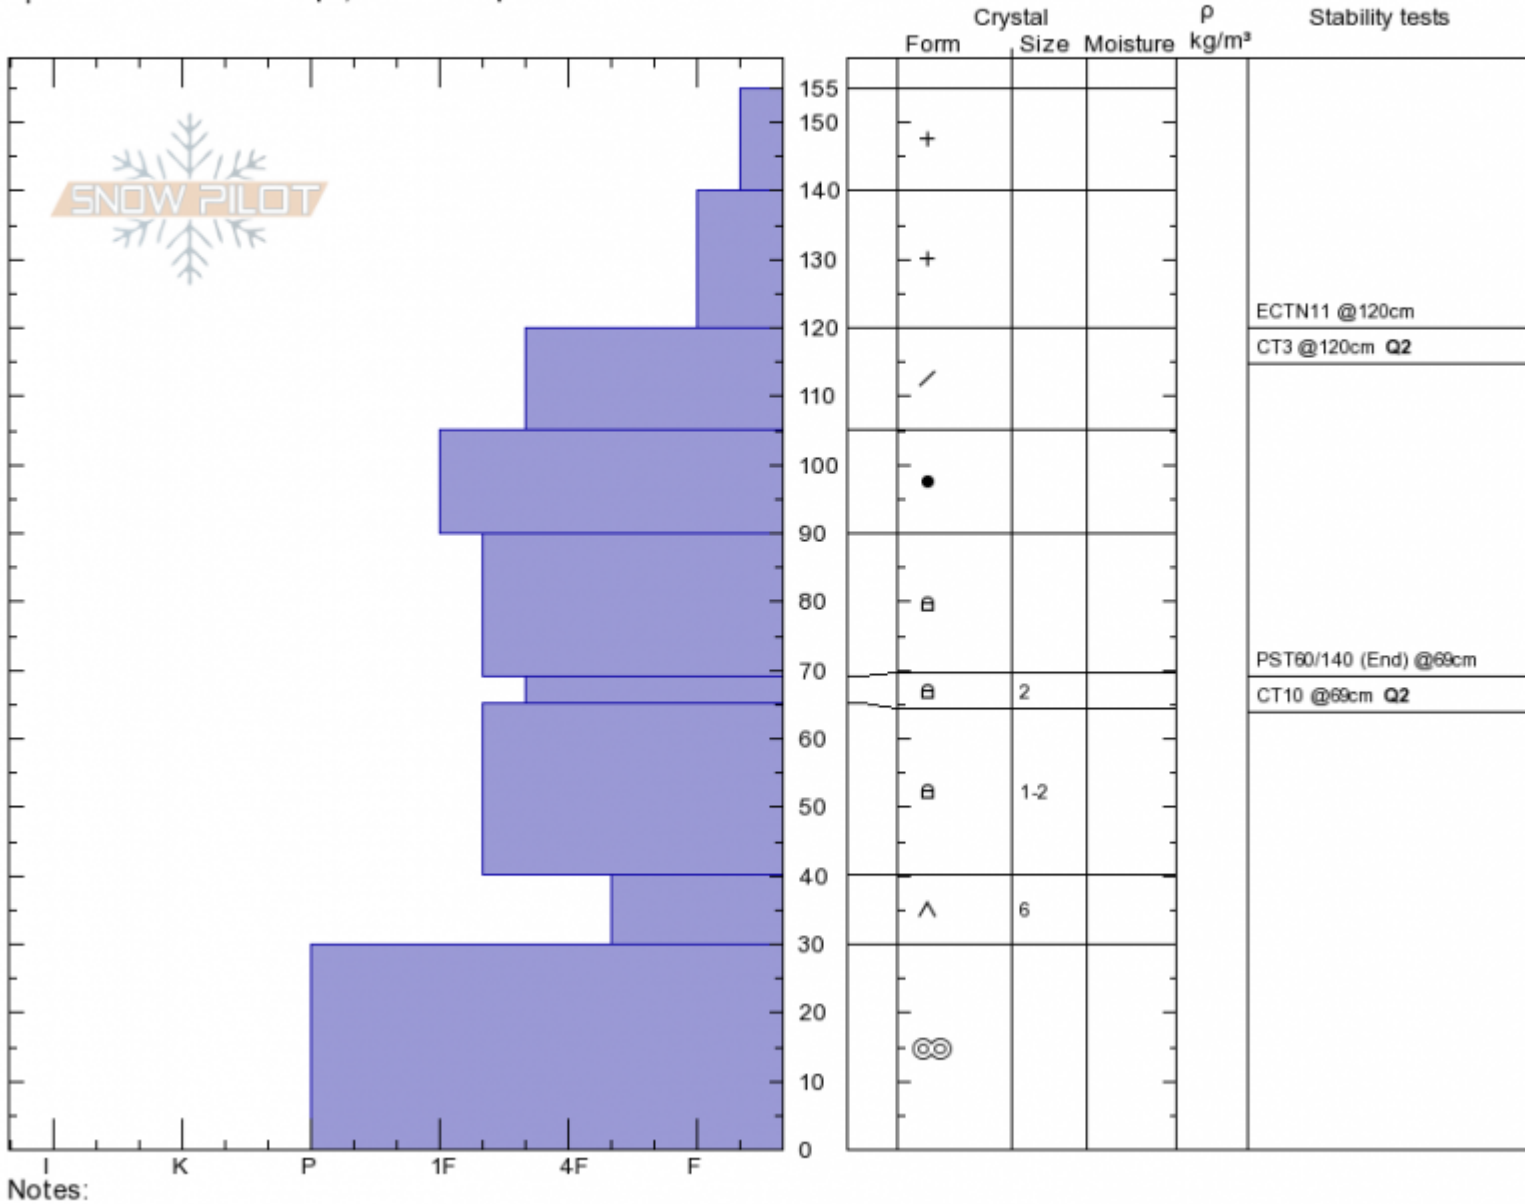

Beehive Basin

Andrew Schauer

Stability: Fair

HS155 PS20

Layer No

Sat Mar 2 10:30 2019

Air Temperature: -12°C

Stability Test Notes

65-69: Pro

Montana, Madison Range Co-ord: 45.32055N, -111.38106W

Sky Cover: OVC

120: Q2

Elevation: 8850 ft

Slope Angle: 27°

Precipitation: S-1

69: Q2

Aspect: 240°

Wind Loading: no

Wind: SW Light Breeze

Specifics: Ski tracks on slope; We skied slope

Notes:

Advisory Region
 Northern Madison
 Longitude
 -111.38W
 Latitude
 45.32N
 Northern Madison, 2019-03-02