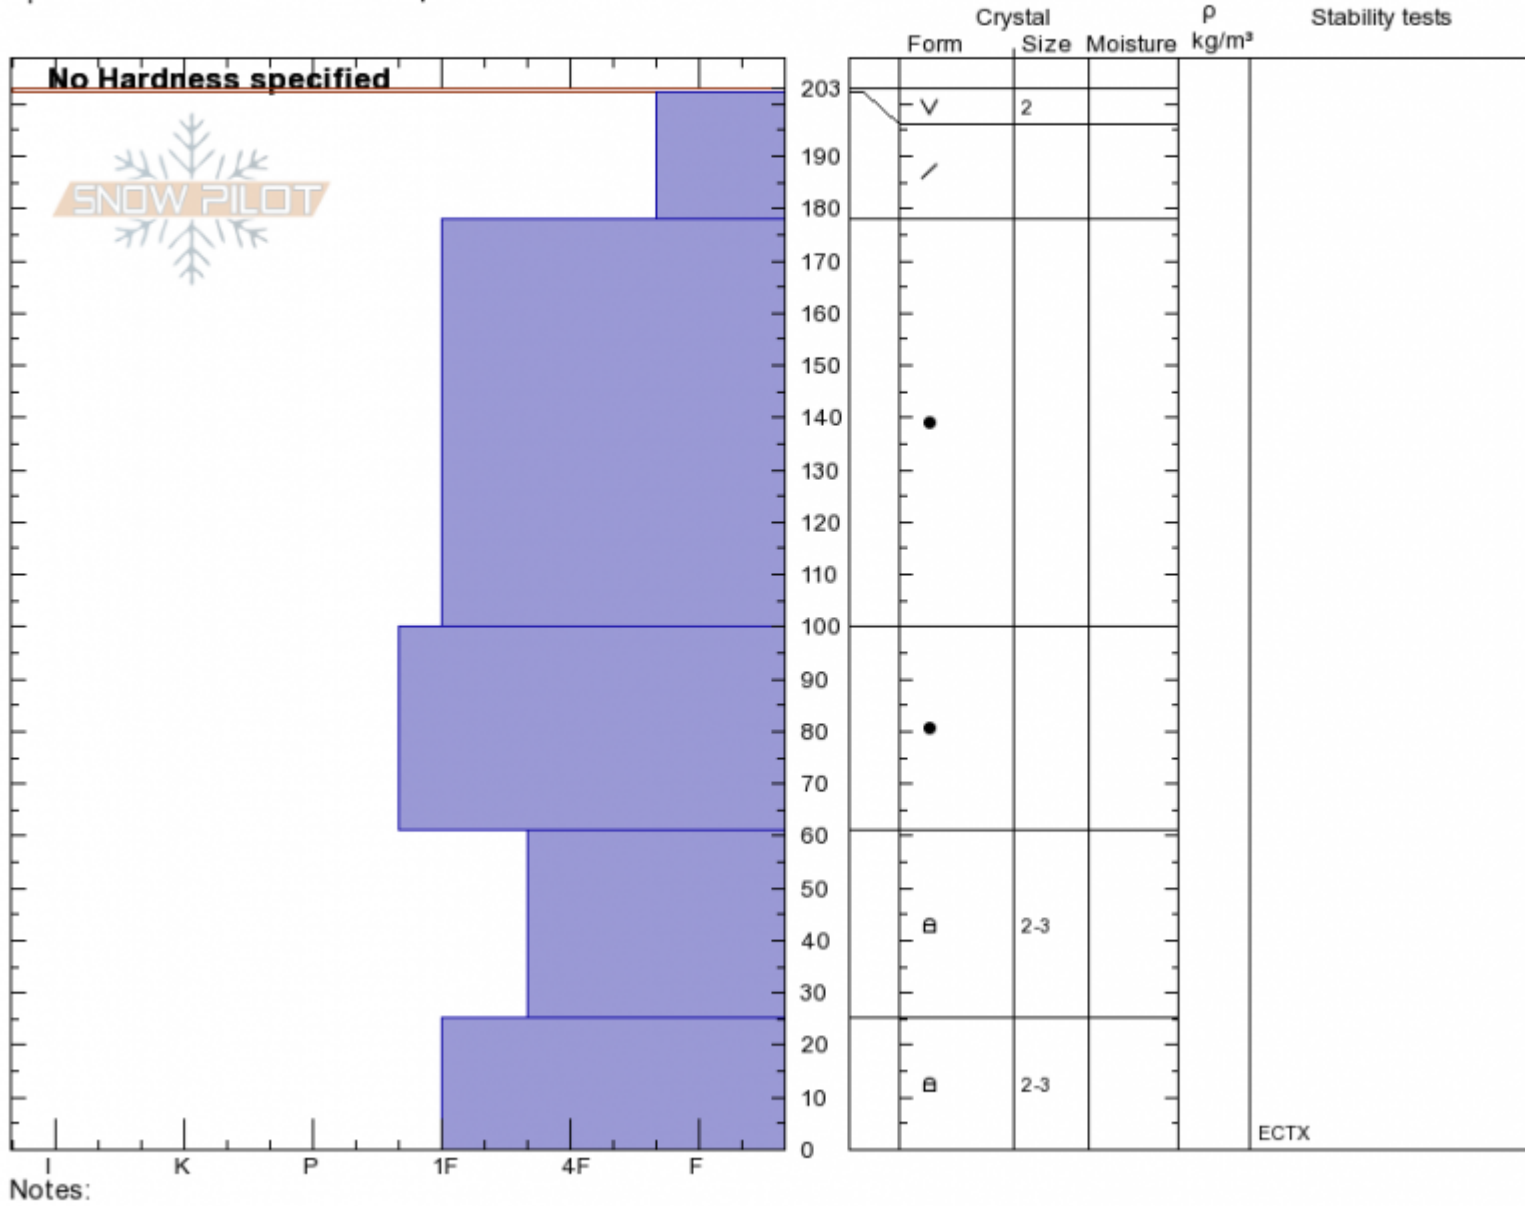

Ski Hill
 Henry Mtns
 MT
 Elevation: 8050 ft
 Aspect: 85°
 Specifics: Snowmobile tracks on slope

Andrew Schauer
 Mon Mar 4 12:00 2019
 Co-ord: 44.69732N, -111.29451W
 Slope Angle: 29°
 Wind Loading: no

Stability: **Good**
 Air Temperature:
 Sky Cover: **FEW**
 Precipitation: **NO**
 Wind: **Calm**

HS203 PF20
 Stability Test Notes

Layer No
 25-61: Pro

Advisory Region
 Lionhead Range
 Longitude
 -111.30W
 Latitude
 44.70N
 Lionhead Range, 2019-03-04