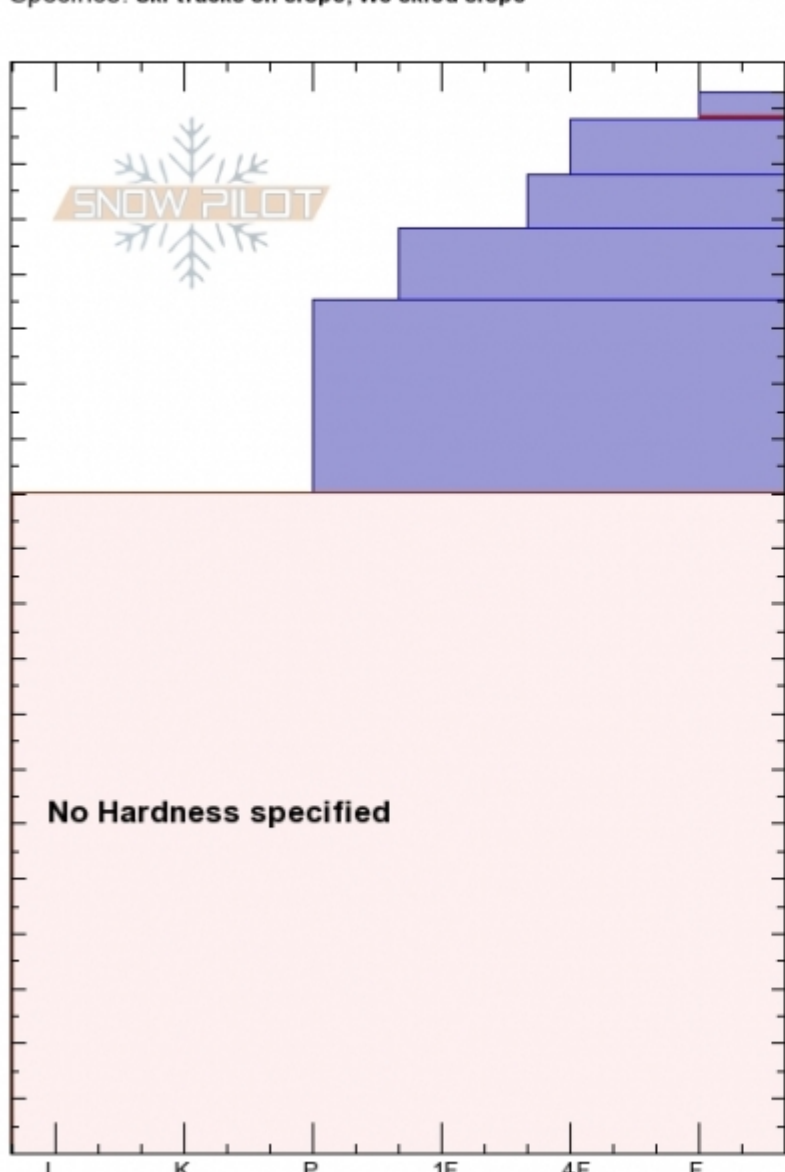

Bacon Rind Upper Meadow
Madison Range-S
MT
 Elevation: **2740 m**
 Aspect: **80°**
 Specifics: **Ski tracks on slope; We skied slope**

Marl Birkeland
Wed Mar 6 11:30 2019
 Co-ord: **44.96104N, -111.10022W**
 Slope Angle: **22°**
 Wind Loading: **no**

Stability: **Very Good**
 Air Temperature:
 Sky Cover: **OVC**
 Precipitation: **S-1**
 Wind: **Calm**

HS193
Stability Test Notes

Layer No
188-193: P
0-120: No

Depth (cm)	Crystal Form	Crystal Size	Moisture	ρ (kg/m ³)	Stability tests
193	+ (/)	1	D		ECTN5 @188cm
180	•	0.5	D		
170		0.5	D		
160	•	0.3	D		ECTN25 @155cm
140	•	0.3			