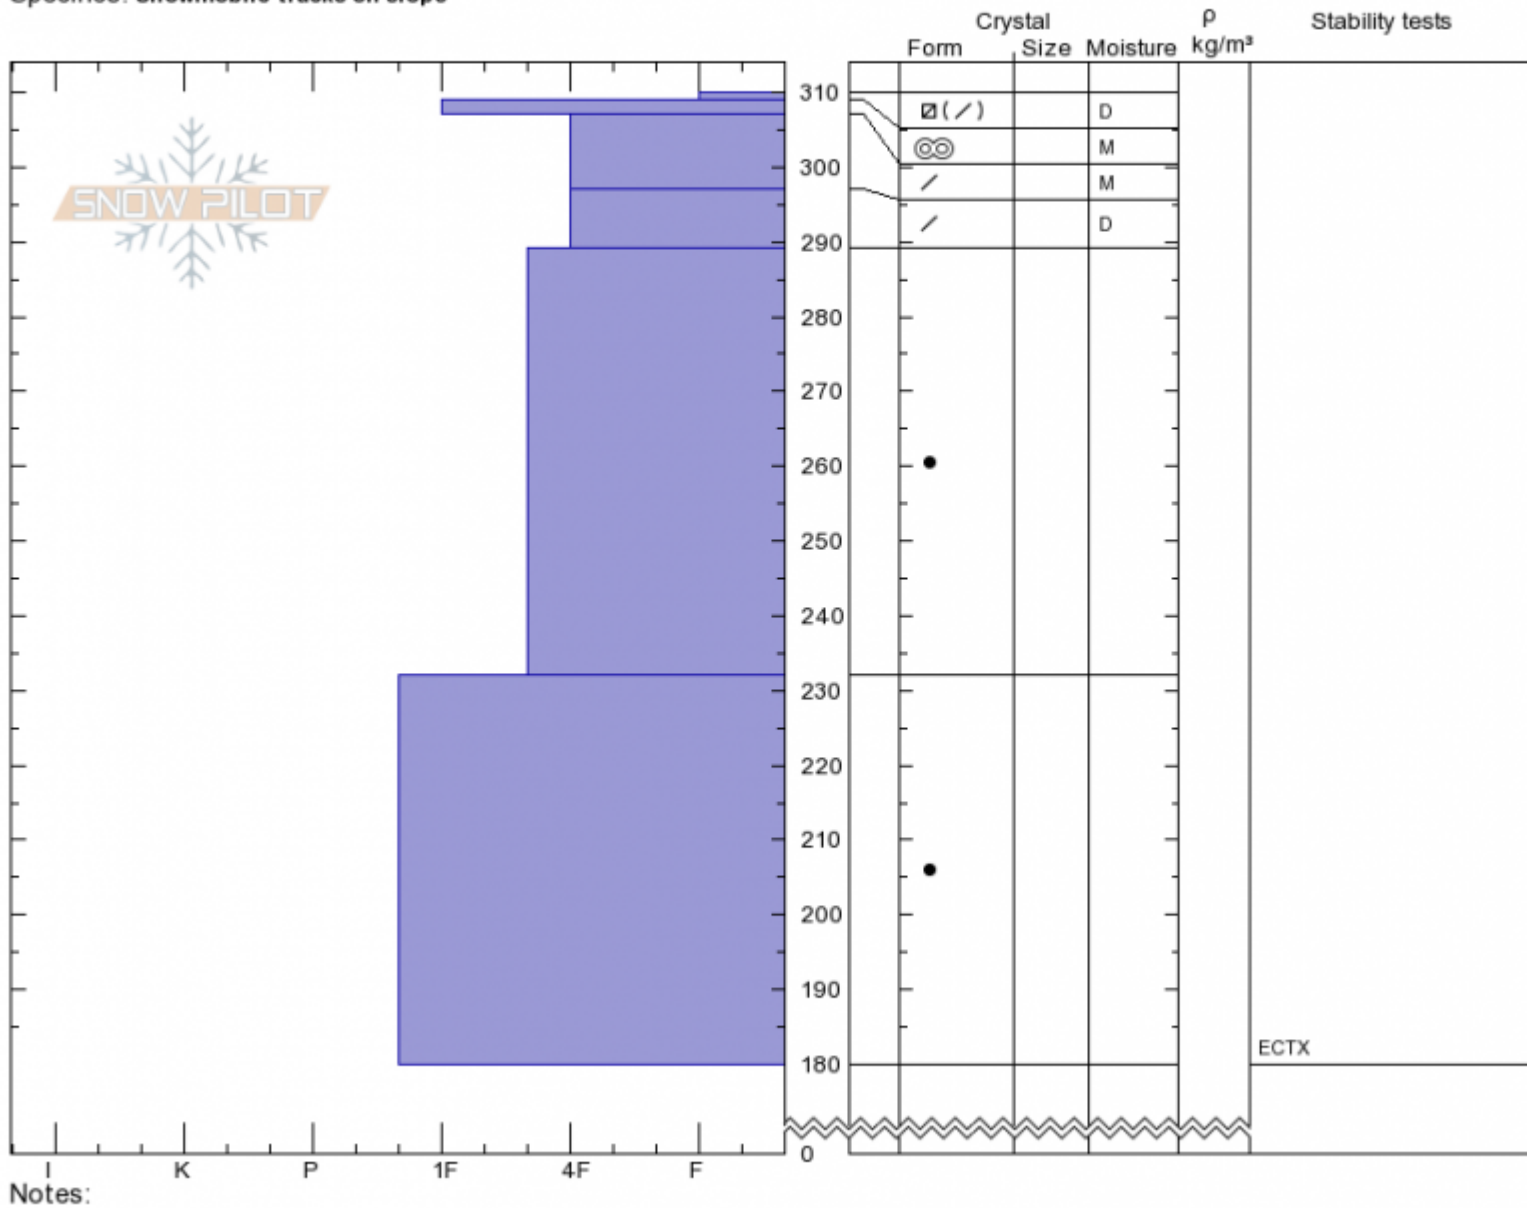

Henderson Bench  
 Cooke City  
 MT  
 Elevation: 9580 ft  
 Aspect: 90°  
 Specifics: Snowmobile tracks on slope

Andrew Schauer  
 Sun Mar 17 13:30 2019  
 Co-ord: 45.04988N, -109.93107W  
 Slope Angle: 35°  
 Wind Loading: previous

Stability: Good  
 Air Temperature: 2°C  
 Sky Cover: FEW  
 Precipitation: NO  
 Wind: Calm

HS310 PF30  
 Stability Test Notes

Layer No

Advisory Region  
 Cooke City  
 Longitude  
 -109.93W  
 Latitude  
 45.05N  
 Cooke City, 2019-03-17