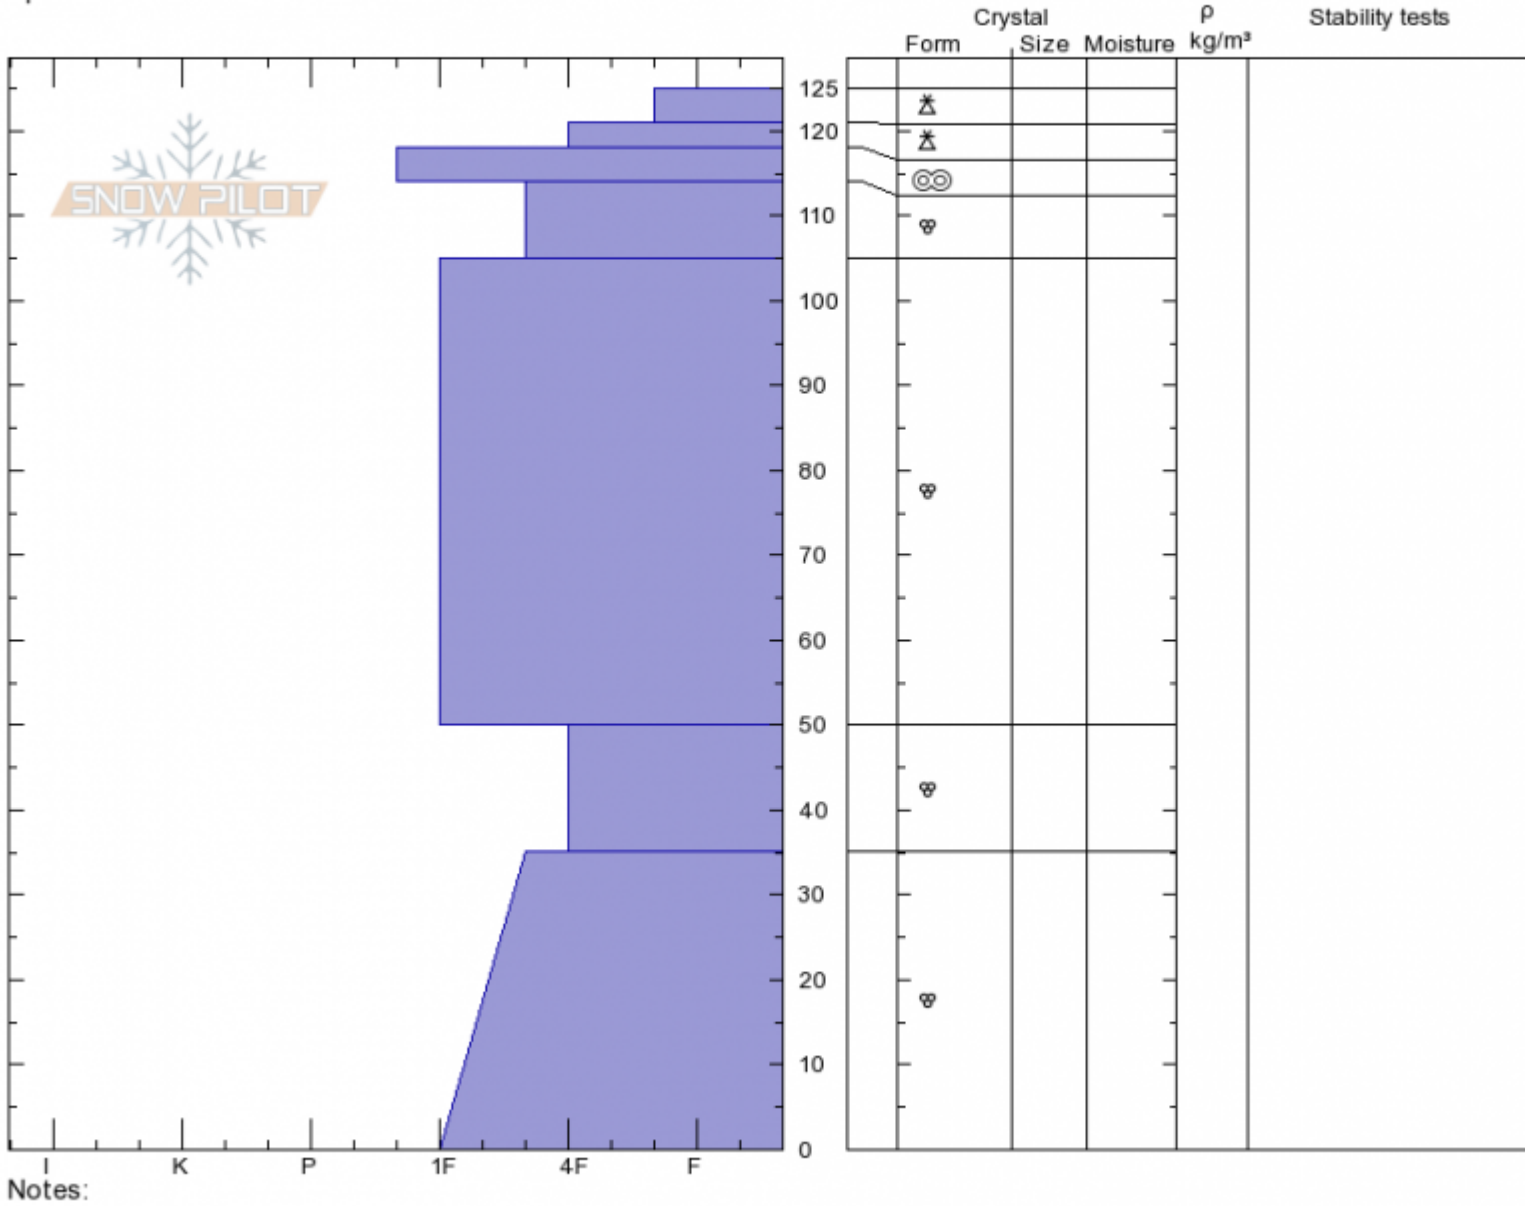

Tuman Gulch
Bridger Range
MT
 Elevation: **8450 ft**
 Aspect: **225°**
 Specifics:

Andrew Schauer
Sat Apr 6 11:00 2019
 Co-ord: **45.82326N, -110.93265W**
 Slope Angle: **31°**
 Wind Loading: **no**

Stability: **Fair**
 Air Temperature: **-1°C**
 Sky Cover: **FEW**
 Precipitation: **NO**
 Wind: **SW Light Breeze**

HS125 PF15

Layer No

Notes:

Advisory Region
 Bridger Range
 Longitude
 -110.93W
 Latitude
 45.82N
 Bridger Range, 2019-04-06