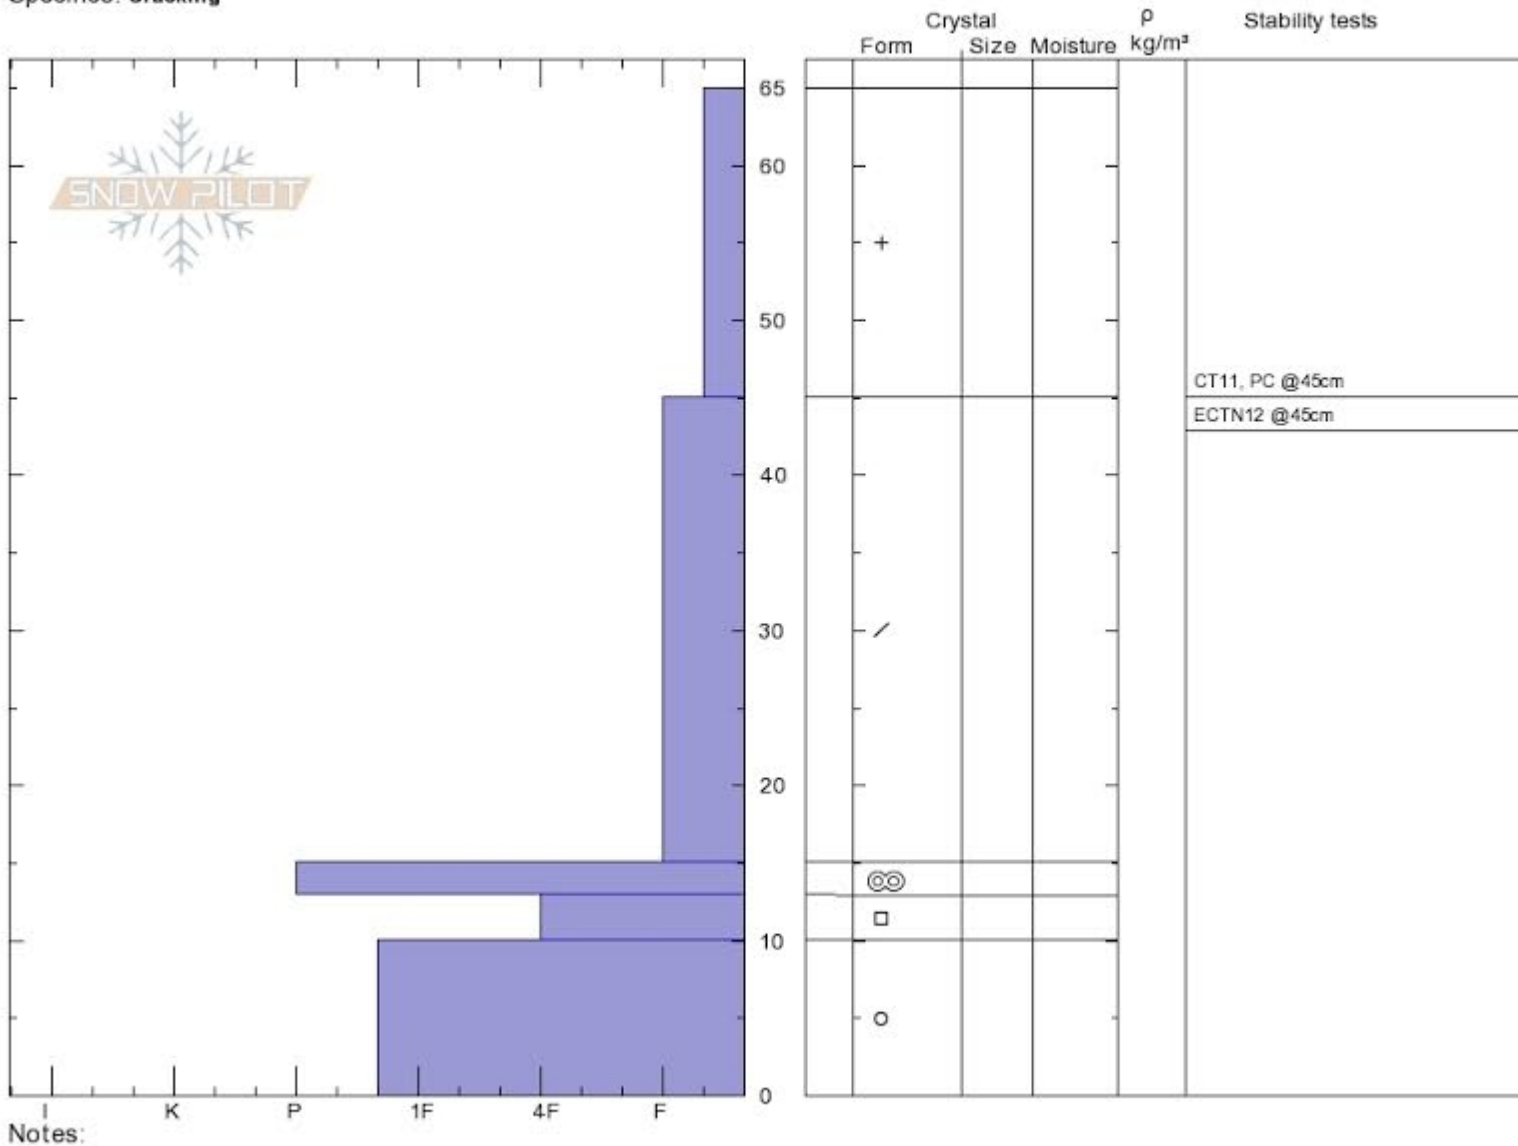

lower apron
Bridger Range
MT
Elevation: 7600 ft
Aspect: 70°
Specifics: Cracking

peter carse
10/20/2019 - 11:00am
Co-ord: 45.82497N, -110.92474W
Slope Angle: 29°
Wind Loading:

Stability:
Air Temperature: 27°C
Sky Cover: OVC
Precipitation: S1
Wind: N Light Breeze

HS: 65 PF: 45
Stability Test Notes

Layer Notes

Notes:
Advisory Region
Bridger Range
Longitude
-110.92W
Latitude
45.82N
Bridger Range, 2019-10-22