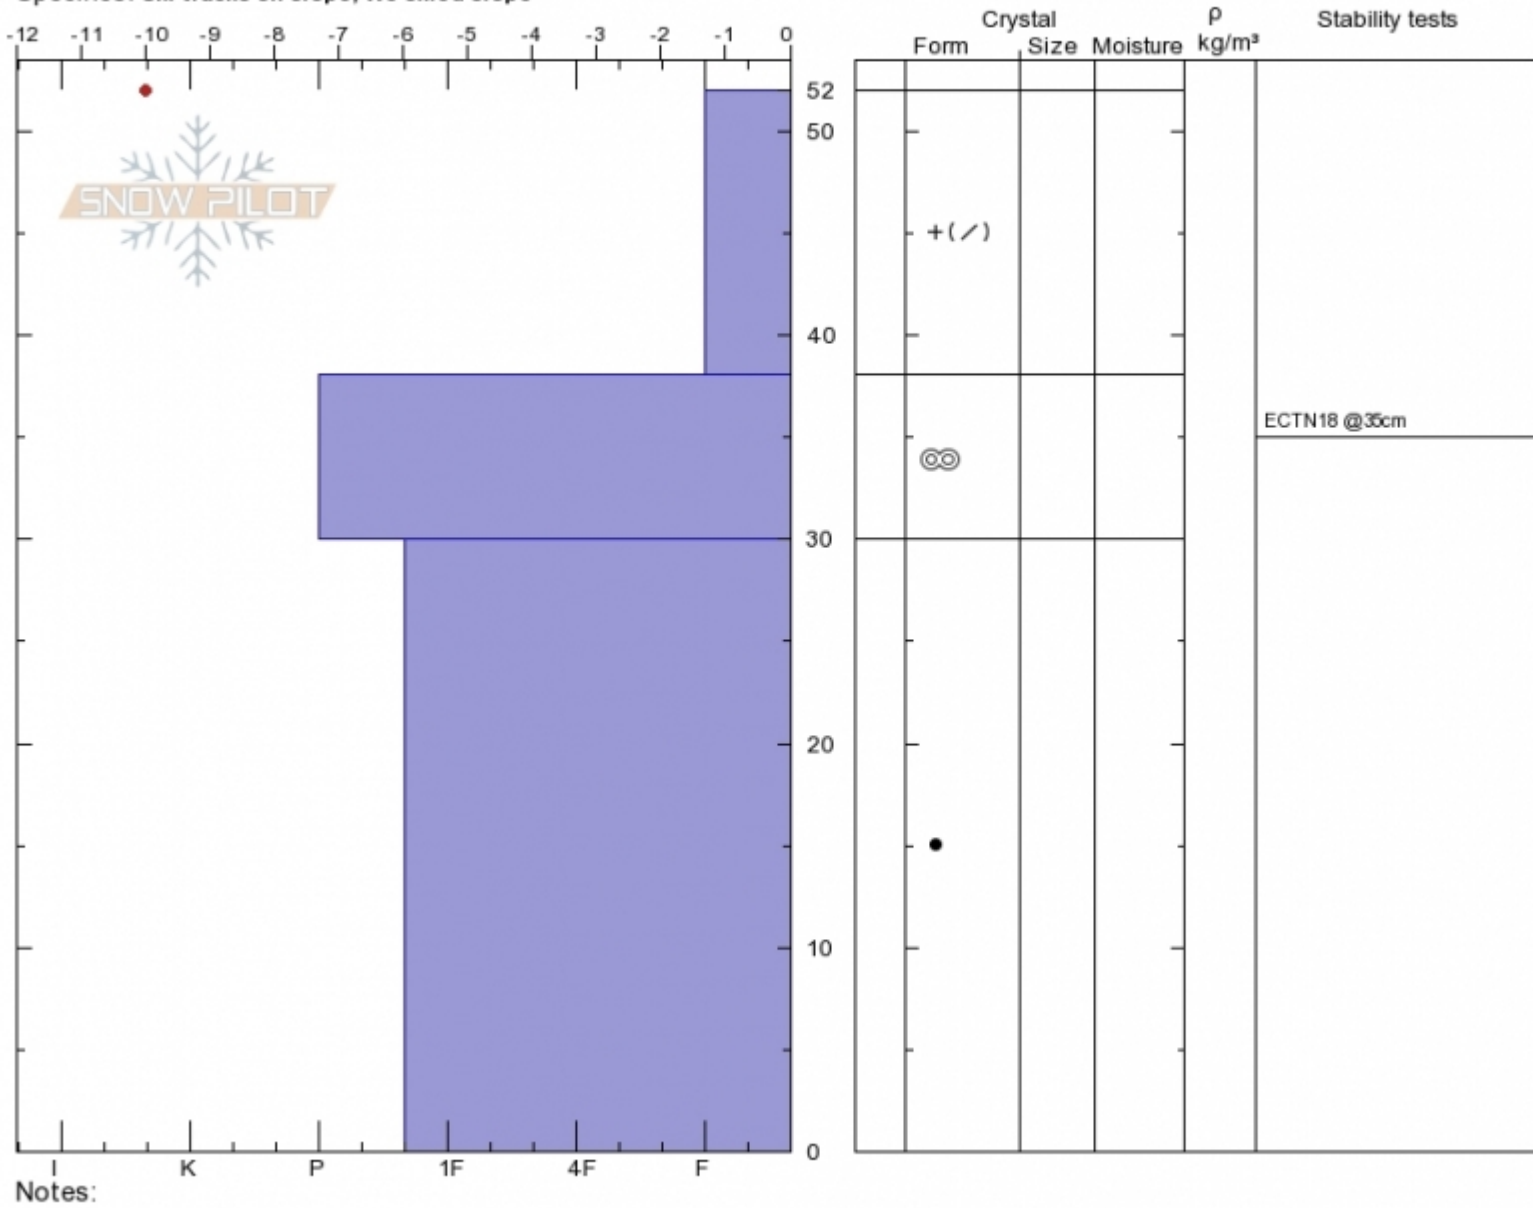

**Bottom of Ramp**  
**Bridger Range**  
**MT**  
 Elevation: **7889 ft**  
 Aspect: **90°**  
 Specifics: **Ski tracks on slope; We skied slope**

**Alex Marienthal**  
**10/27/2019 - 10:45am**  
 Co-ord: **45.82954N, -110.92921W**  
 Slope Angle: **20°**  
 Wind Loading: **no**

Stability: **Good**  
 Air Temperature: **-16°C**  
 Sky Cover: **BKN**  
 Precipitation: **S-1**  
 Wind: **W Light Breeze**

HS: **52**  
 Stability Test Notes

Layer No

Advisory Region  
 Bridger Range  
 Longitude  
 -110.93W  
 Latitude  
 45.83N  
 Bridger Range, 2019-10-27