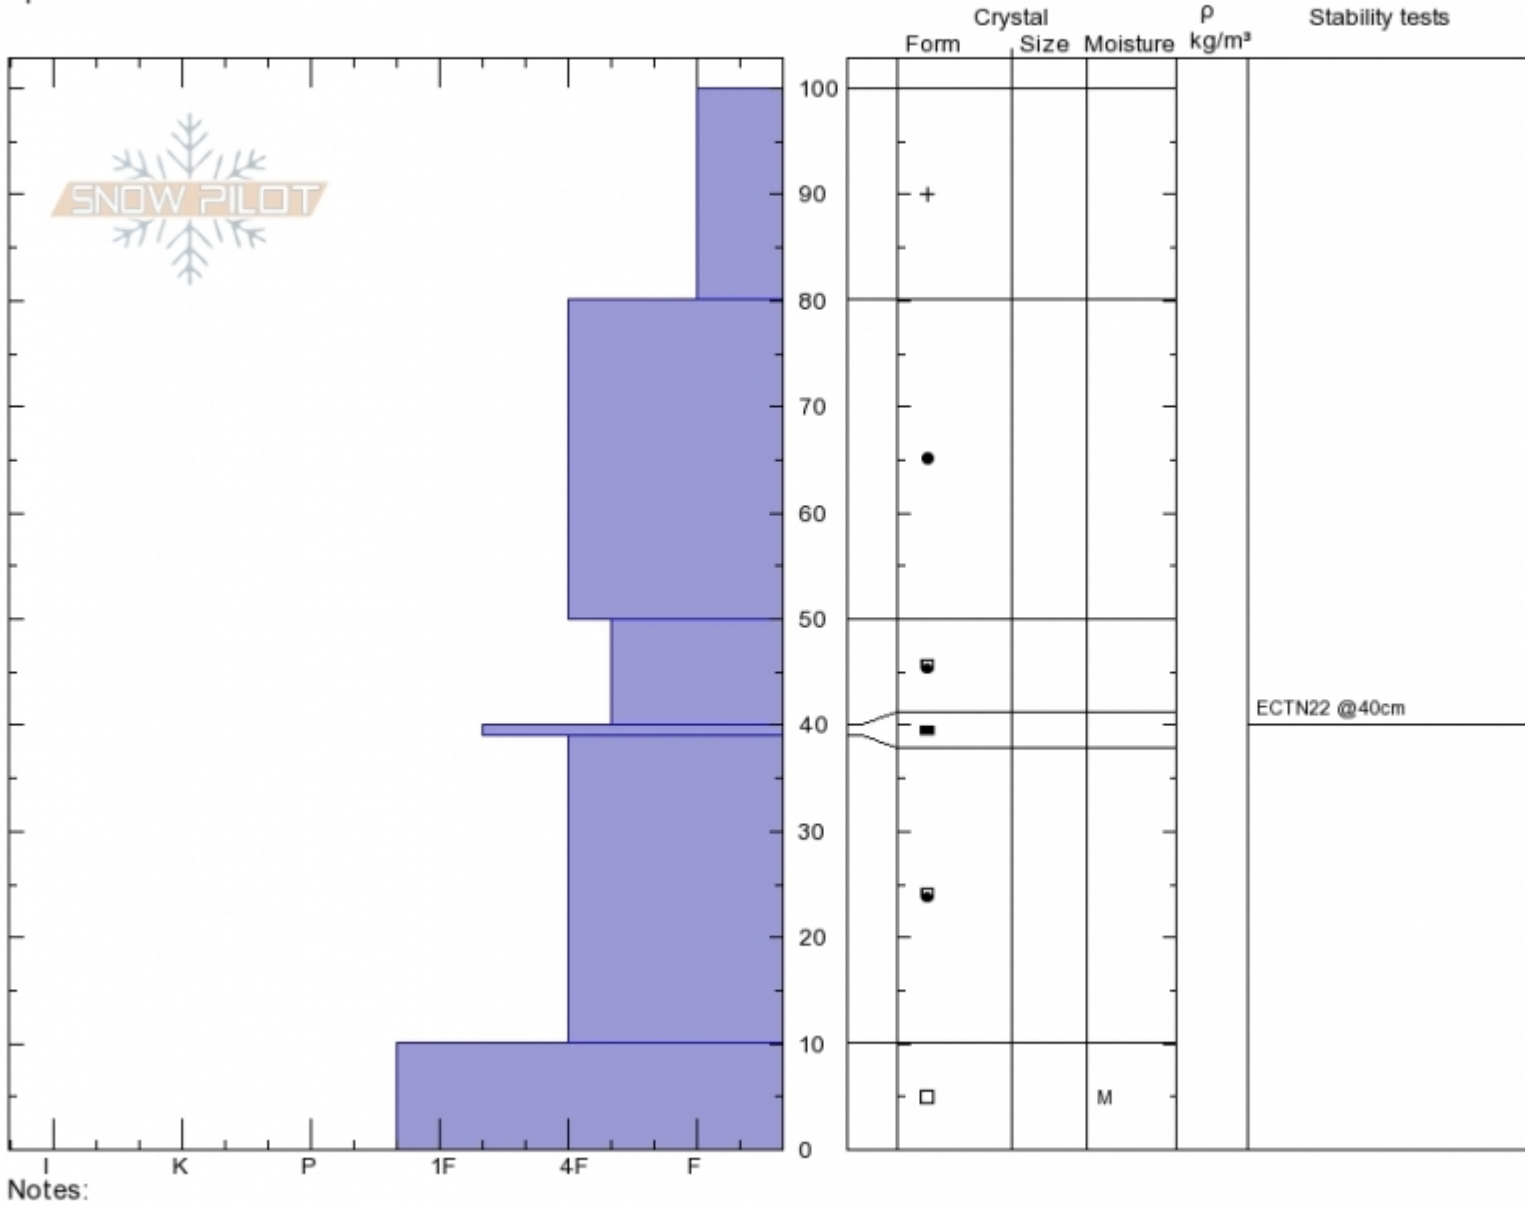

Twin Falls
Gallatin Range-N
MT
 Elevation: **7946 ft**
 Aspect: **90°**
 Specifics:

Gabrielle Antonioli
11/02/2019 - 12:00pm
 Co-ord: **45.43132N, -110.97436W**
 Slope Angle: **30°**
 Wind Loading: **previous**

Stability: **Fair**
 Air Temperature: **0°C**
 Sky Cover: **BKN**
 Precipitation: **NO**
 Wind: **Calm**

HS:**100** PF:**40**
 Stability Test Notes

Layer No
39-40: De

Advisory Region
 Northern Gallatin
 Longitude
 -110.96W
 Latitude
 45.45N
 Northern Gallatin, 2019-11-03