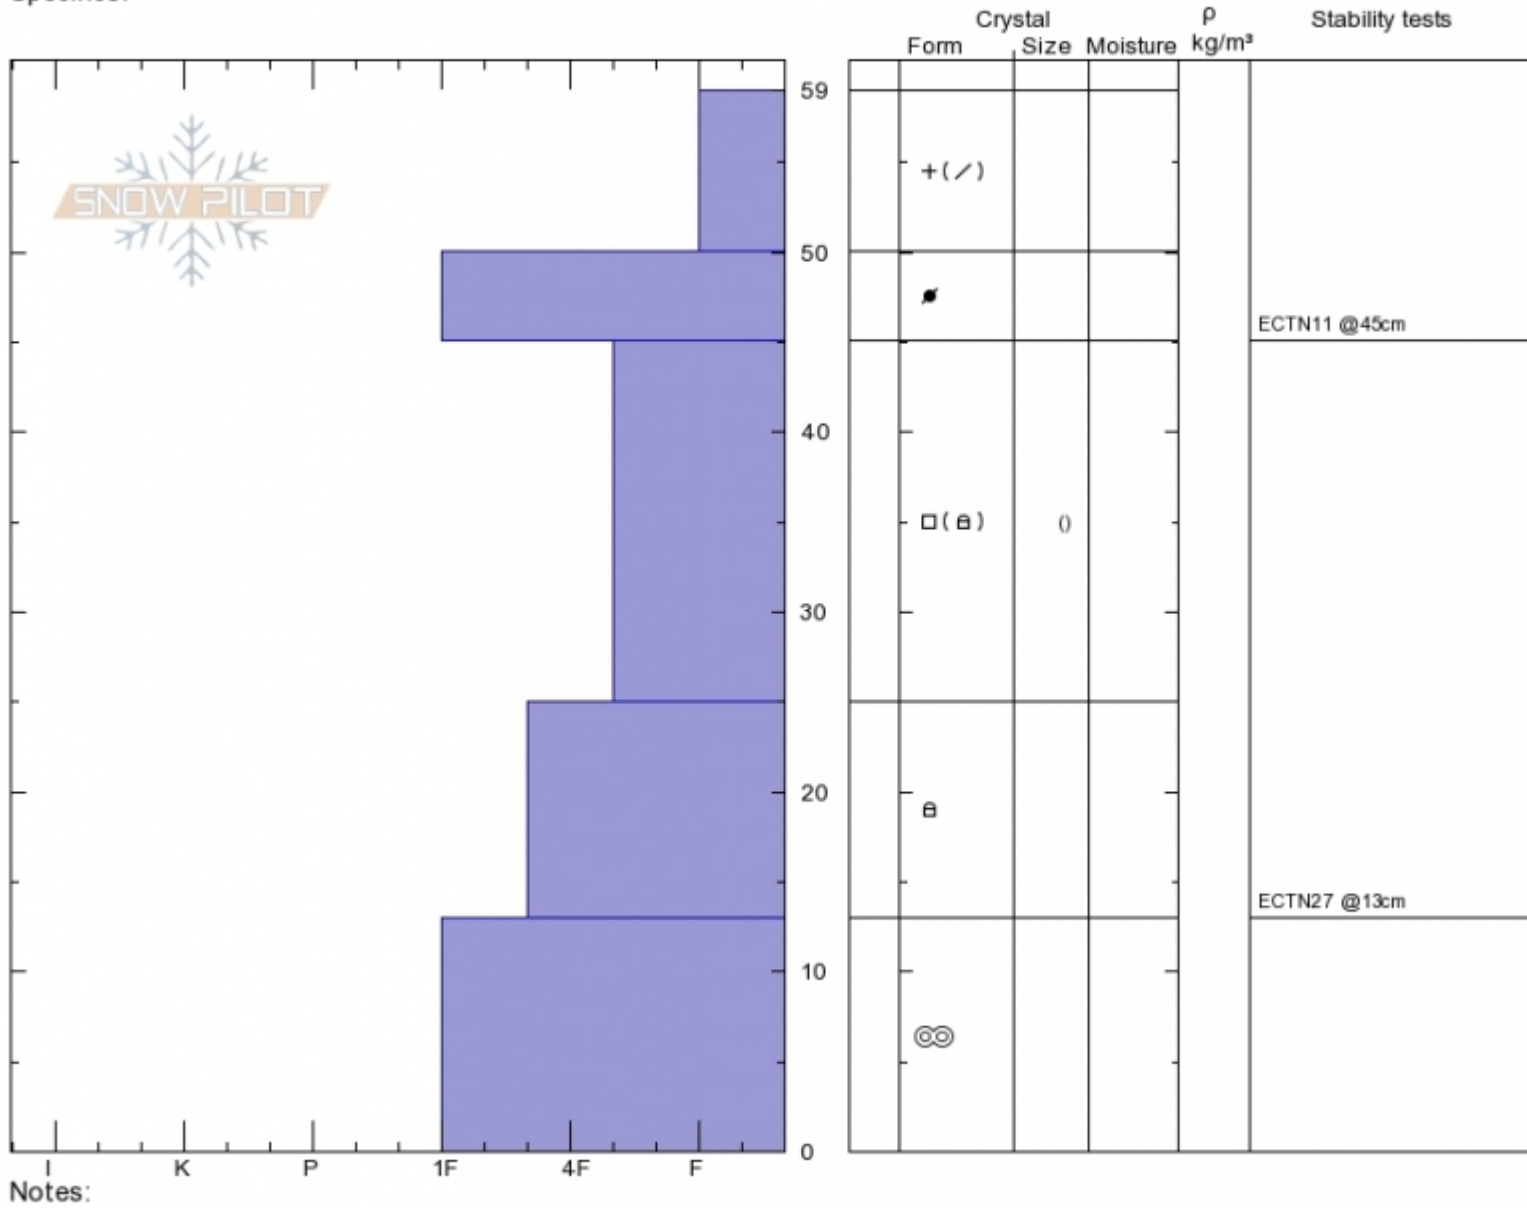

Middle Basin
Madison Range-N
MT
 Elevation: **9201 ft**
 Aspect: **75°**
 Specifics:

Alex Marienthal
11/03/2019 - 11:30am
 Co-ord: **45.32411N, -111.38105W**
 Slope Angle: **27°**
 Wind Loading: **no**

Stability: **Good**
 Air Temperature:
 Sky Cover: **BKN**
 Precipitation:
 Wind: **W Light Breeze**

HS:**59**
 Stability Test Notes

Layer No

Advisory Region
 Northern Madison
 Longitude
 -111.38W
 Latitude
 45.34N
 Northern Madison, 2019-11-04