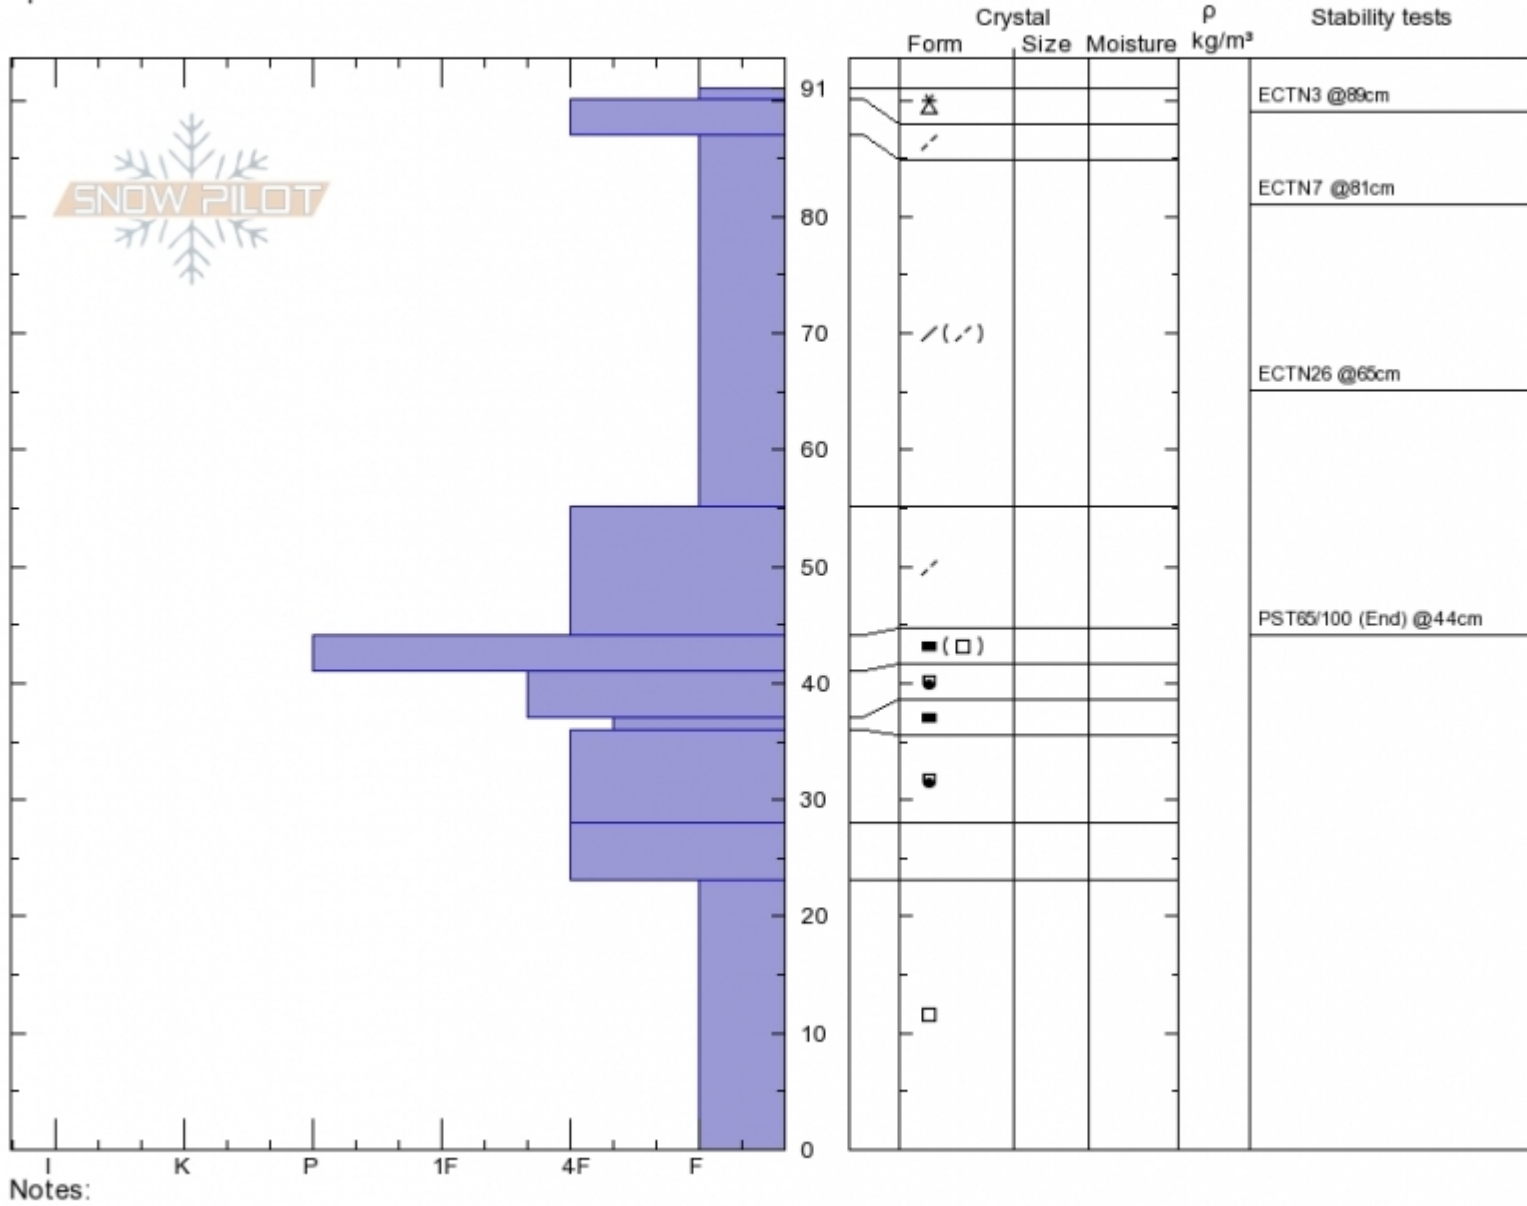

Wolverine
Gallatin Range-N
MT
 Elevation: **7732 ft**
 Aspect: **110°**
 Specifics:

Gabrielle Antonioli
11/05/2019 - 1:00pm
 Co-ord: **45.83728N, -110.93625W**
 Slope Angle: **28°**
 Wind Loading:

Stability: **Good**
 Air Temperature: **0°C**
 Sky Cover: **FEW**
 Precipitation: **NO**
 Wind: **Calm**

HS: **91**
 Stability Test Notes

Layer No

Advisory Region
 Bridger Range
 Longitude
 -110.93W
 Latitude
 45.83N
 Bridger Range, 2019-11-06