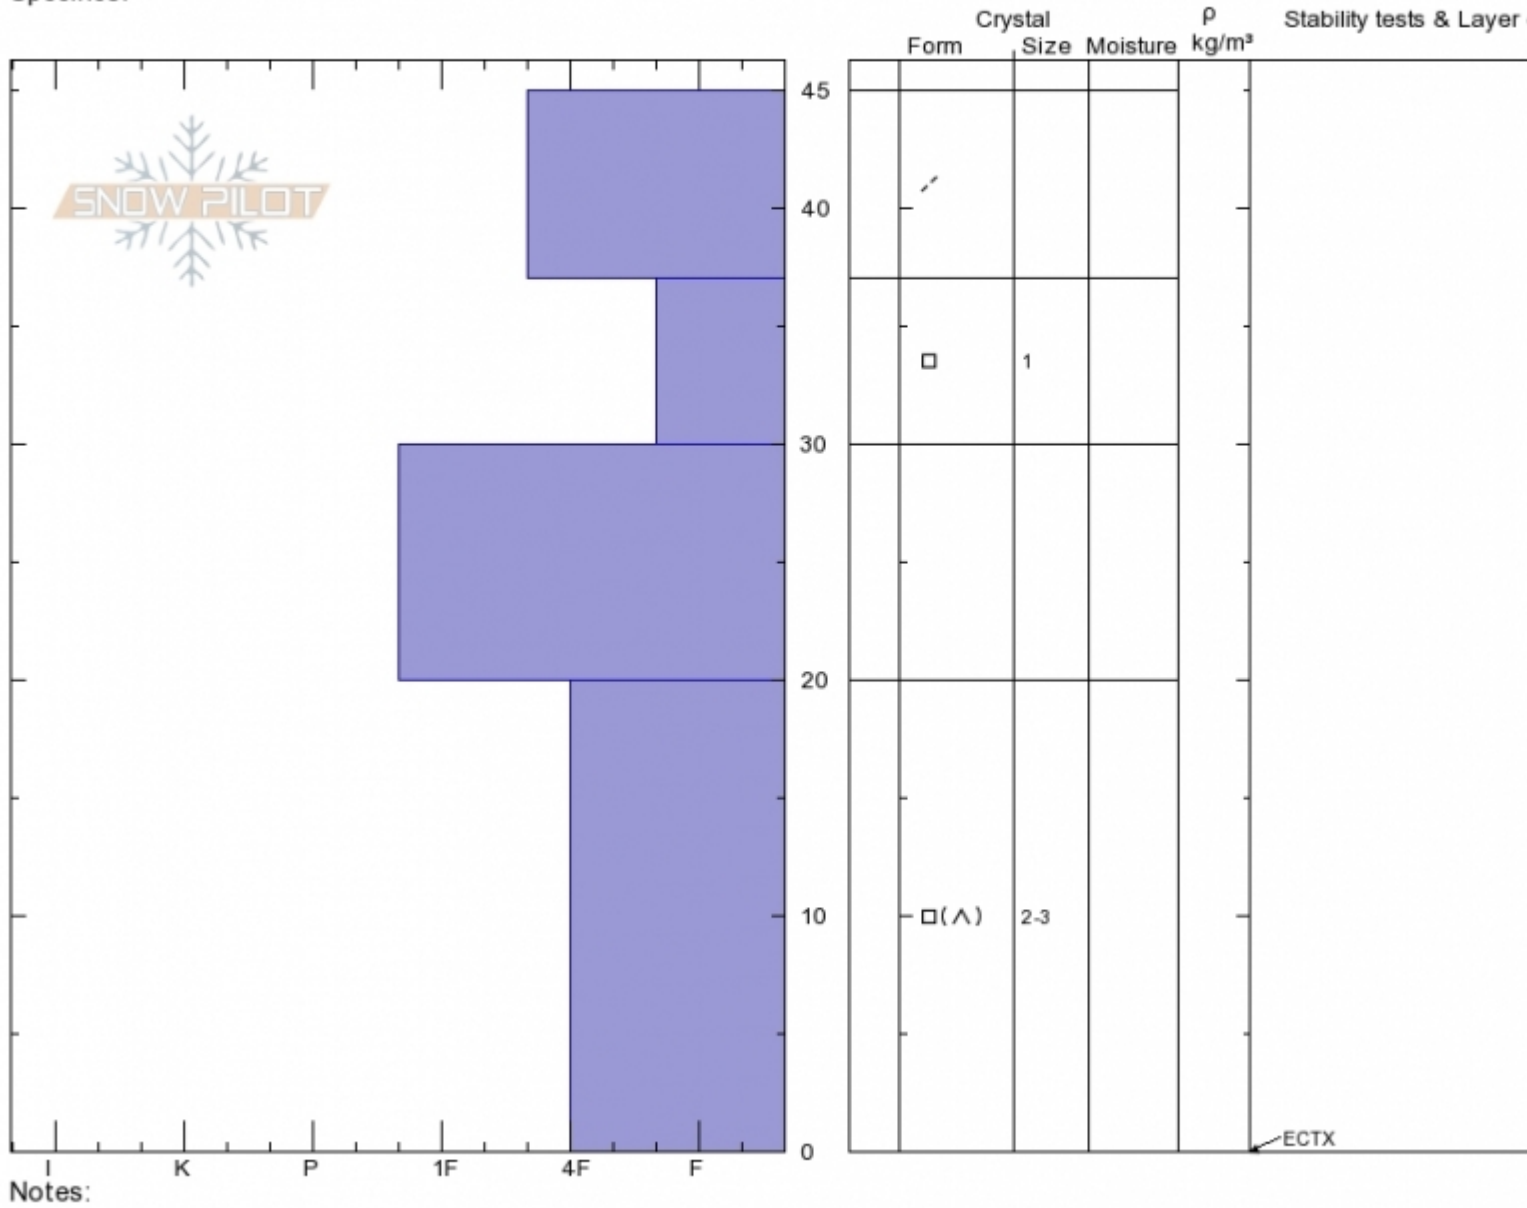

Lionhead Ridge South
Lionhead Range
MT
 Elevation: **8503 ft**
 Aspect: **70°**
 Specifics:

Dave Zinn
11/20/2019 - 1:00pm
 Co-ord: **44.70630N, -111.30232W**
 Slope Angle: **22°**
 Wind Loading: **previous**

Stability:
 Air Temperature:
 Sky Cover: **BKN**
 Precipitation: **NO**
 Wind: **Light Breeze**

HS:45 Layer Notes:
 20-0cm: **Problematic layer**

Advisory Region
 Lionhead Range
 Longitude
 -111.32W
 Latitude
 44.71N
 Lionhead Range, 2019-11-20