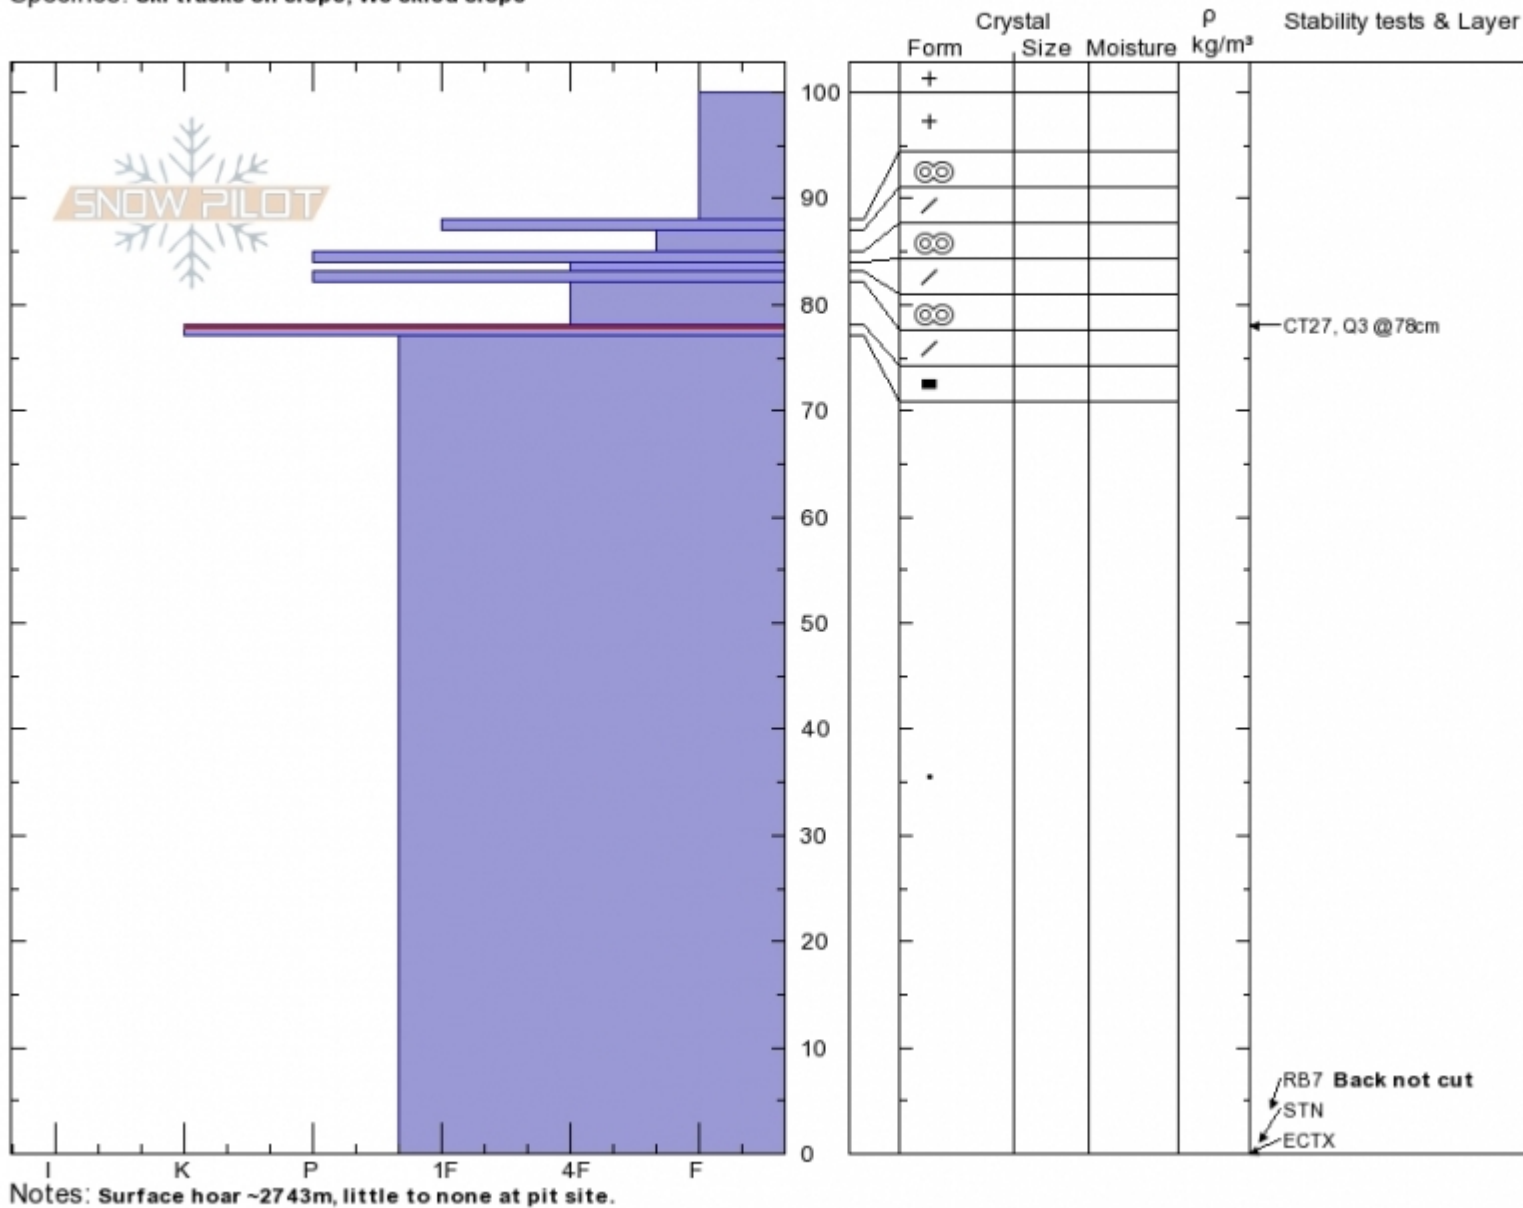

Mt. Blackmore
Gallatin Range-N
MT
 Elevation: **2816 m**
 Aspect: **NE**
 Specifics: **Ski tracks on slope; We skied slope**

Kevin Stewart
11/21/2019 - 2:17pm
 Co-ord: **45.44225N, -110.99630W**
 Slope Angle: **30°**
 Wind Loading: **no**

Stability: **Very Good**
 Air Temperature: **-4°C**
 Sky Cover: **FEW**
 Precipitation: **NO**
 Wind: **E Light Breeze**

HS: **100** Layer Notes:
 78-77cm: **Problematic layer**

Advisory Region
 Northern Gallatin
 Longitude
 -111.00W
 Latitude
 45.44N
 Northern Gallatin, 2019-11-22