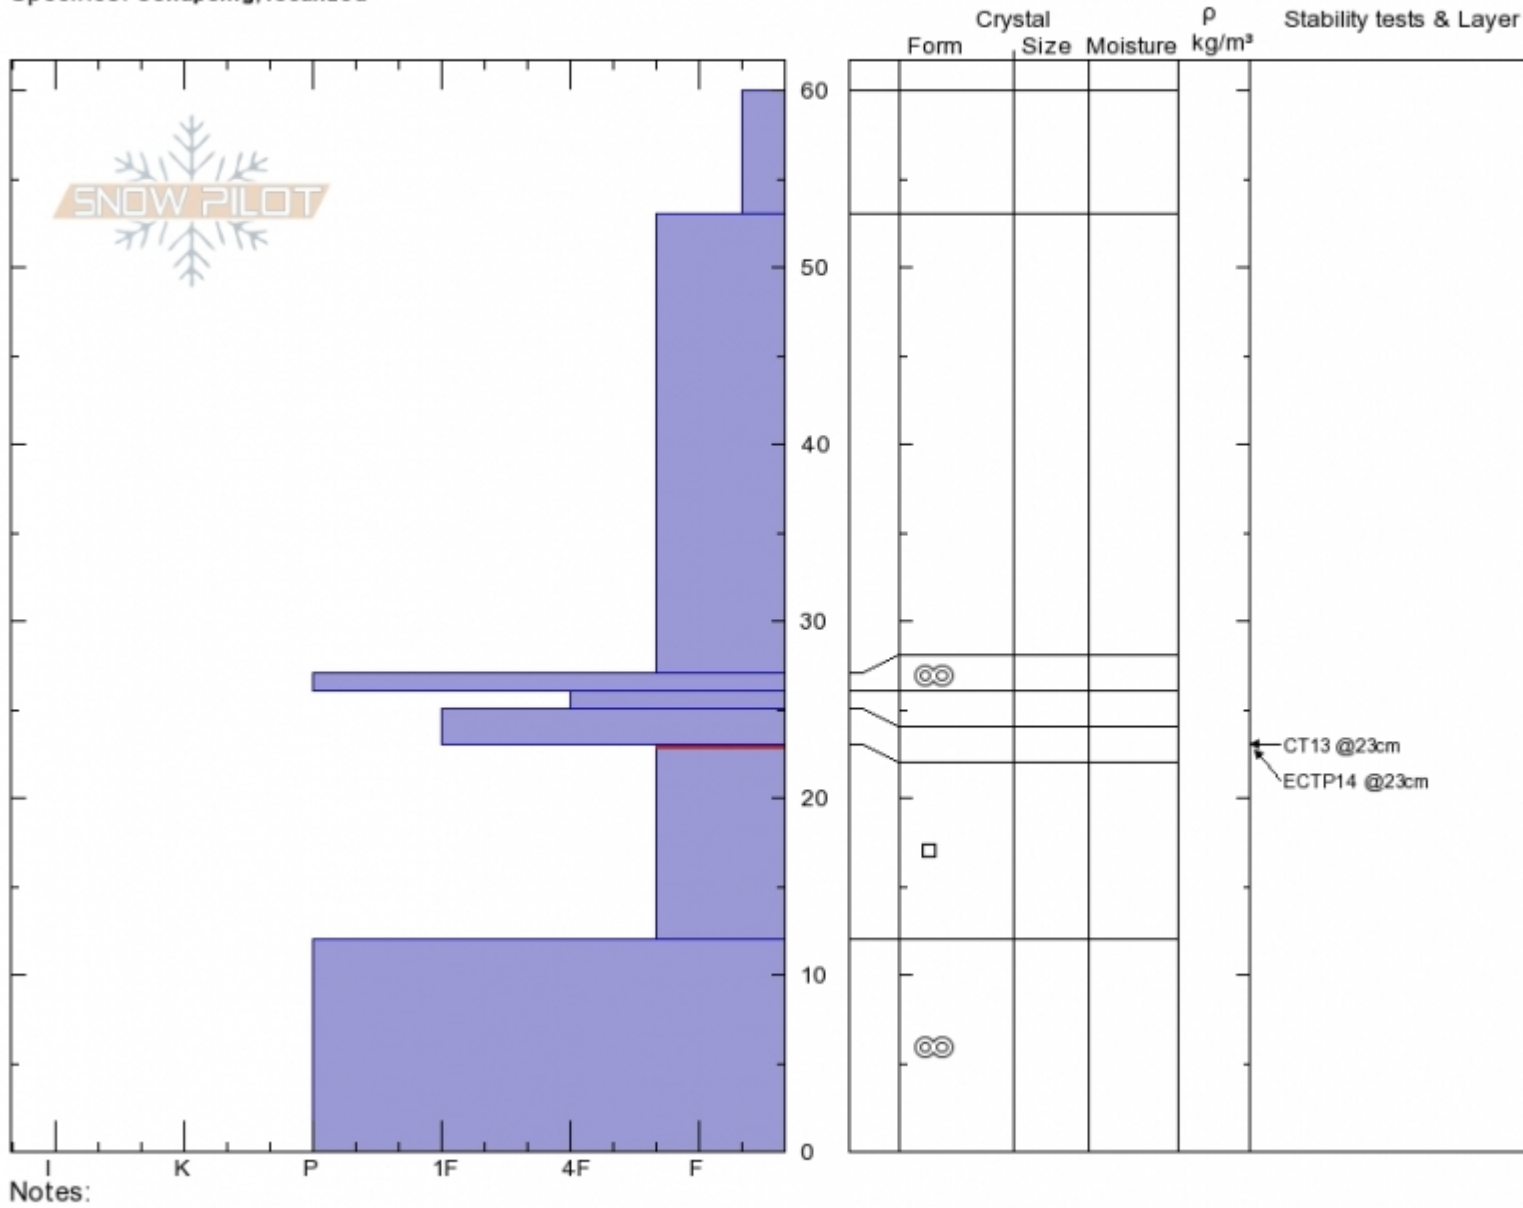

Ski Hill W Yellowstone
 Lionhead Range
 MT
 Elevation: 8007 ft
 Aspect: 50°
 Specifics: Collapsing, localized

Dave Zinn
 12/01/2019 - 12:00pm
 Co-ord: 44.69795N, -111.29421W
 Slope Angle: 22°
 Wind Loading: no

Stability: **Poor**
 Air Temperature: **-8.6°C**
 Sky Cover: **FEW**
 Precipitation: **NO**
 Wind: **Calm**

HS:60
 Layer Notes:
 23-12cm: **Problematic layer**

Advisory Region
 Lionhead Range
 Longitude
 -111.29W
 Latitude
 44.70N
 Lionhead Range, 2019-12-01