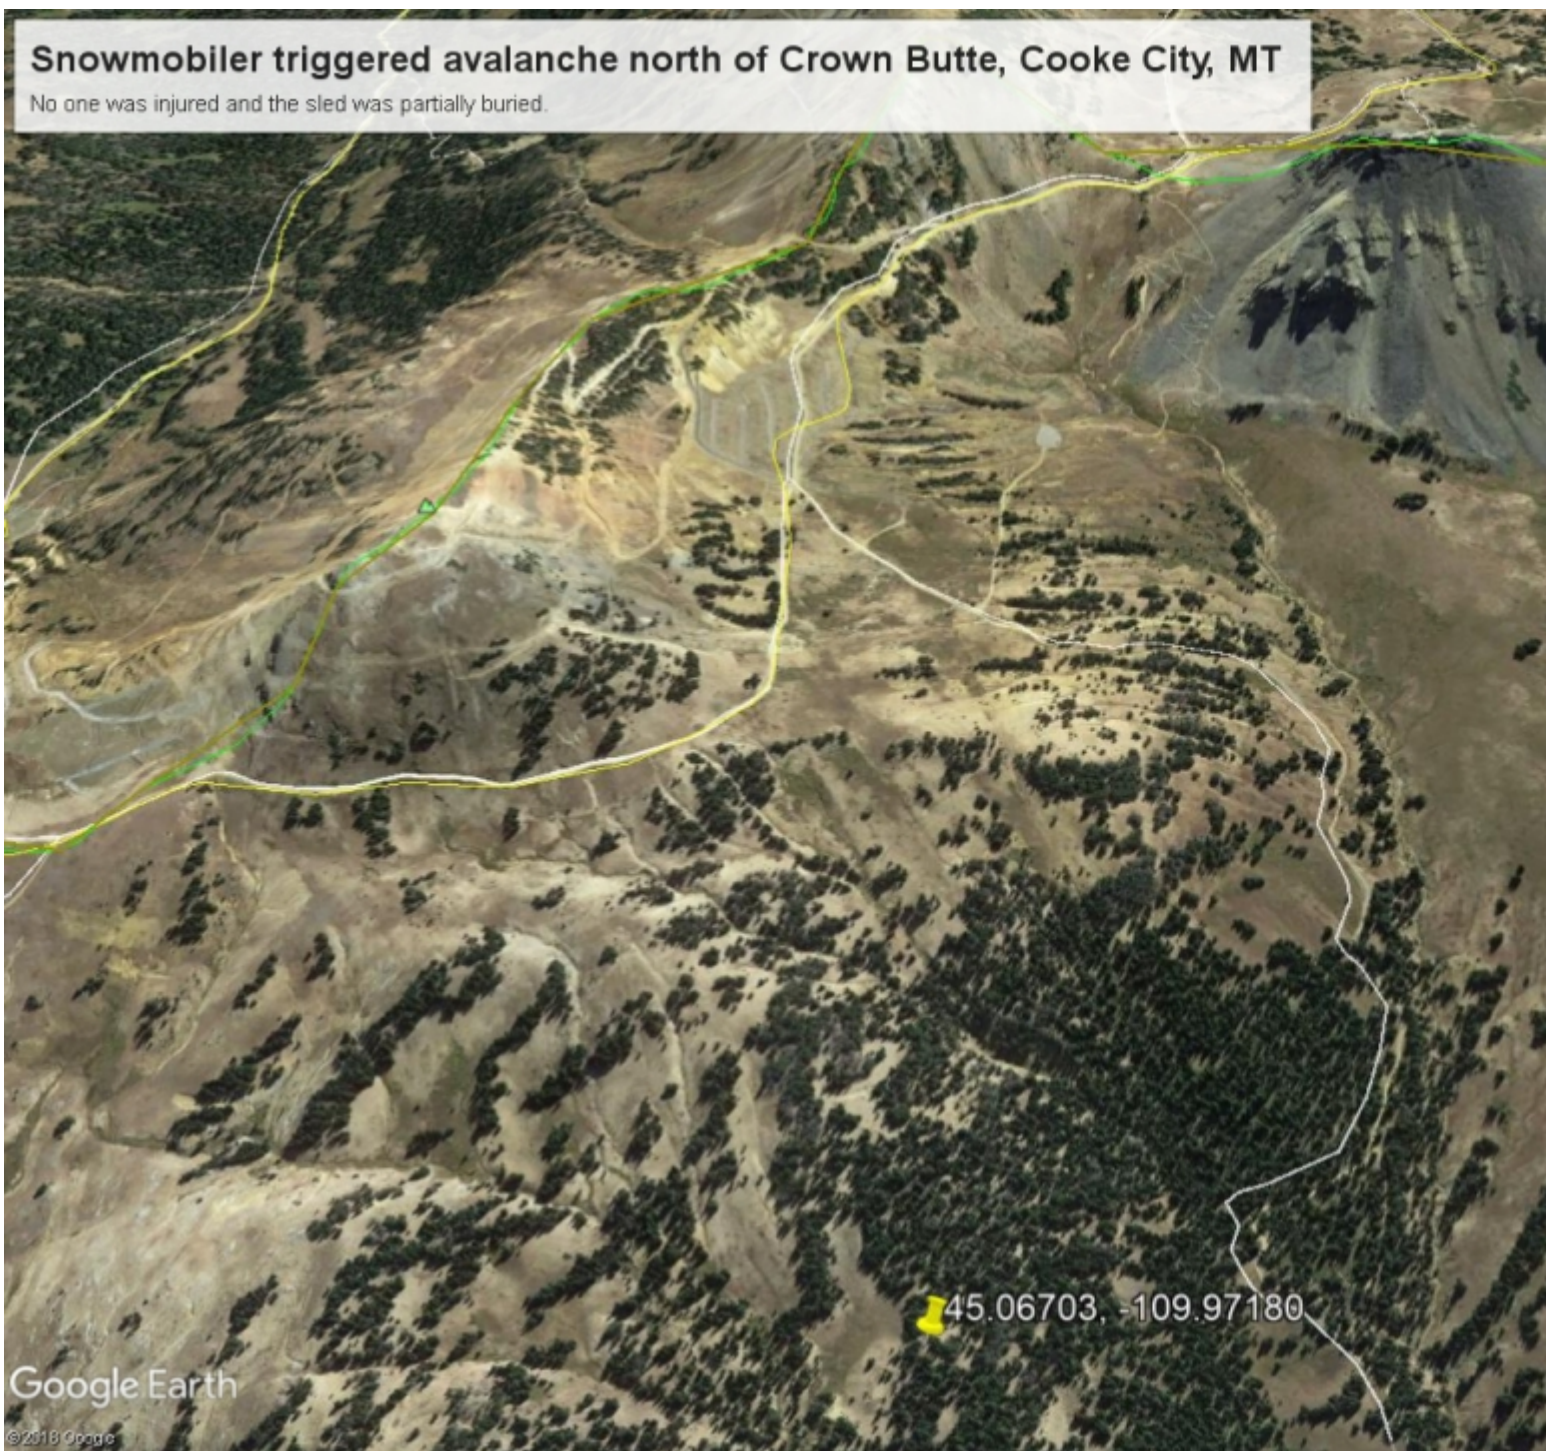

## Snowmobiler triggered avalanche north of Crown Butte, Cooke City, MT

No one was injured and the sled was partially buried.

A snowmobiler triggered an avalanche (yellow pin) north of Crown Butte (the gray mountain at the top of the image). This zone is typically approached from Lulu Pass. His sled was partially buried, but the rider was not. Lots of new snow in the last 24 hours created a CONSIDERABLE avalanche danger.

Advisory Region

Cooke City

Longitude

-109.97W

Latitude

45.07N

**Avalanche Details:** [Natural and human triggered slides in Cooke City](#)

**Forecast link:** [GNFAC Avalanche Forecast for Mon Dec 9, 2019](#)