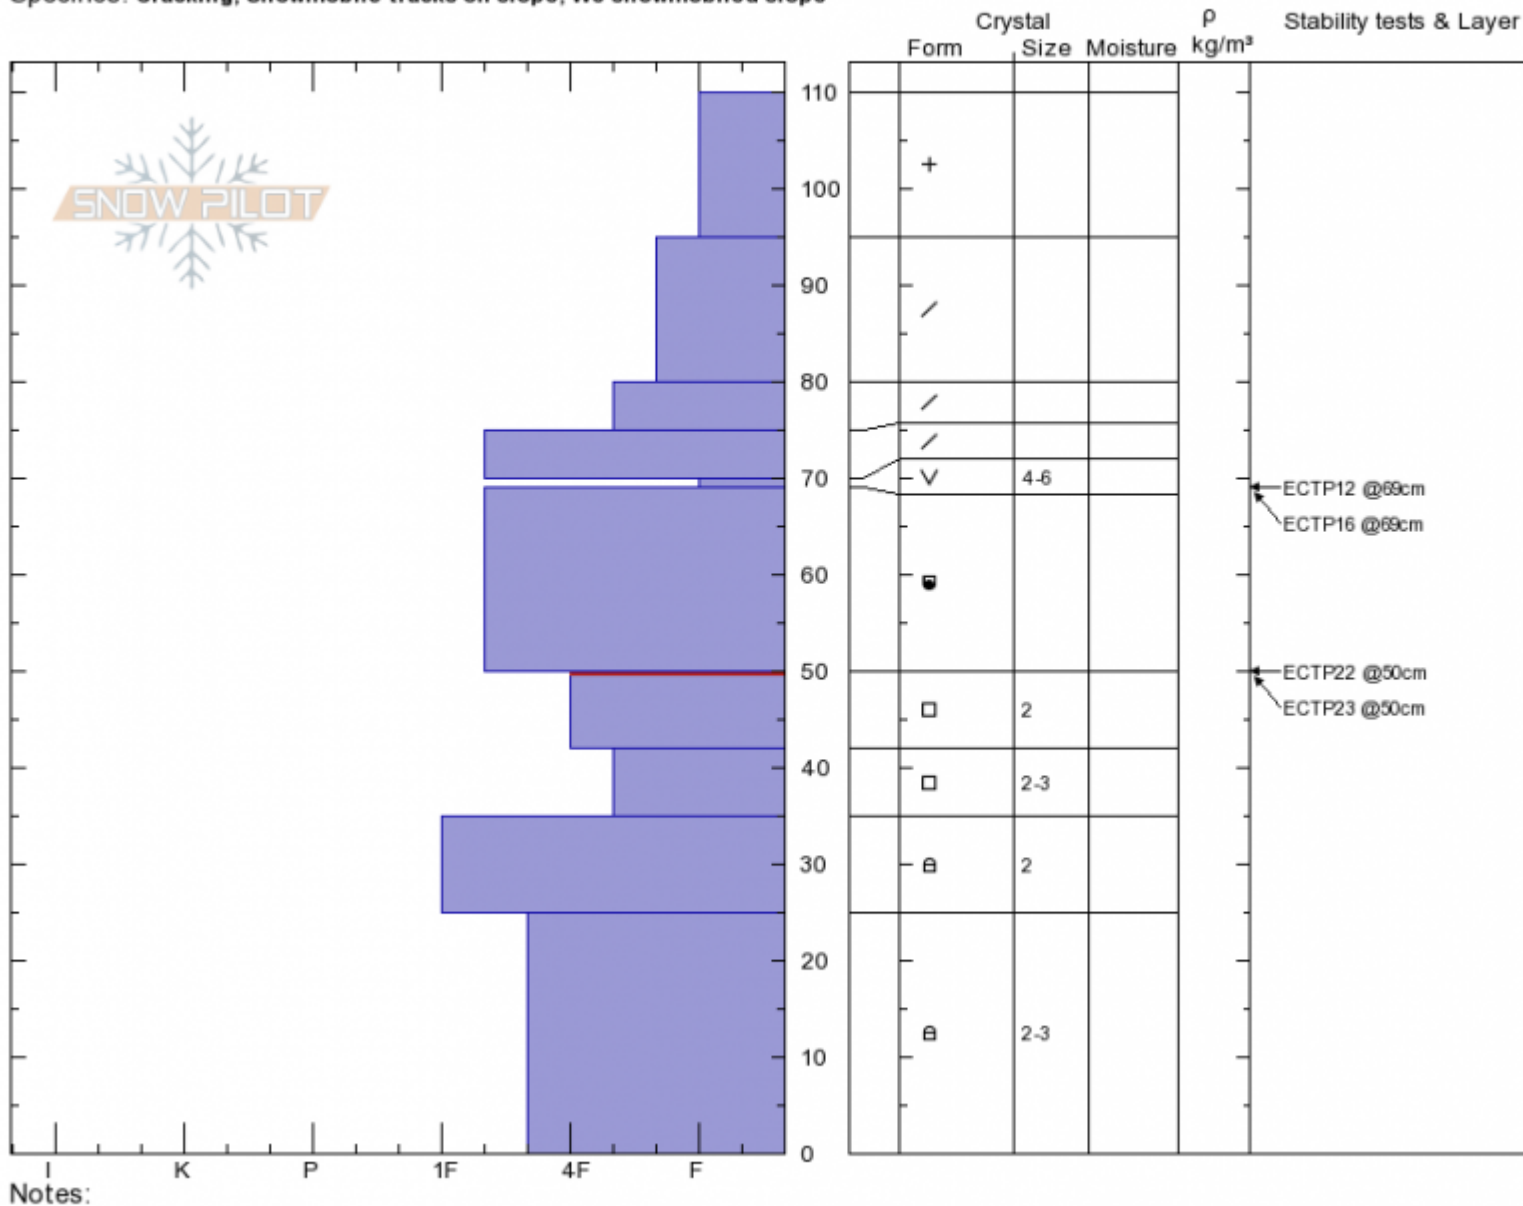

Sunlight Ridge  
 Madison Range-S  
 MT  
 Elevation: 9430 ft  
 Aspect: 93°  
 Specifics: Cracking; Snowmobile tracks on slope; We snowmobiled slope

Andrew Schauer  
 12/13/2019 - 12:30pm  
 Co-ord: 44.96667N, -111.31030W  
 Slope Angle: 20°  
 Wind Loading: previous

Stability: **Poor**  
 Air Temperature:  
 Sky Cover: **BKN**  
 Precipitation: **S-1**  
 Wind: **S Light Breeze**

HS:110 Layer Notes:  
 50-42cm: **Problematic layer**

Notes:  
 Advisory Region  
 Southern Madison  
 Longitude  
 -111.31W  
 Latitude  
 44.97N  
 Southern Madison, 2019-12-13