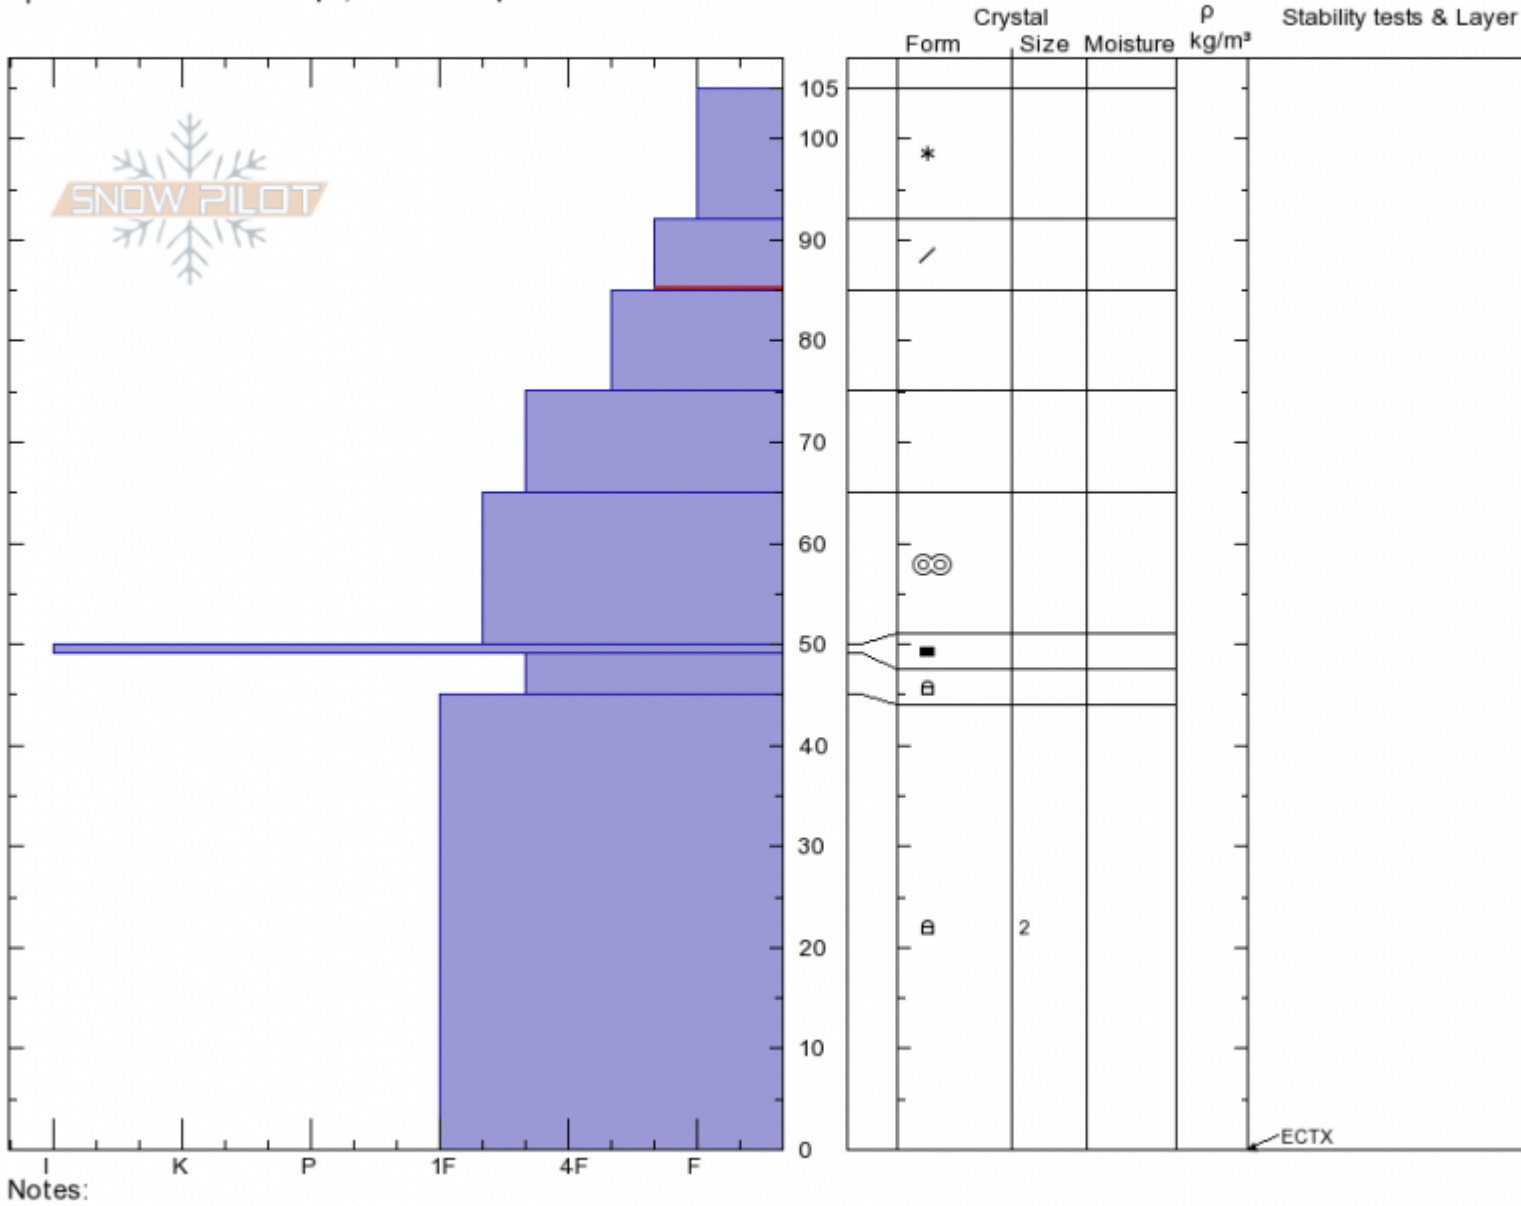

The Ramp
Bridger Range
MT
 Elevation: **8260 ft**
 Aspect: **33°**
 Specifics: **Ski tracks on slope; We skied slope**

Andrew Schauer
12/15/2019 - 12:00pm
 Co-ord: **45.82889N, -110.93170W**
 Slope Angle: **34°**
 Wind Loading: **no**

Stability: **Fair**
 Air Temperature: **-12°C**
 Sky Cover: **OVC**
 Precipitation: **S-1**
 Wind: **SW Light Breeze**

HS: **105** Layer Notes:
 92-85cm: **Problematic layer**

Advisory Region
 Bridger Range
 Longitude
 -110.93W
 Latitude
 45.83N
 Bridger Range, 2019-12-15