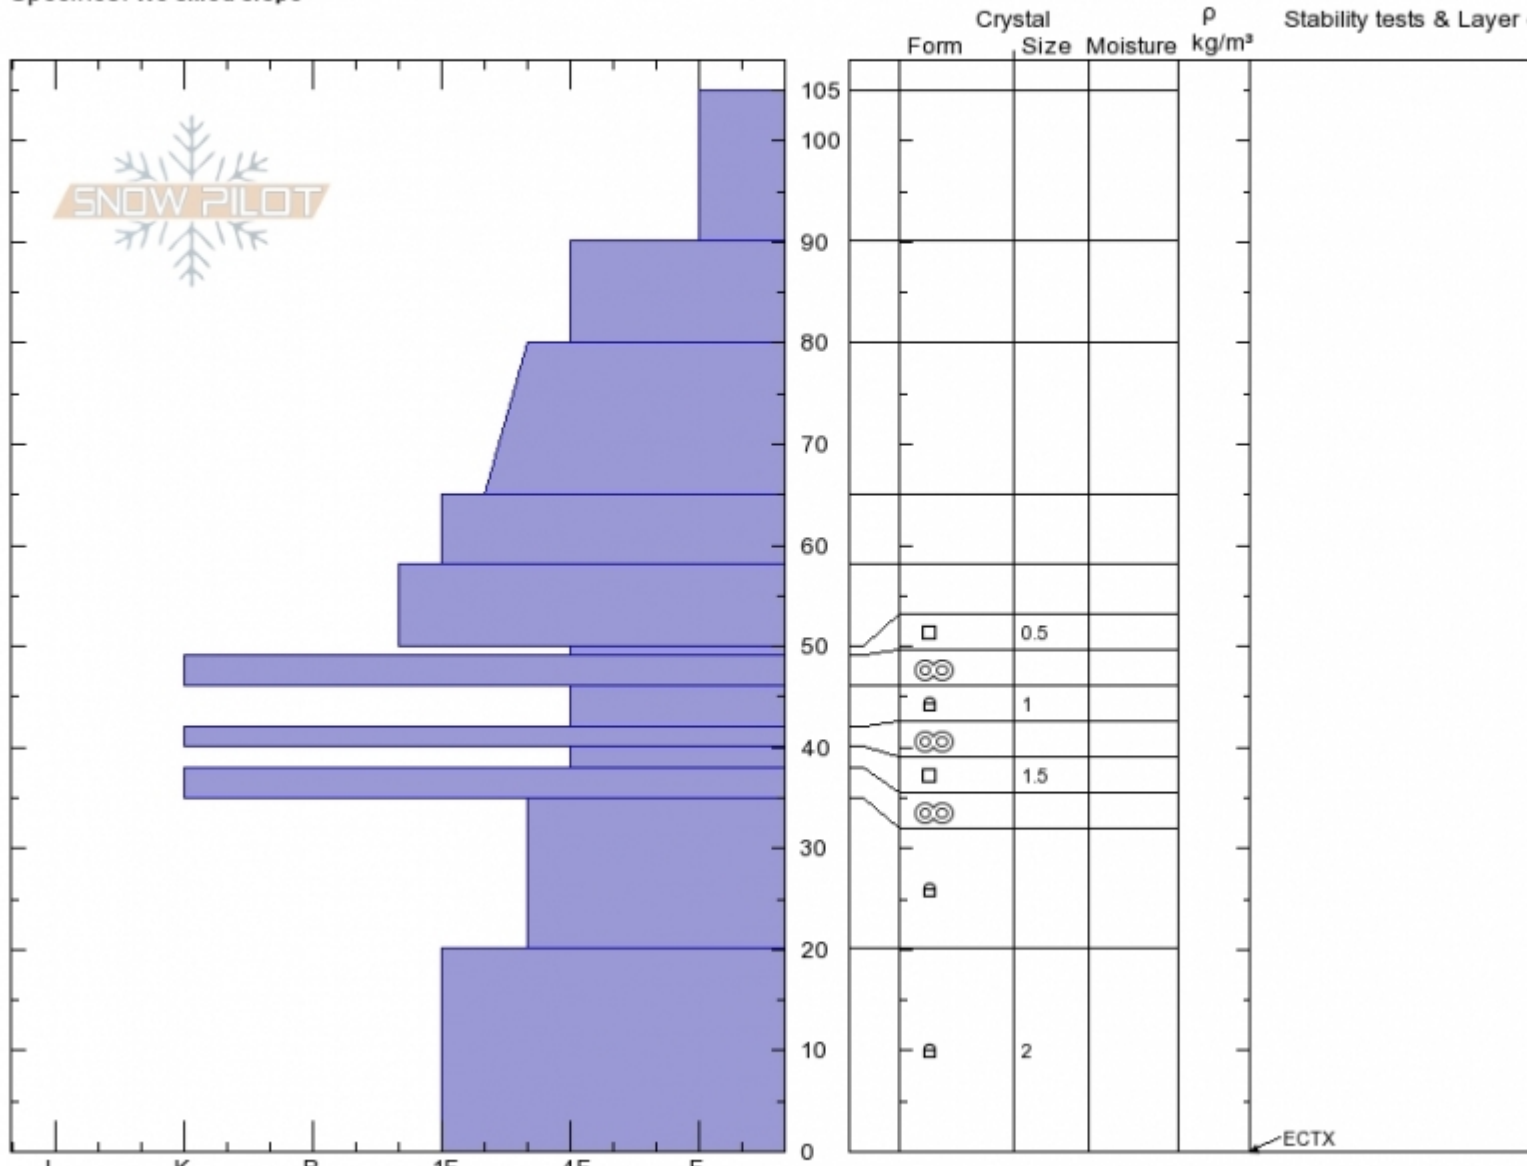

east Mt. Republic
Absaroka Range
MT
 Elevation: **9378 ft**
 Aspect: **108°**
 Specifics: **We skied slope**

Beau Fredlund
12/17/2019 - 11:00am
 Co-ord: **45.00537N, -109.94428E**
 Slope Angle: **29°**
 Wind Loading:

Stability:
 Air Temperature:
 Sky Cover: **BKN**
 Precipitation: **NO**
 Wind: **SW**

HS:105 Layer Notes:
 50-49cm: **Problematic layer**

Notes: Localized wind effect, and drifts that were pencil hard and were sensitive to the weight of a skier, in areas along the NE ridge (f... winds). These areas did not appear to be widespread. One natural avalanche observed on an upper elevation east/NE aspect ne... left of the Fin. The avalanche appeared to have started from a cornice fall.

Advisory Region
 Cooke City
 Longitude
 -109.96W
 Latitude
 45.00N

Avalanche Details: [The Fin Avalanche](#)
 Cooke City, 2019-12-18