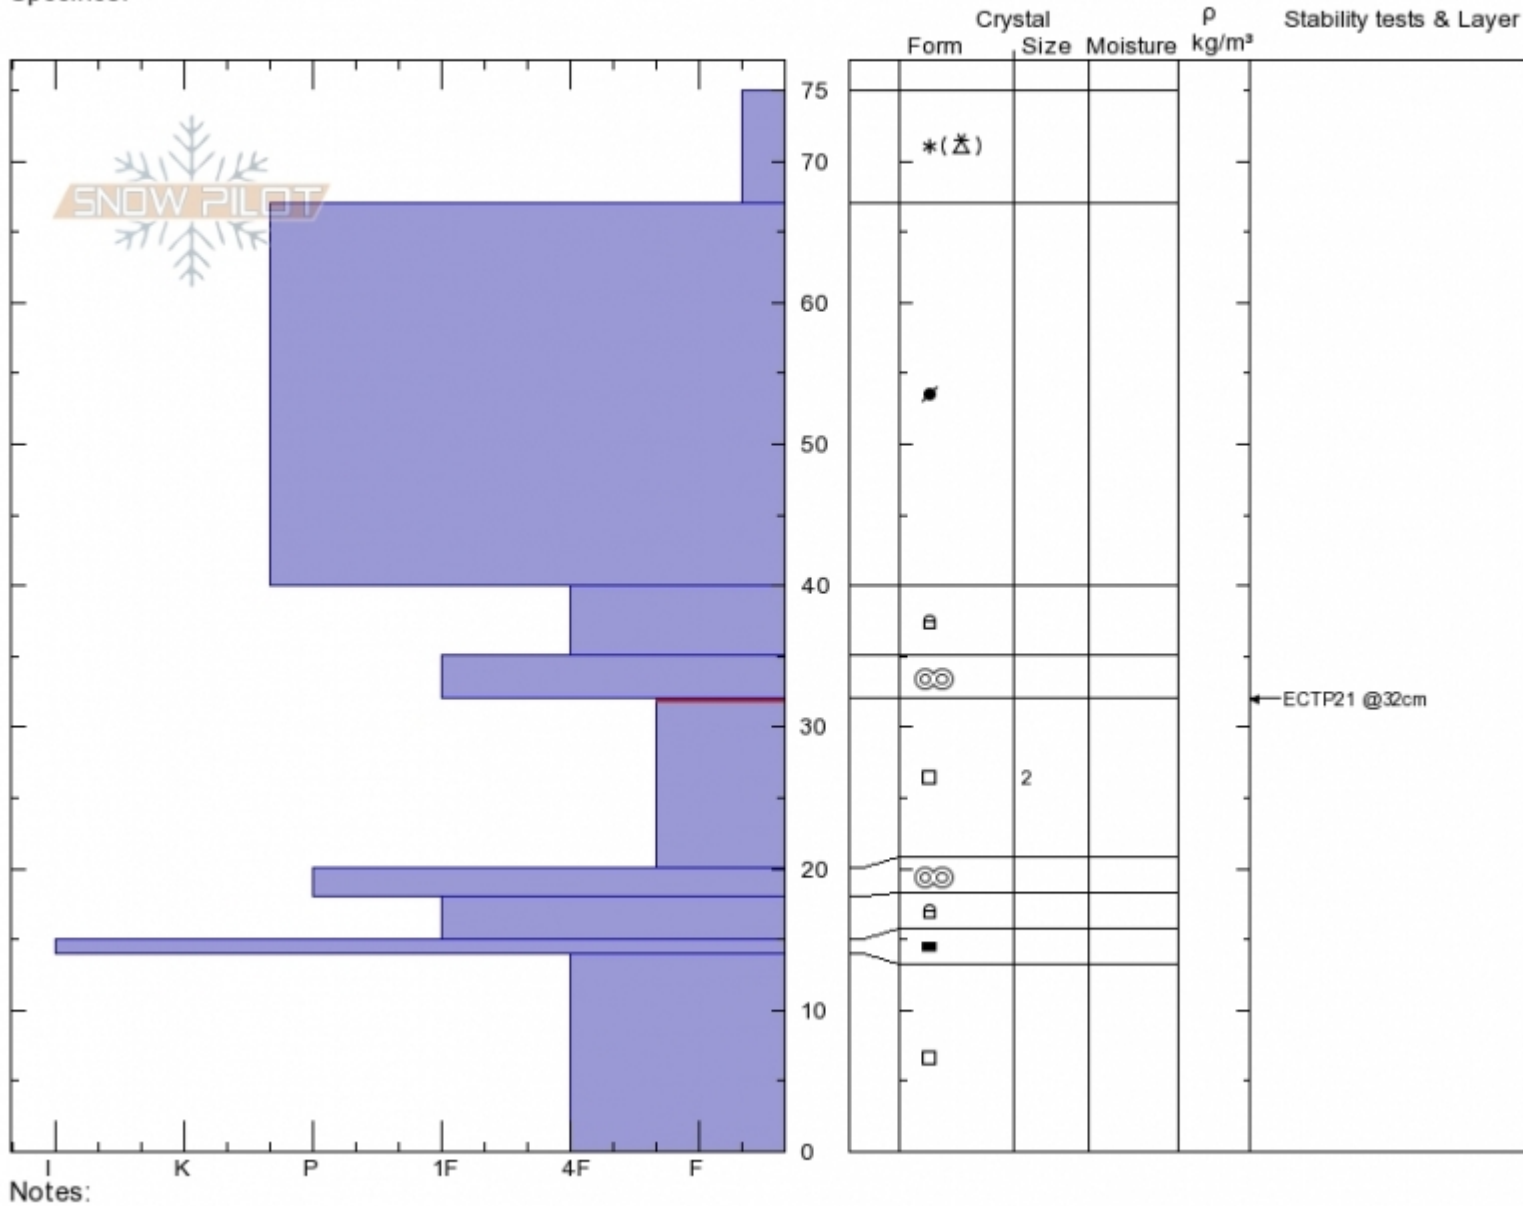

**Scotch Bonnet**  
**Cooke City**  
**MT**  
 Elevation: **9783 ft**  
 Aspect: **165°**  
 Specifics:

**Alex Marienthal**  
**12/20/2019 - 10:50am**  
 Co-ord: **45.07094N, -109.95465W**  
 Slope Angle: **27°**  
 Wind Loading: **previous**

Stability: **Fair**  
 Air Temperature:  
 Sky Cover: **OVC**  
 Precipitation: **S-1**  
 Wind: **SW Light Breeze**

HS: **75**    Layer Notes:  
 32-20cm: **Problematic layer**

Advisory Region  
 Cooke City  
 Longitude  
 -109.95W  
 Latitude  
 45.06N  
 Cooke City, 2019-12-21