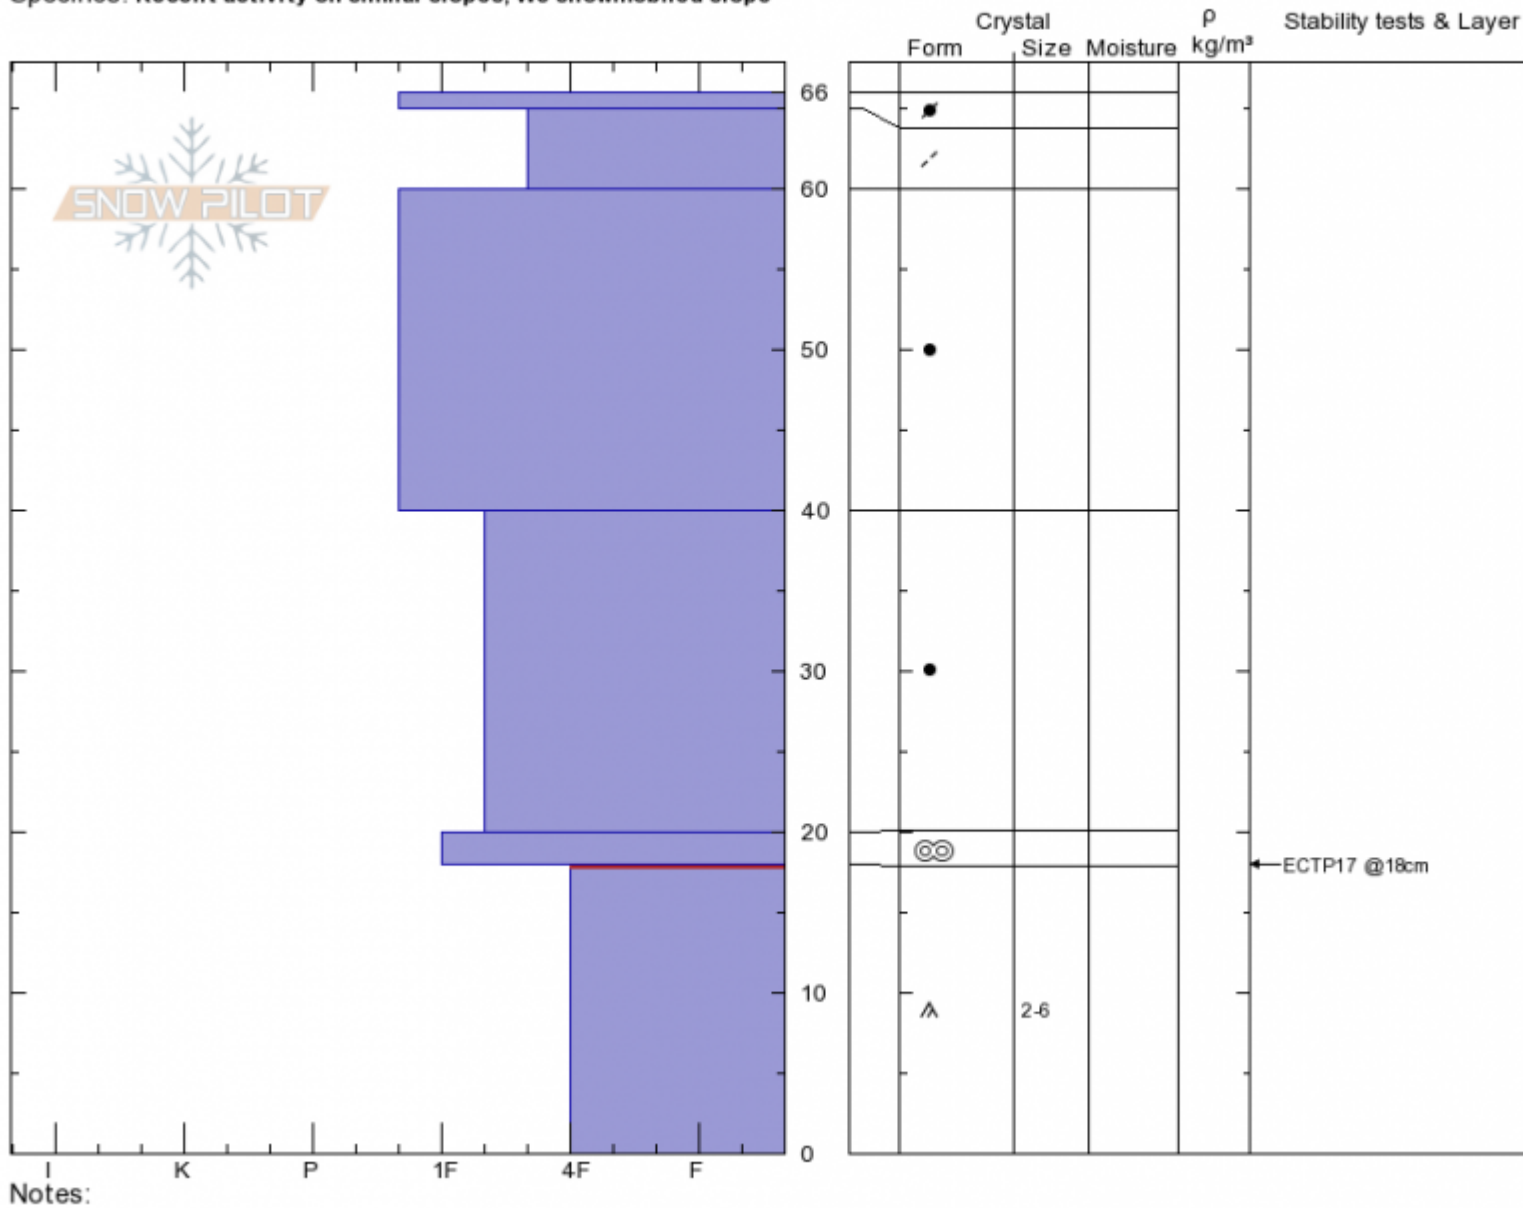

Dead Tree Hill
Lionhead Range
MT
 Elevation: **8493 ft**
 Aspect: **E**
 Specifics: **Recent activity on similar slopes; We snowmobiled slope**

Doug Chabot-Admin
12/22/2019 - 10:10am
 Co-ord: **44.72546N, -111.31365W**
 Slope Angle: **25°**
 Wind Loading: **no**

Stability: **Fair**
 Air Temperature: **-1°C**
 Sky Cover: **OVC**
 Precipitation: **NO**
 Wind: **SW Moderate**

HS: **66** Layer Notes:
 18-0cm: **Problematic layer**

Advisory Region
 Lionhead Range
 Longitude
 -111.32W
 Latitude
 44.71N
 Lionhead Range, 2019-12-22