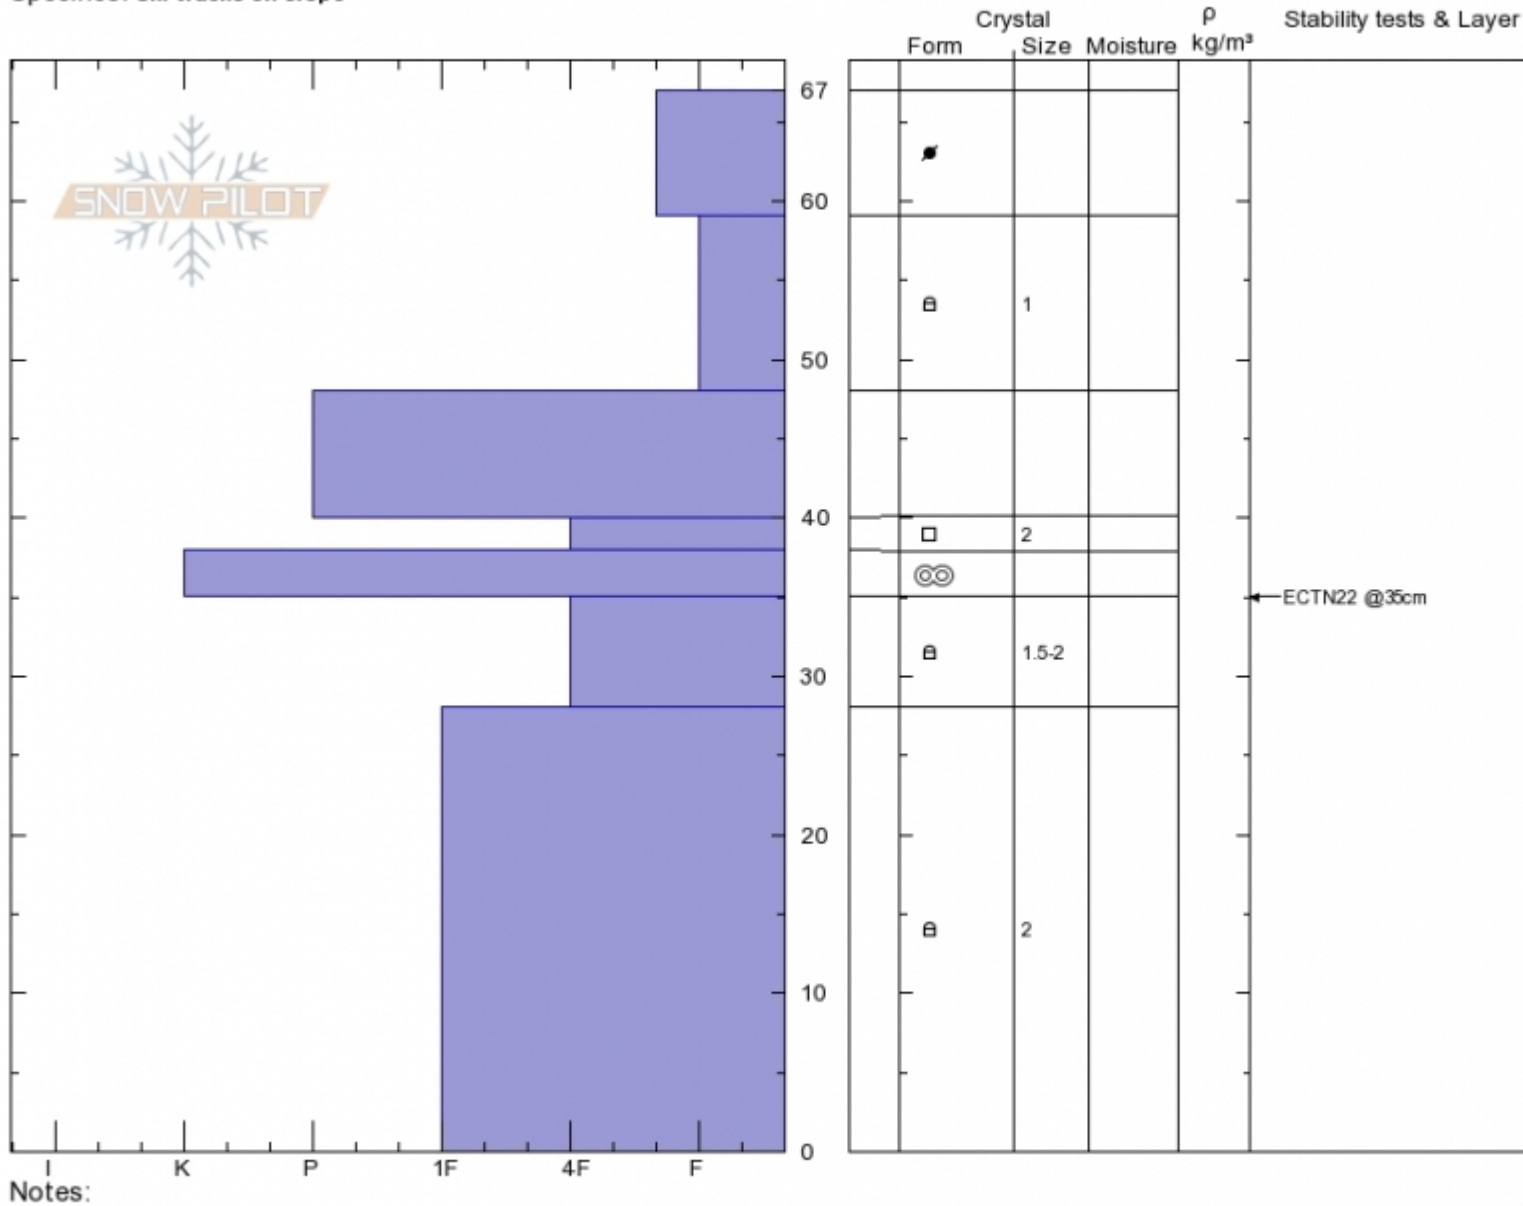

Northside Tyler's  
 Madison Range-N  
 MT  
 Elevation: 8961 ft  
 Aspect: 235°  
 Specifics: Ski tracks on slope

Dave Zinn  
 12/22/2019 - 10:50am  
 Co-ord: 45.32190N, -111.38222W  
 Slope Angle: 18°  
 Wind Loading: previous

Stability: **Good**  
 Air Temperature: -2.5°C  
 Sky Cover: **OVC**  
 Precipitation: **NO**  
 Wind: **S Light Breeze**

HS:67 Layer Notes:

Notes:  
 Advisory Region  
 Northern Madison  
 Longitude  
 -111.39W  
 Latitude  
 45.34N  
 Northern Madison, 2019-12-22