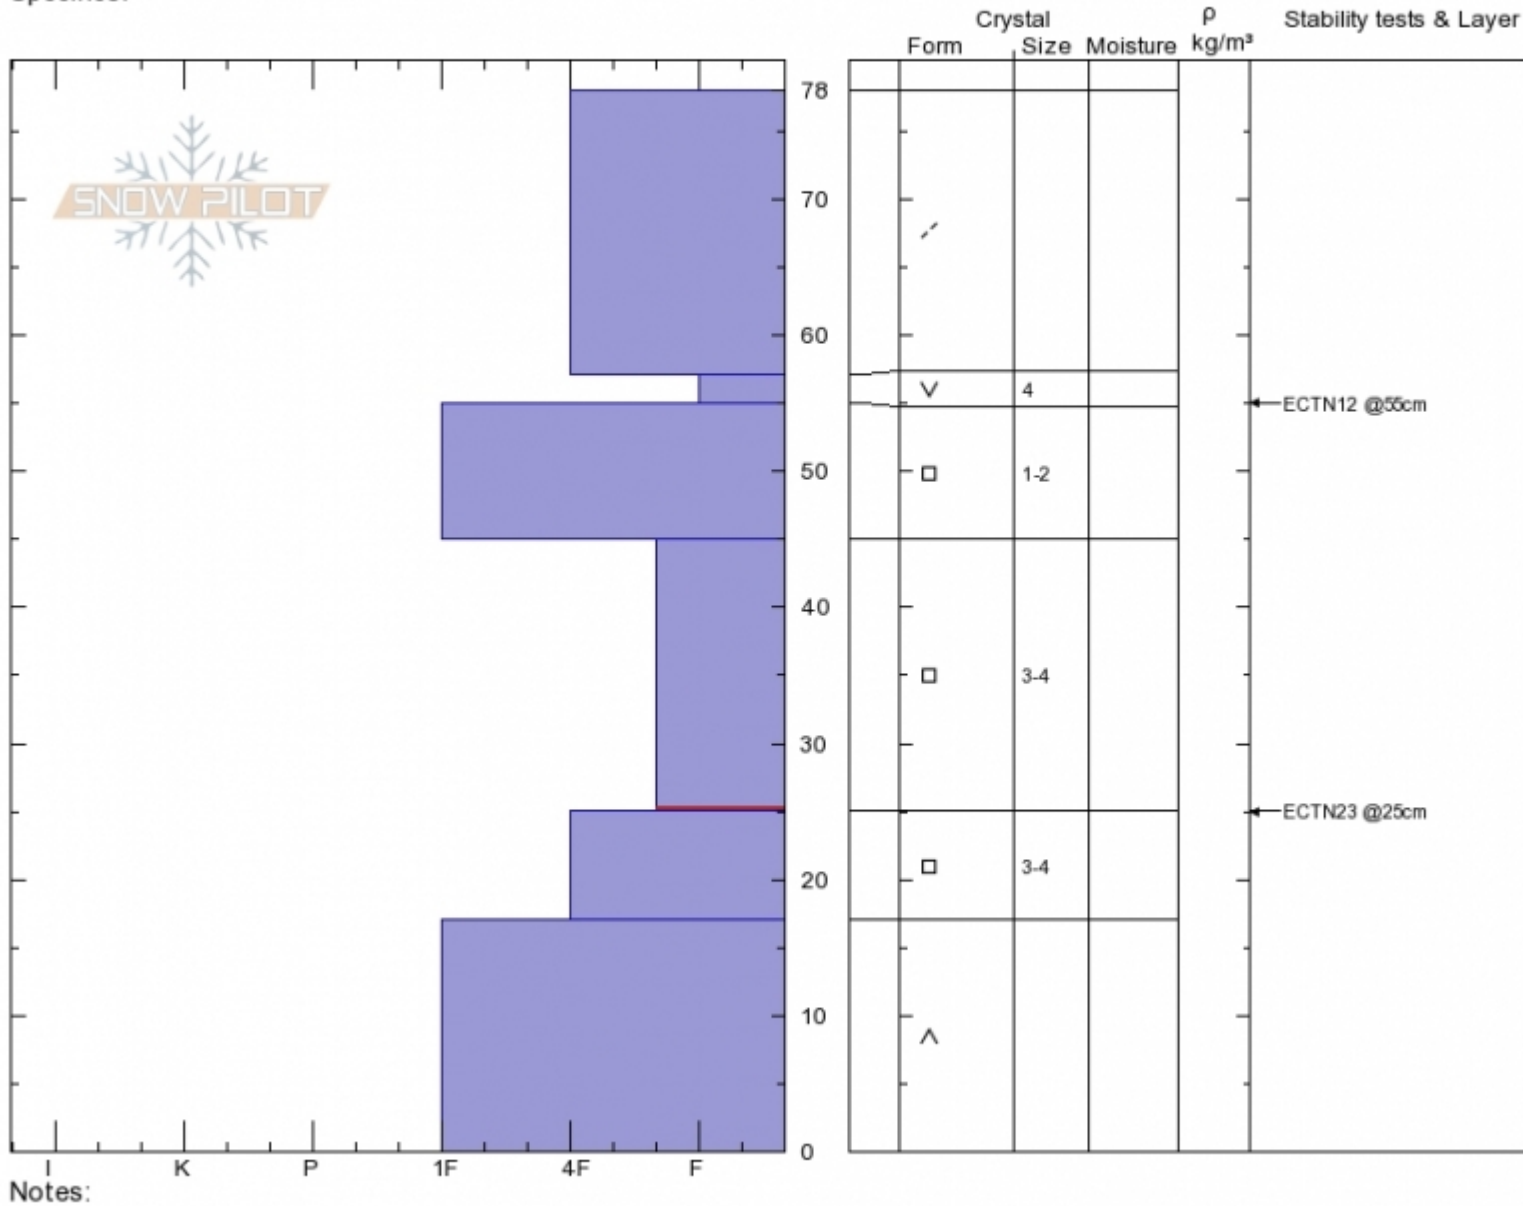

Carrot/Sage Divide
Madison Range-S
MT
 Elevation: **9200 ft**
 Aspect: **90°**
 Specifics:

Ian Hoyer
12/23/2019 - 1:00pm
 Co-ord: **44.95597N, -111.31823W**
 Slope Angle: **22°**
 Wind Loading: **previous**

Stability: **Fair**
 Air Temperature:
 Sky Cover: **SCT**
 Precipitation: **NO**
 Wind: **S Moderate**

HS:78 Layer Notes:
 45-25cm:**Problematic layer**

Advisory Region
 Southern Madison
 Longitude
 -111.27W
 Latitude
 45.06N
 Southern Madison, 2019-12-23